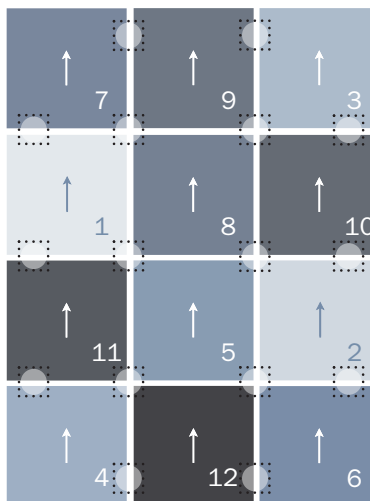

Large Area Rug
9'10" x 13'1" (48 Tiles) *
59 FLORDots (20 Sheets)**

Medium Area Rug
6'7" x 9'10" (24 Tiles) *
31 FLORDots (11 Sheets)**

Small Area Rug
4'11" x 6'7" (12 Tiles) *
16 FLORDots (6 Sheets)**

Feelin' Groovy ITM Rug

Featured in Summer 2009 Catalog

Recommended "FLORDotTM" Locations

→ Arrows depict directional arrows on back of tiles

Warm Feelin' Groovy I Rug

Large, Medium, & Small Area Rugs

- 1 | Feelin' Groovy | Indigo
- 2 | Feelin' Groovy | Purple
- 3 | Feelin' Groovy | Plum
- 4 | Feelin' Groovy | Sangria
- 5 | Feelin' Groovy | Scarlet
- 6 | Feelin' Groovy | Persimmon
- 7 | Feelin' Groovy | Orange
- 8 | Feelin' Groovy | Red
- 9 | Feelin' Groovy | Brick
- 10 | Feelin' Groovy | Russet
- 11 | Feelin' Groovy | Raisin
- 12 | Feelin' Groovy | Earthen

* FLOR rug measurements are approximations of common rug sizes.

** All rugs come with appropriate FLORDots.