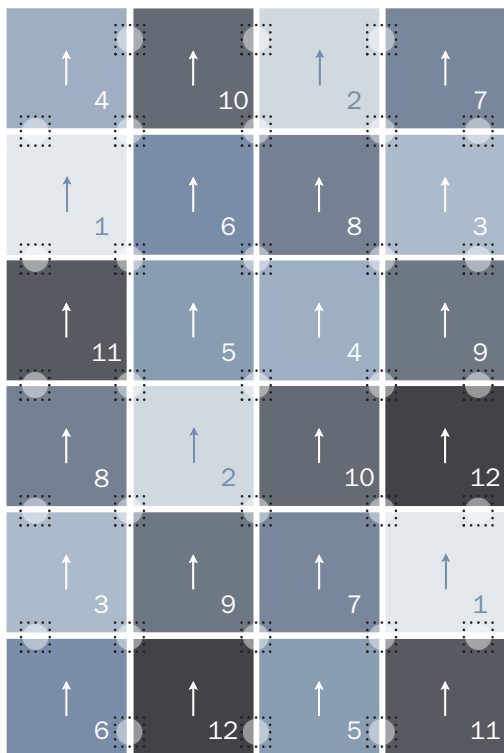

Large Area Rug
9'10" x 13'1" (48 Tiles) *
59 FLORDots (20 Sheets)**

Medium Area Rug
6'7" x 9'10" (24 Tiles) *
31 FLORDots (11 Sheets)**

Small Area Rug
4'11" x 6'7" (12 Tiles) *
16 FLORDots (6 Sheets)**

Feelin' Groovy ITM Rug

Featured in Summer 2009 Catalog

Recommended "FLORDotTM" Locations

→ Arrows depict directional arrows on back of tiles

Warm Feelin' Groovy I Rug

Large, Medium, & Small Area Rugs

- 1 | Feelin' Groovy | Indigo
- 2 | Feelin' Groovy | Purple
- 3 | Feelin' Groovy | Plum
- 4 | Feelin' Groovy | Sangria
- 5 | Feelin' Groovy | Scarlet
- 6 | Feelin' Groovy | Persimmon
- 7 | Feelin' Groovy | Orange
- 8 | Feelin' Groovy | Red
- 9 | Feelin' Groovy | Brick
- 10 | Feelin' Groovy | Russet
- 11 | Feelin' Groovy | Raisin
- 12 | Feelin' Groovy | Earthen

* FLOR rug measurements are approximations of common rug sizes.

** All rugs come with appropriate FLORDots.