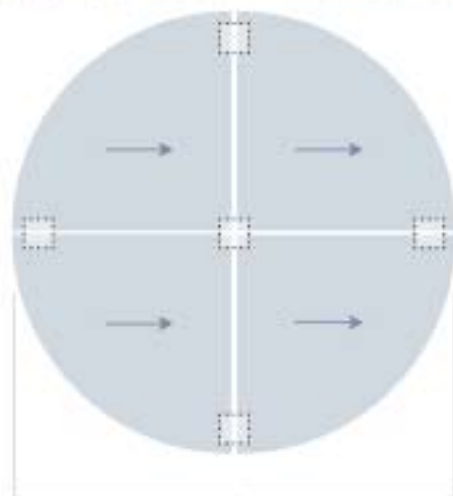

Button™ Rug

- ☐ Recommended "FLORDot™" Locations
- Arrows depict directional arrows on back of tiles

39" Diameter (4 Tiles) *