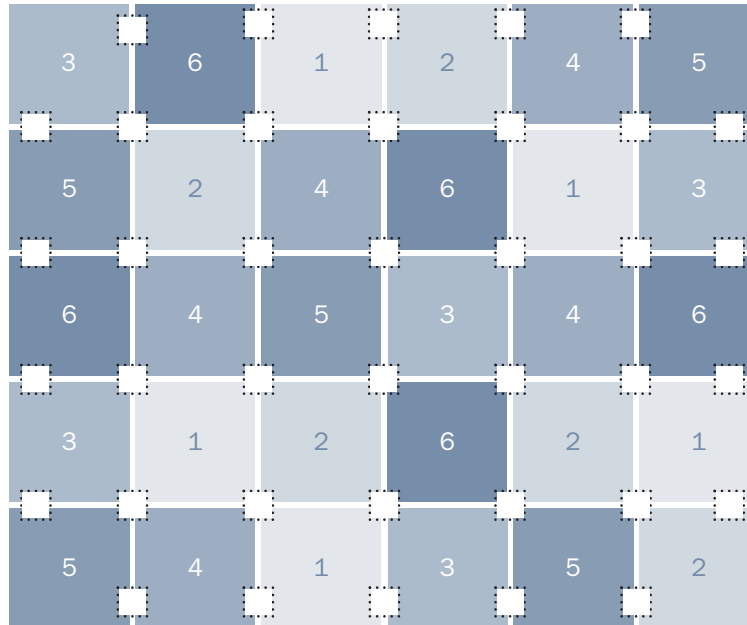

Tonal VisionTM Rug

Recommended "FLORDotTM" Locations

Large Area Rug
8'2" x 9'10" (30 Tiles) *
38 FLORDots (13 Sheets)**

Cream Tonal Vision Rug

Medium Area Rug & Runner

- 1 | Five House Pet | Hamster
- 2 | Five Solid Ground | Bittersweet
- 3 | Five House Pet | Gerbil
- 4 | Five Toy Poodle | Kiki Cream
- 5 | Five Toy Poodle | Coco Chocolate
- 6 | Five Solid Ground | Camel

Red Tonal Vision Rug

Medium Area Rug & Runner

- 1 | Five House Pet | Goldfish
- 2 | Five Solid Ground | Copper
- 3 | Five House Pet | Painted Turtle
- 4 | Five Toy Poodle | Fifi Orange
- 5 | Five Toy Poodle | Hoho Red
- 6 | Five Solid Ground | Red

*FLOR rug measurements are approximations of common rug sizes.

**All rugs come with appropriate FLORDots.