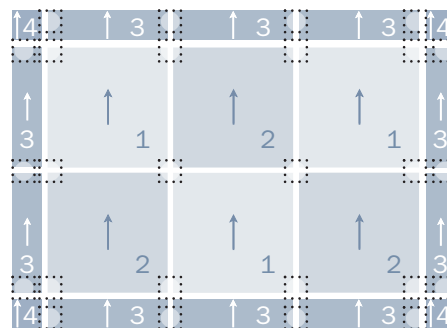

Above The FrayTM Rug

Featured in Spring 2010 Catalog

 Recommended "FLORDotTM" Locations

→ Arrows depict directional arrows on back of tiles

Small Area Rug
4'1" x 5'8" (9 Tiles) *
26 FLORDots (9 Sheets)**

Brown Above The Fray Rug

Small Area Rug

1 | Three Checkered Past | Chocolate/Pecan

2 | Three Twill Ride | Chocolate/Pecan

3 & **4** | Three***Rake Me Over | Earthen

Cream Above The Fray Rug

Small Area Rug

1 | Three Checkered Past | Vanilla/Hazelnut

3 & **4** | Three***Rake Me Over | Graphite

*FLOR rug measurements are approximations of common rug sizes.

**All rugs come with appropriate FLORDots.

***This rug will come with ten quarter tiles and four special corner cut tiles.