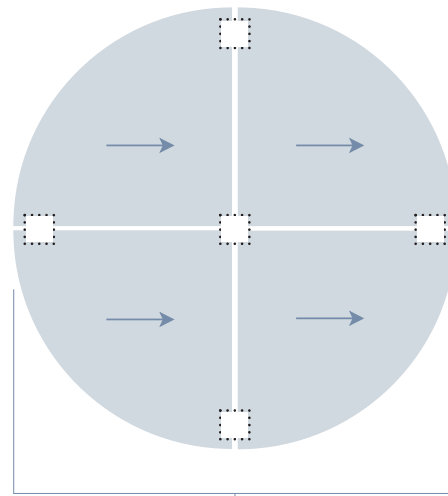

Groovy ButtonTM Rugs

☐ Recommended "FLORDotTM" Locations
→ Arrows depict directional arrows on back of tiles

39" Diameter (4 Tiles) *
5 FLORDots (2 Sheets)**

Yellow Groovy Button Rug

■ | Four Feelin' Groovy | Yellow

Purple Groovy Button Rug

■ | Four Feelin' Groovy | Purple

Pink Groovy Button Rug

■ | Four Feelin' Groovy | Pink

Blue Jay Groovy Button Rug

■ | Four Feelin' Groovy | Blue Jay

*FLOR rug measurements are approximations of common rug sizes.