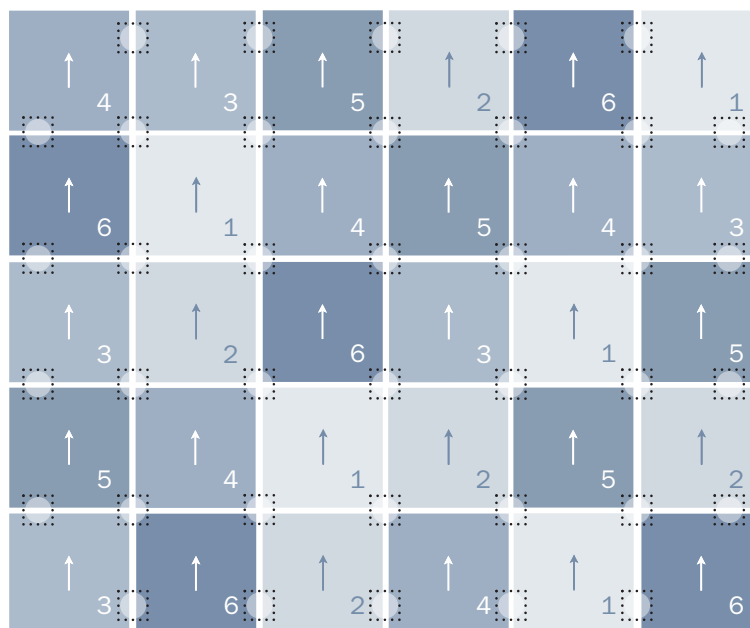

House Pet 2TM Rug

Featured in Summer 2009 Catalog

 Recommended "FLORdotTM" Locations

→ Arrows depict directional arrows on back of tiles

Large Area Rug
8'2" x 9'10" (30 Tiles) *
38 FLORdots (13 Sheets)**

Zesty House Pet 2 Rug

Large Area Rug

- 1** | Five House Pet | Goldfish
- 2** | Five House Pet | Tabby Cat
- 3** | Five House Pet | Painted Turtle
- 4** | Five House Pet | Canary
- 5** | Five House Pet | Irish Setter
- 6** | Five House Pet | Parrot

*FLOR rug measurements are approximations of common rug sizes.

**All rugs come with appropriate FLORdots.