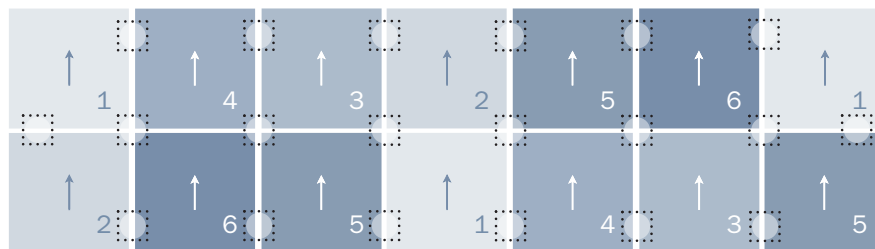

## House Pet 2<sup>TM</sup> Rug

Featured in Summer 2009 Catalog

 Recommended "FLORdot<sup>TM</sup>" Locations

→ Arrows depict directional arrows on back of tiles

*Medium Runner*

3'3" x 11'5" (14 Tiles) \*

20 FLORdots (7 Sheets)\*\*