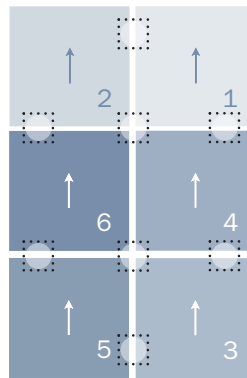

House Pet 2TM Rug

Featured in Summer 2009 Catalog

 Recommended "FLORdotTM" Locations

→ Arrows depict directional arrows on back of tiles

Small Area Rug
3'3" x 4'11" (6 Tiles) *
8 FLORdots (3 Sheets)**

Zesty House Pet 2 Rug