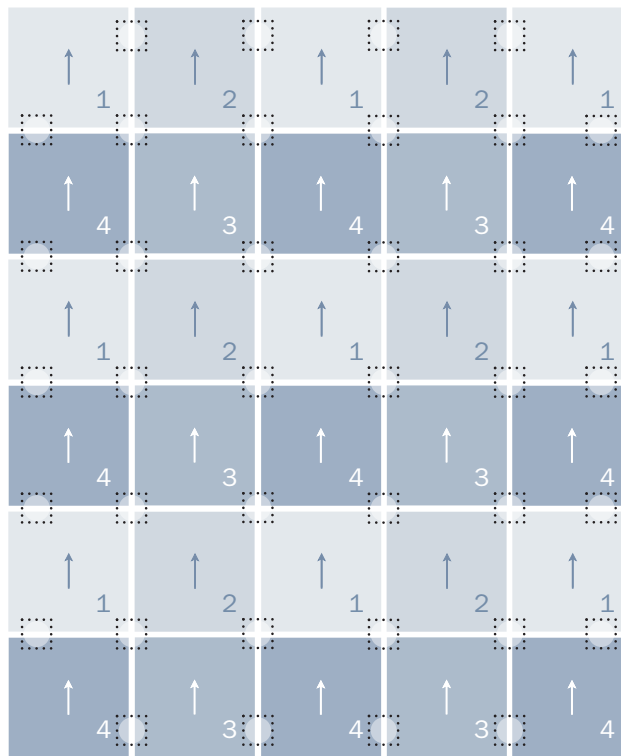

Sitting PrettyTM Rug

Featured in Summer 2009 Catalog

 Recommended "FLORdotTM" Locations

→ Arrows depict directional arrows on back of tiles

Large Area Rug
8'2" x 9'10" (30 Tiles) *
38 FLORdots (13 Sheets)**

Pink/Orange Sitting Pretty Rug

Large Area Rug

- 1** | Nine Toy Poodle | Pom Pom Pink
- 2** | Six Feelin' Groovy | Pink
- 3** | Six Toy Poodle | Uh Oh Orange
- 4** | Nine Feelin' Groovy | Orange

Black/White Sitting Pretty Rug