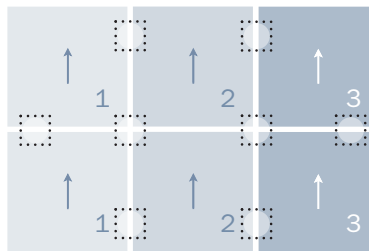

Three Times A CharmTM Rug

Featured in Spring 2010 Catalog

 Recommended "FLORdotTM" Locations

→ Arrows depict directional arrows on back of tiles

Small Area Rug

3'3" x 4'11" (6 Tiles) *

8 FLORdots (3 Sheets)**

Lagoon Three Times A Charm Rug

Small Area Rug

- 1 | Two Tendency To Swoon | Lovely
- 2 | Two Two Of Hue | Lagoon
- 3 | Two Feelin' Groovy | Lagoon

Eggnog Three Times A Charm Rug

Small Area Rug

- 1 | Two Tendency To Swoon | Lamb Chop
- 2 | Two Two Of Hue | Cream
- 3 | Two Feelin' Groovy | Eggnog

Fog Three Times A Charm Rug

Small Area Rug

- 1 | Two Tendency To Swoon | Sugar
- 2 | Two Two Of Hue | Fog
- 3 | Two Feelin' Groovy | Fog

*FLOR rug measurements are approximations of common rug sizes.

**All rugs come with appropriate FLORdots.