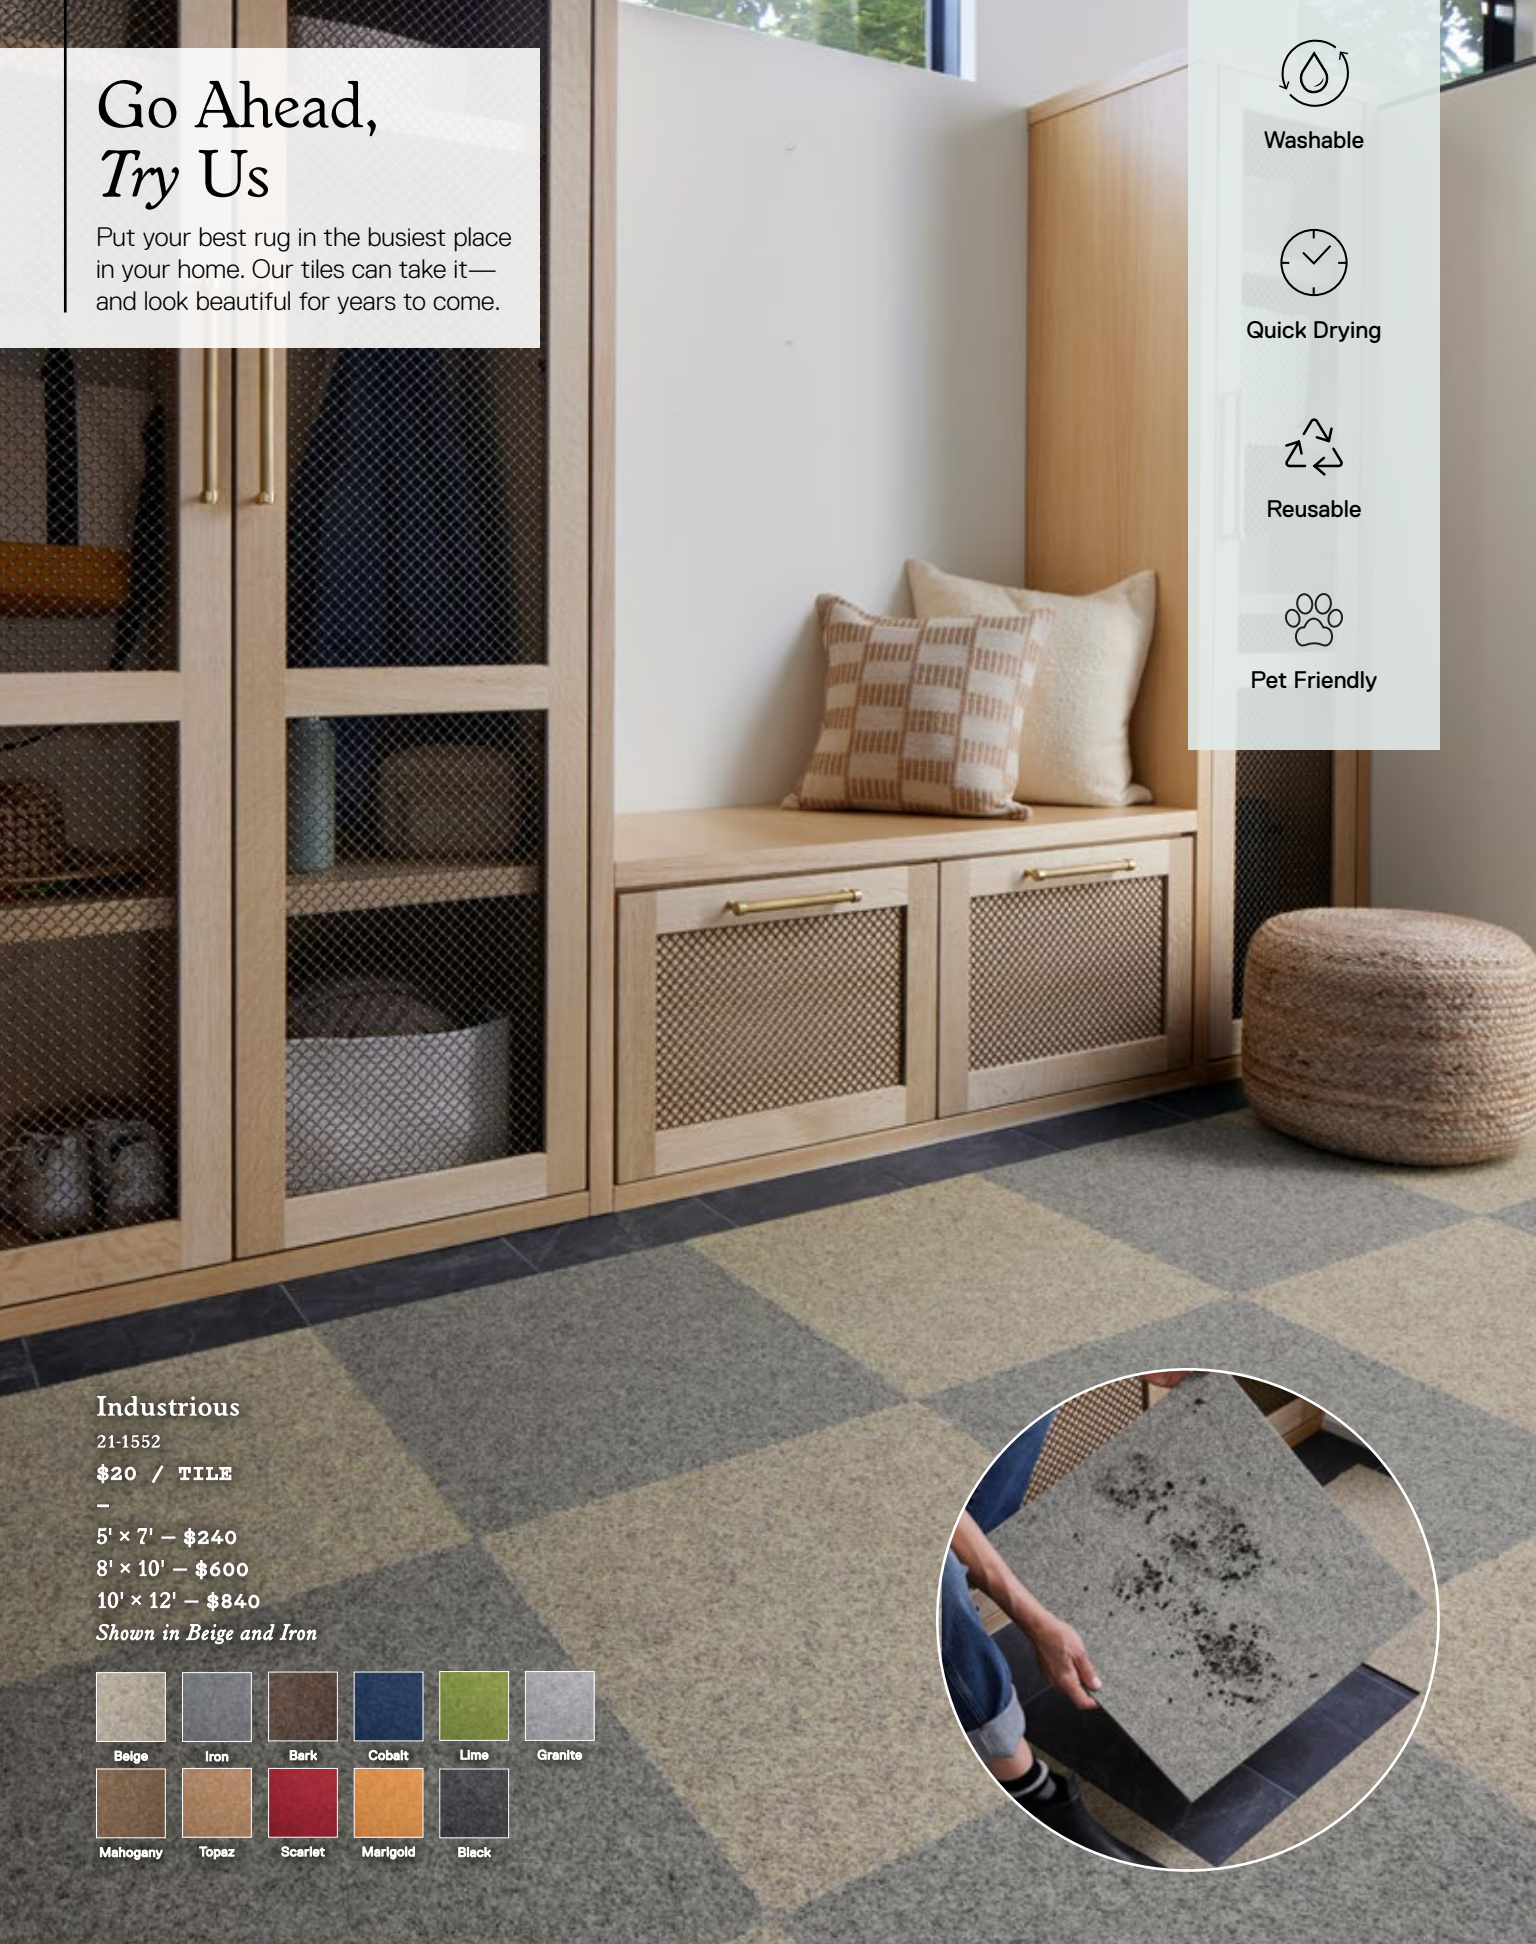

Go Ahead, Try Us

Put your best rug in the busiest place in your home. Our tiles can take it—and look beautiful for years to come.

Washable

Quick Drying

Reusable

Pet Friendly

Spill-Proof Your Summer

Cleaning is a breeze with FLOR. Just spot clean, rinse a tile in the sink, or replace a square to keep your home fresh all season long.

[FLOR.com/care](https://flor.com/care)

Industrious

21-1552

$20 / TILE

5' x 7' - $240

8' x 10' - $600

10' x 12' - $840

Shown in *Beige and Iron*