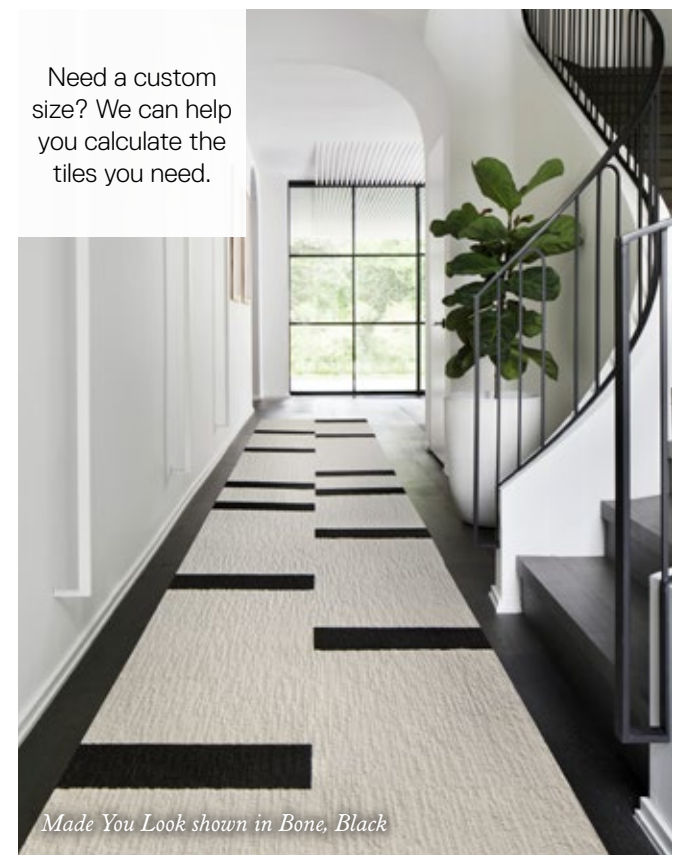

Made You Look shown in Bone, Tawny, Flint

Made You Look shown in Bone, Black