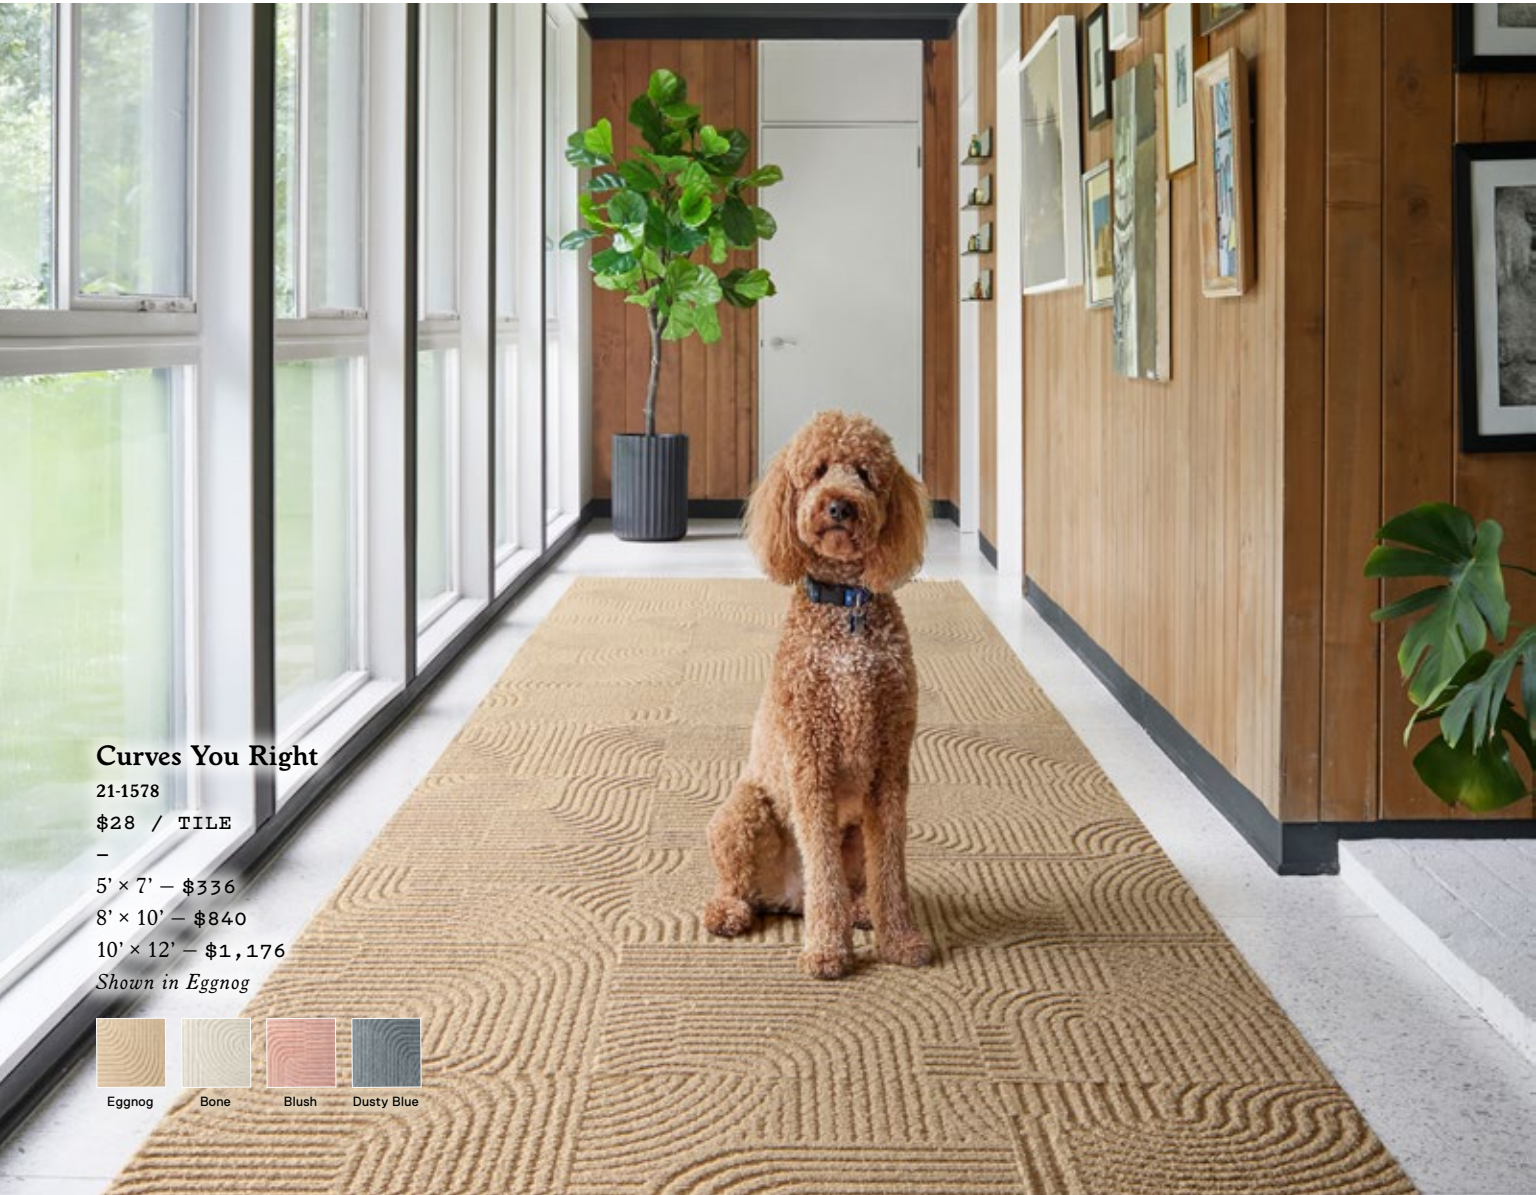

FLOR
1280 West Peachtree St NW
Atlanta, GA 30309
866.281.3567

FLORsquares

FLOR

FLORsquares

Inspiration awaits at #myFLOR

PRST STD
US POSTAGE
PAID
FLOR

Source Code

Customer Number

Scan here to shop.
Order online at [FLOR.COM](https://www.flor.com)
or call 866.281.3567

Curves You Right

21-1578

$28 / TILE

-

5' x 7' - $336

8' x 10' - $840

10' x 12' - $1,176

Shown in Eggnog

Eggnog

Bone

Blush

Dusty Blue