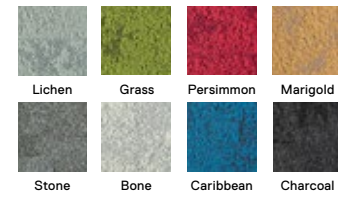

Down To Earth

21-1402

$22 / TILE

-

5' x 7' - $264

8' x 10' - $660

10' x 12' - $924

Shown in Lichen