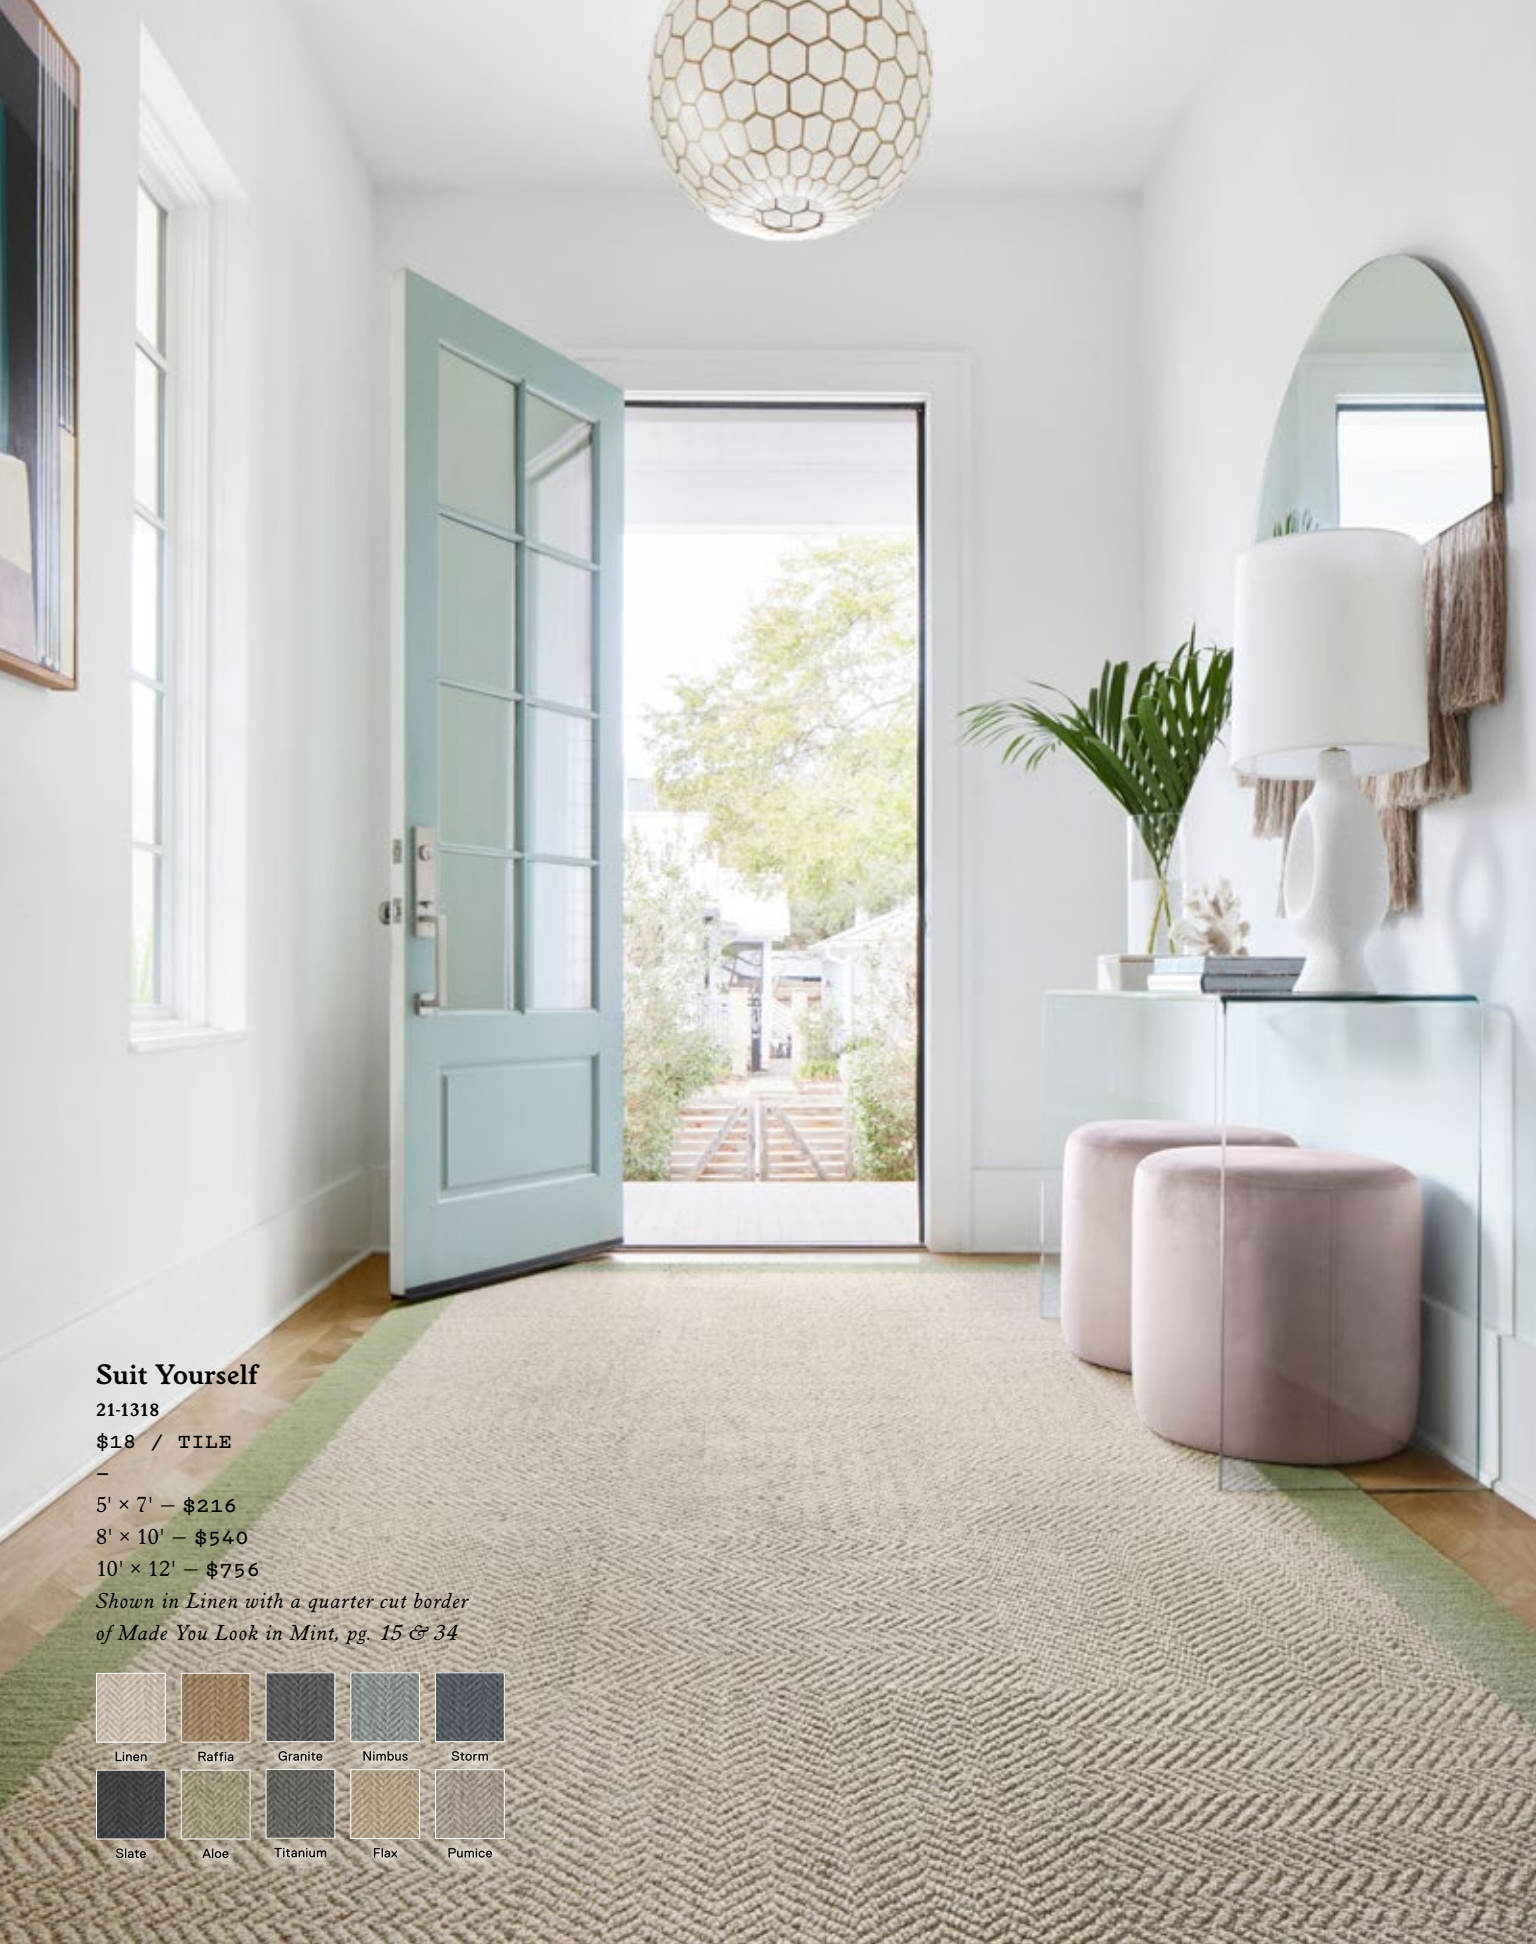

Suit Yourself

21-1318

\$18 / TILE

-

5' x 7' - \$216

8' x 10' - \$540

10' x 12' - \$756

Shown in Linen with a quarter cut border of Made You Look in Mint, pg. 15 & 34