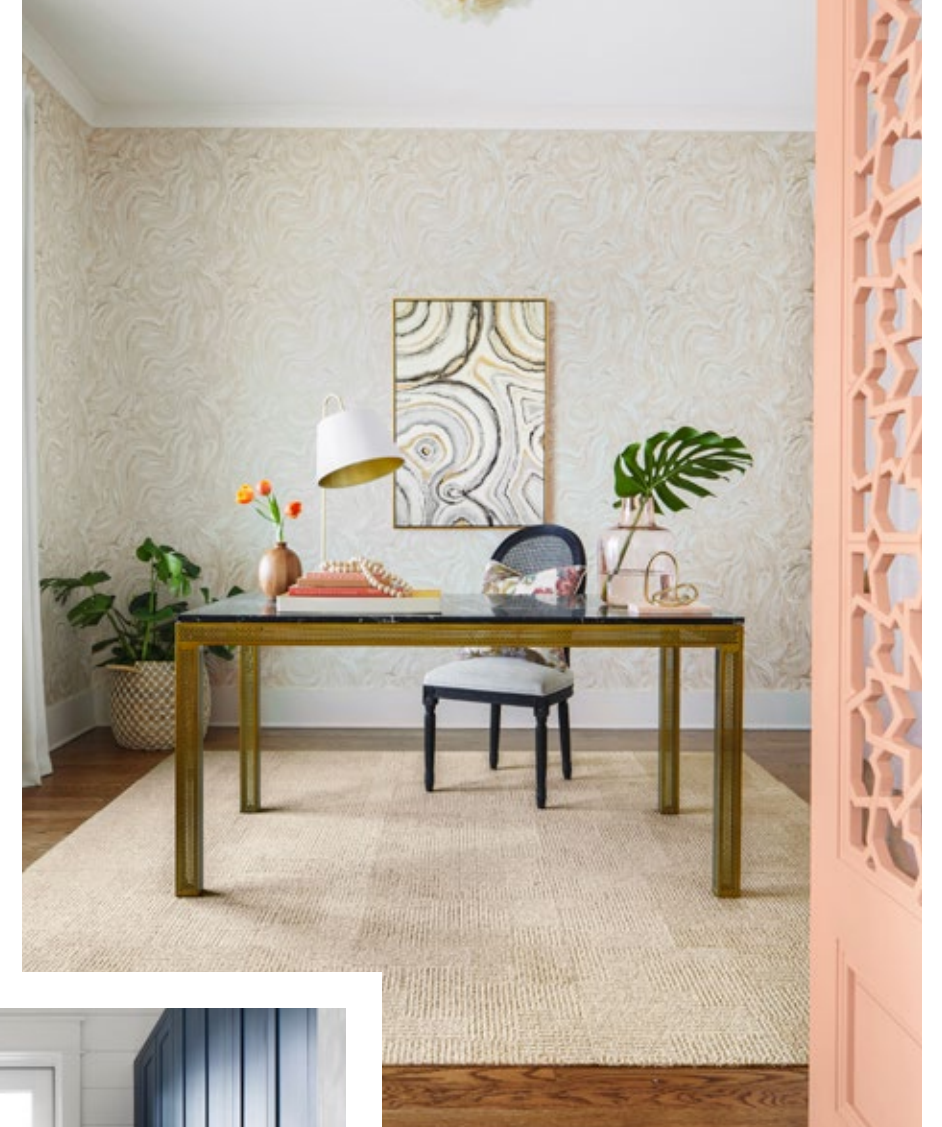

Finer Things

21-1020

$20 / TILE

-

5' x 7' - $240

8' x 10' - $600

10' x 12' - $840

Shown in Cream