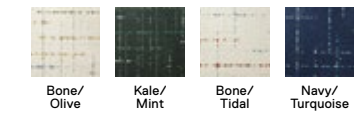

On Repeat

21-1614
$30 / TILE
-
5' x 7' - $360
8' x 10' - $900
10' x 12' - $1,260
Shown in Bone/Olive