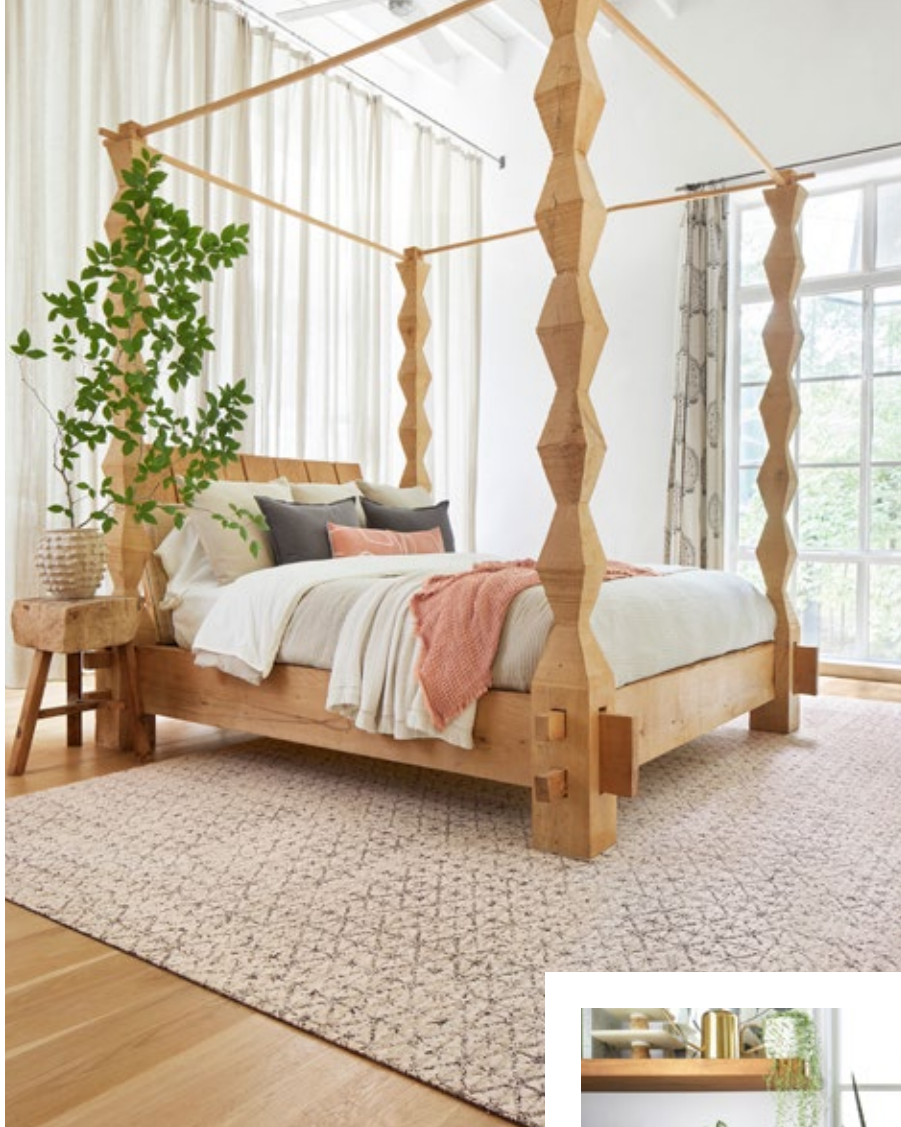

Vintage Vibe

21-1385
 \$28-\$30 / TILE
 -
 5' x 7' - \$336-\$360
 8' x 10' - \$840-\$900
 10' x 12' - \$1,176-\$1,260
 Shown in Cream

Turkish Smoke

21-1420
 \$28 / TILE
 -
 5' x 7' - \$336
 8' x 10' - \$840
 10' x 12' - \$1,176
 Shown in Pigeon