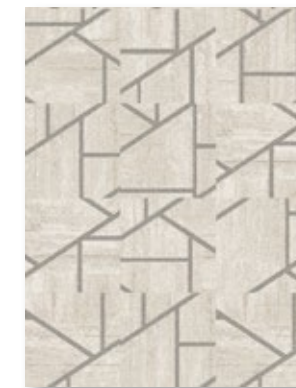

Heavy Metal

21-1530

$32 / TILE

Shown in Tundra/Silver

Available in 4 colors