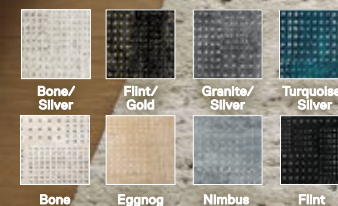

+
With low VOCs and non-toxic materials, our rugs are more than just stylish—they support a healthy home.