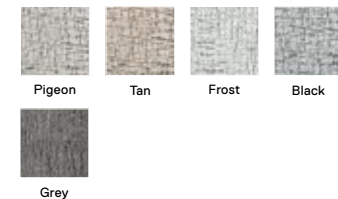

Turkish Smoke

21-1420
$28 / TILE
-
5' x 7' - $336
8' x 10' - $840
10' x 12' - $1,176
Shown in Pigeon