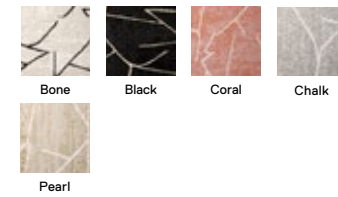

Terrain

21-1534

$30 / TILE

-

5' x 7' - $360

8' x 10' - $900

10' x 12' - $1,260

Shown in Bone