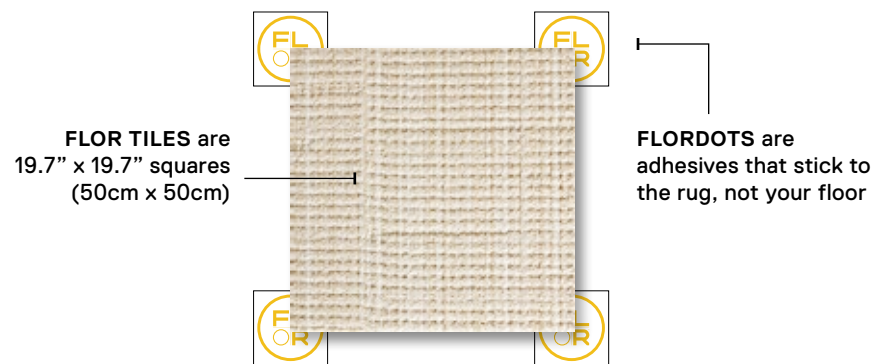

1

See a Style You Like?

TRY IT OUT

Order our 6" samples for $2 each.
Visit [FLOR.com/samples](https://flor.com/samples).

2

Custom Looks

FIND YOUR DREAM RUG

Shop pre-designed rugs or use our online Design Studio to design a custom rug tile by tile. Visit [FLOR.com/design-studio](https://flor.com/design-studio).

3

Design Assistance

ALWAYS COMPLIMENTARY

We offer free, one-on-one support from a Design Expert. Visit [FLOR.com/design-assistance](https://flor.com/design-assistance).

4

Easy Ordering

SHOP ONLINE

Explore all our styles, plus trends and inspiration, on [FLOR.com](https://flor.com).

5

Quick Shipping

GET YOUR RUG FAST

Once you place your order, most orders ship within 2 business days and arrive to your home in 5-7 business days.

6

Customer Care

CONTACT US

Monday-Friday, 10am to 6pm ET
Phone: 866.281.3567
Email: support@flor.com

Worry-Free Style Starts With Tiles

Our tile design is what makes FLOR easy to install, easy to clean, and easy to love.

Learn more at [FLOR.com/how-it-works](https://flor.com/how-it-works).