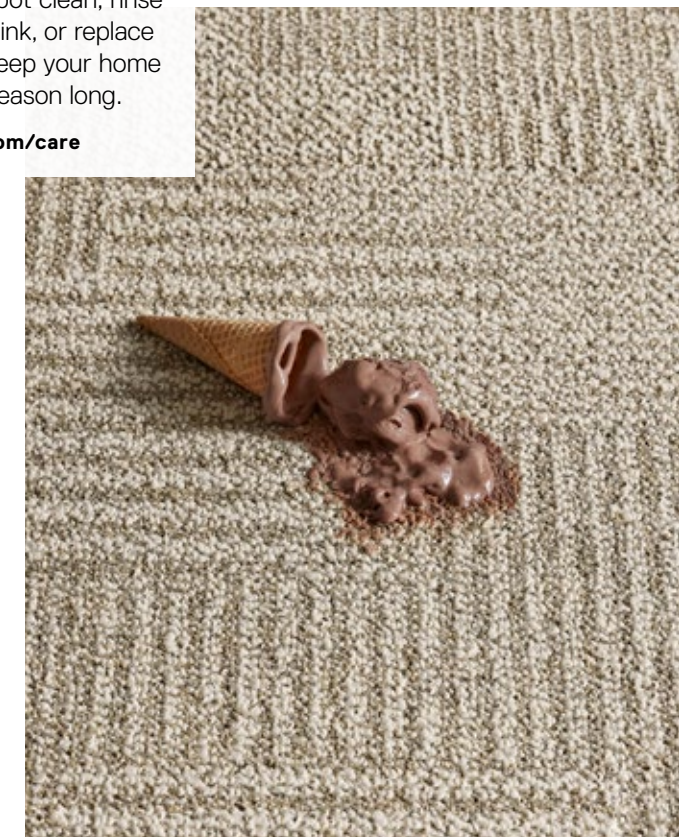

Spill-Proof Your Summer

Cleaning is a breeze with FLOR. Just spot clean, rinse a tile in the sink, or replace a square to keep your home fresh all season long.

[FLOR.com/care](https://flor.com/care)

Plot Twist shown in Dune
$18 / TILE