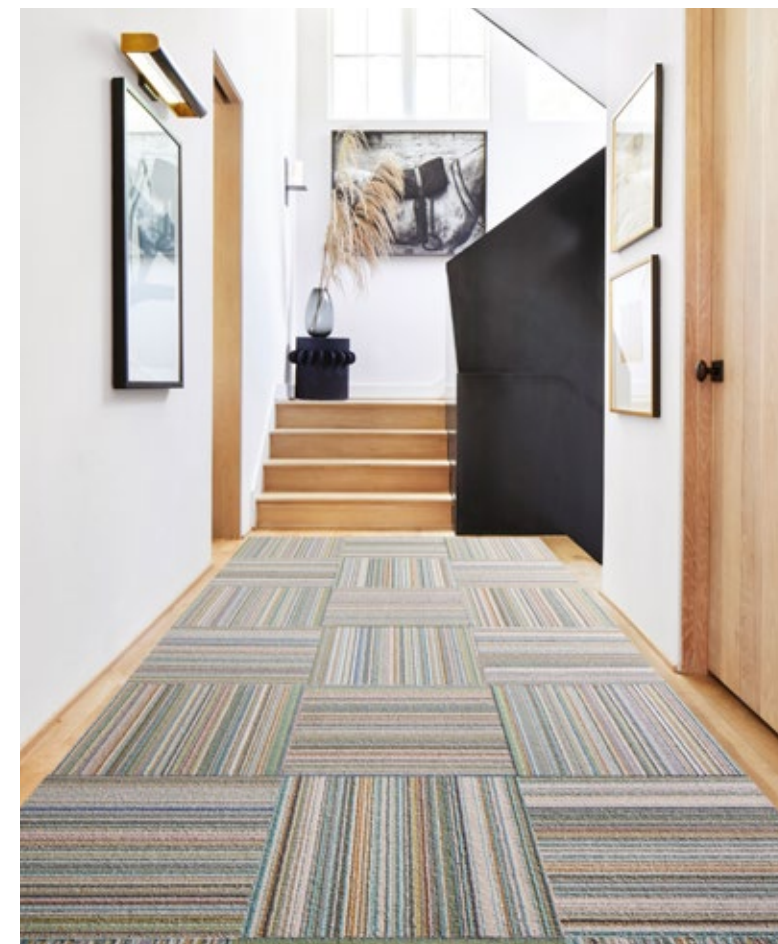

Thick And Thin

21-1532
$16 / TILE
-
5' x 7' - $192
8' x 10' - $480
10' x 12' - $672
Shown in Wave