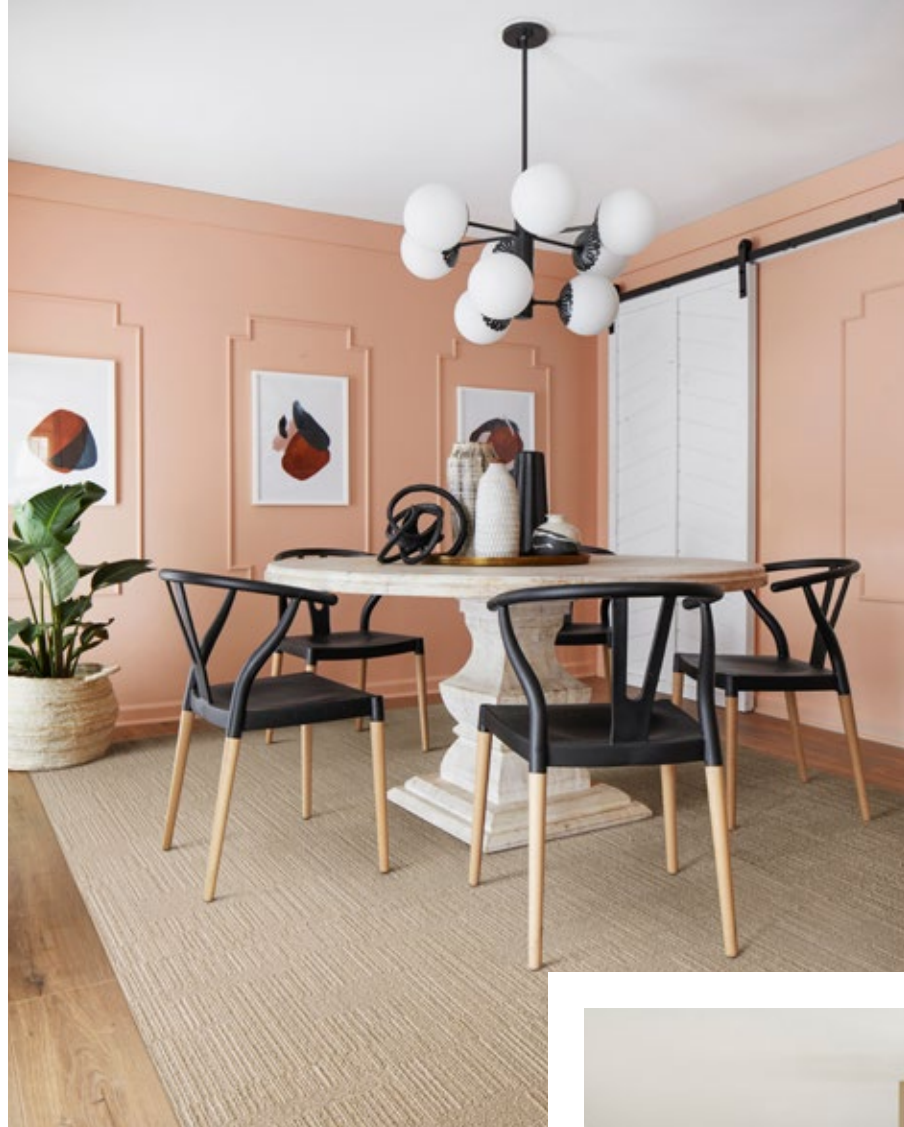

Morning Coffee

21-1039

$18 / TILE

-

5' x 7' - $216

8' x 10' - $540

10' x 12' - $756

Shown in Half & Half