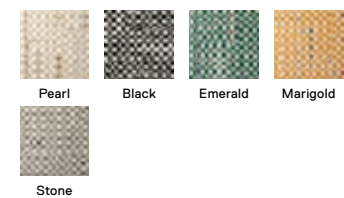

Check It Out

21-1553

$29 / TILE

—

5' x 7' — $348

8' x 10' — $870

10' x 12' — $1,218

Shown in Pearl