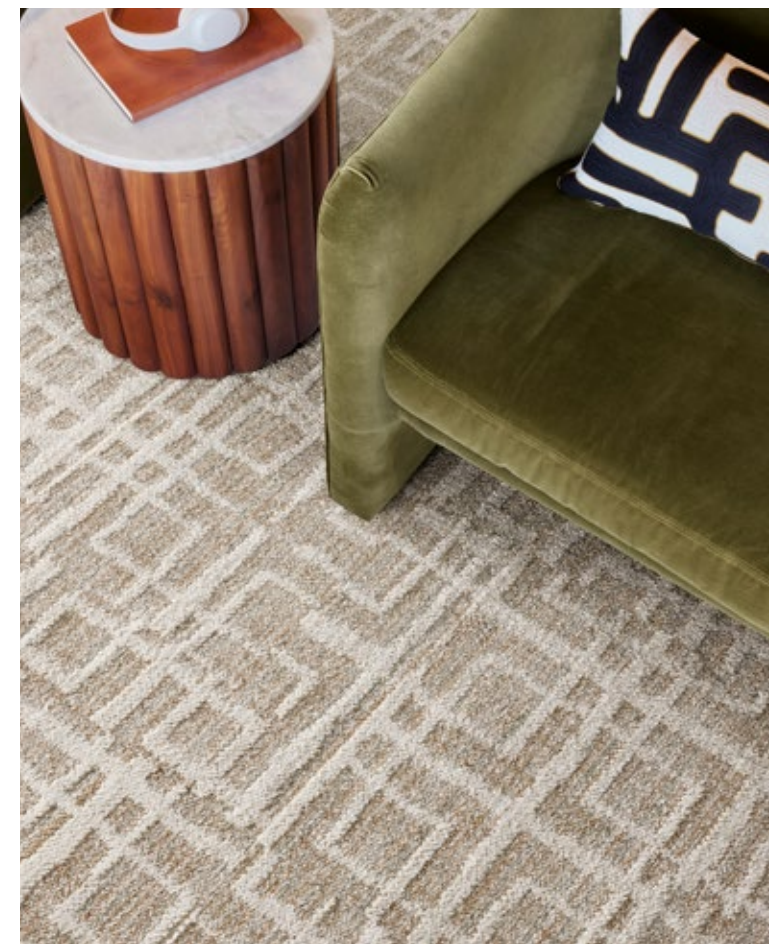

Change In Focus

21-1615

\$27 / TILE

-

5' x 7' - \$324

8' x 10' - \$810

10' x 12' - \$1,134

Shown in Butterscotch