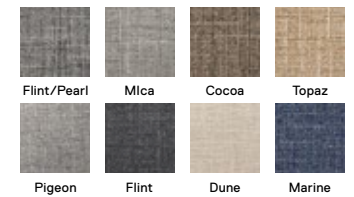

Designed for *Living*

From spills to pawprints, life happens—and our rugs are here for every moment.

Connect The Dots

21-1591

$30 / TILE

5' x 7' - $360

8' x 10' - $900

10' x 12' - $1,260

Shown in Flint/Pearl

Our tile design makes clean-up easy, so your only worry on game night is your next move.

London Twill

21-1504

$22 / TILE

5' x 7' - $264, 8' x 10' - $660, 10' x 12' - $924

Shown in Flint/Pearl