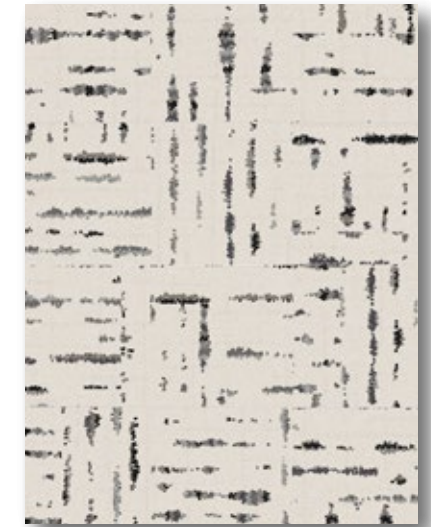

Patterns To Dye For

Unlike other washable rugs, our designs are dyed into the yarn for long-lasting color that doesn't wash off.

Parallel Reality

21-1306

\$18 / TILE

Shown in Grey

Available in 8 colors

Lilting