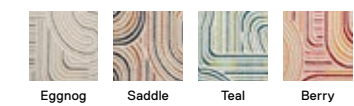

Leaps And Bounds

21-1559

$29 / TILE

-

5' x 7' - $348

8' x 10' - $870

10' x 12' - $1,218

Shown in Eggnog