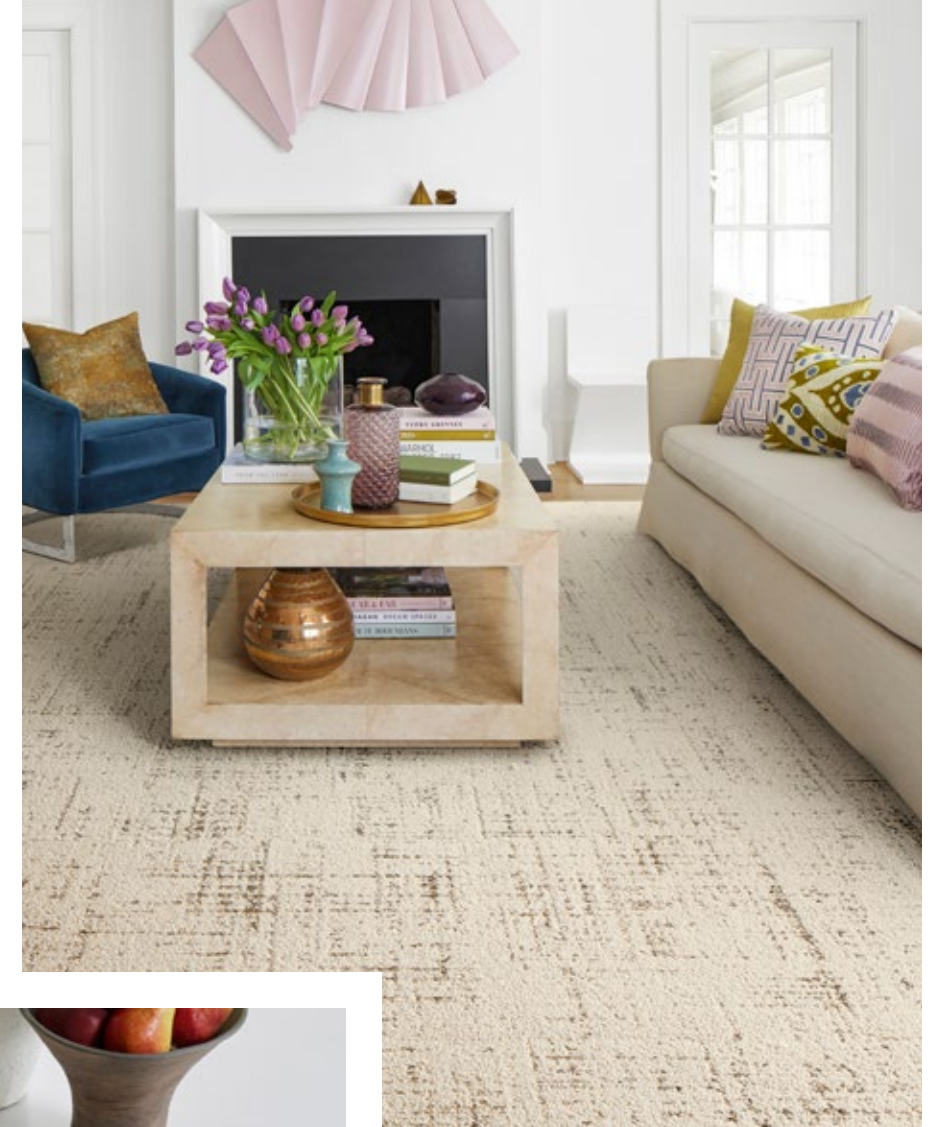

Freshen Up

21-1574

$26 / TILE

-

5' x 7' - $312

8' x 10' - $780

10' x 12' - $1,092

Shown in Eggnog

Eggnog

Multi

Teal