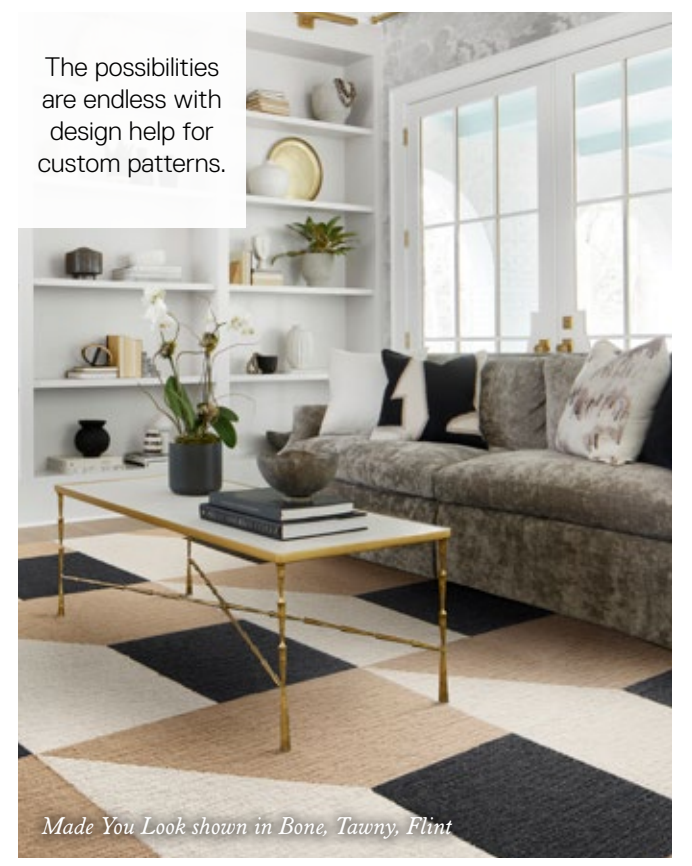

FLOR tiles aren't just square. Our tile cuts come in 8 shapes to play with.