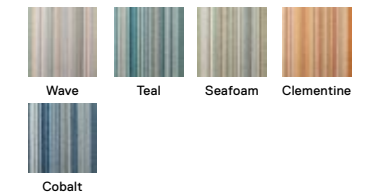

Thick And Thin

21-1532
$16 / TILE
-
5' x 7' - $192
8' x 10' - $480
10' x 12' - $672
Shown in Wave