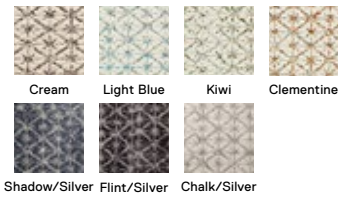

Vintage Vibe

21-1385
$28-$30 / TILE
-
5' x 7' - $336-$360
8' x 10' - $840-$900
10' x 12' - $1,176-$1,260
Shown in Cream