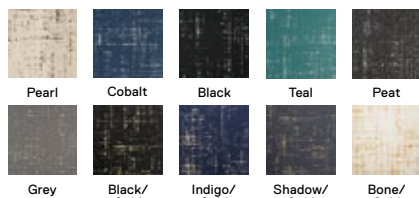

Tuxedo Pocket

21-1451

$24-$26 / TILE

-

5' x 7' - $288-$312

8' x 10' - $720-$780

10' x 12' - $1,008-$1,092

Shown in Pearl