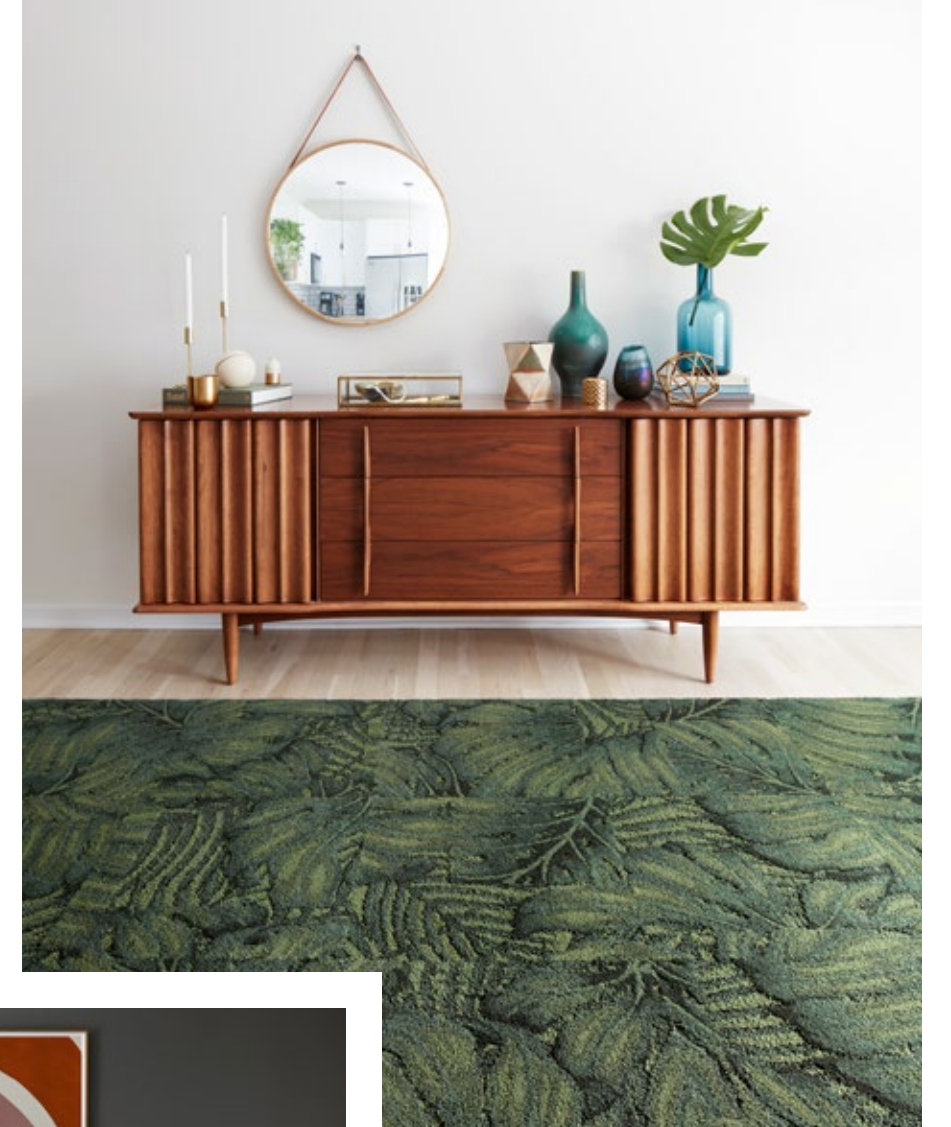

\$34 / TILE

-

5' x 7' - \$408

8' x 10' - \$1,020

10' x 12' - \$1,428

Shown in Kale

Kale Aquamarine Tundra

New