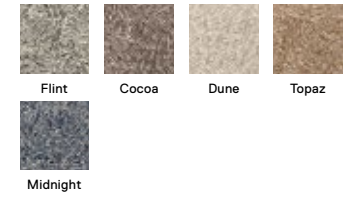

Spiral Out

21-1581
$25 / TILE
-
5' x 7' - $300
8' x 10' - $750
10' x 12' - $1,050
Shown in Flint