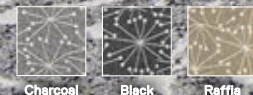

Charcoal Black Raffia