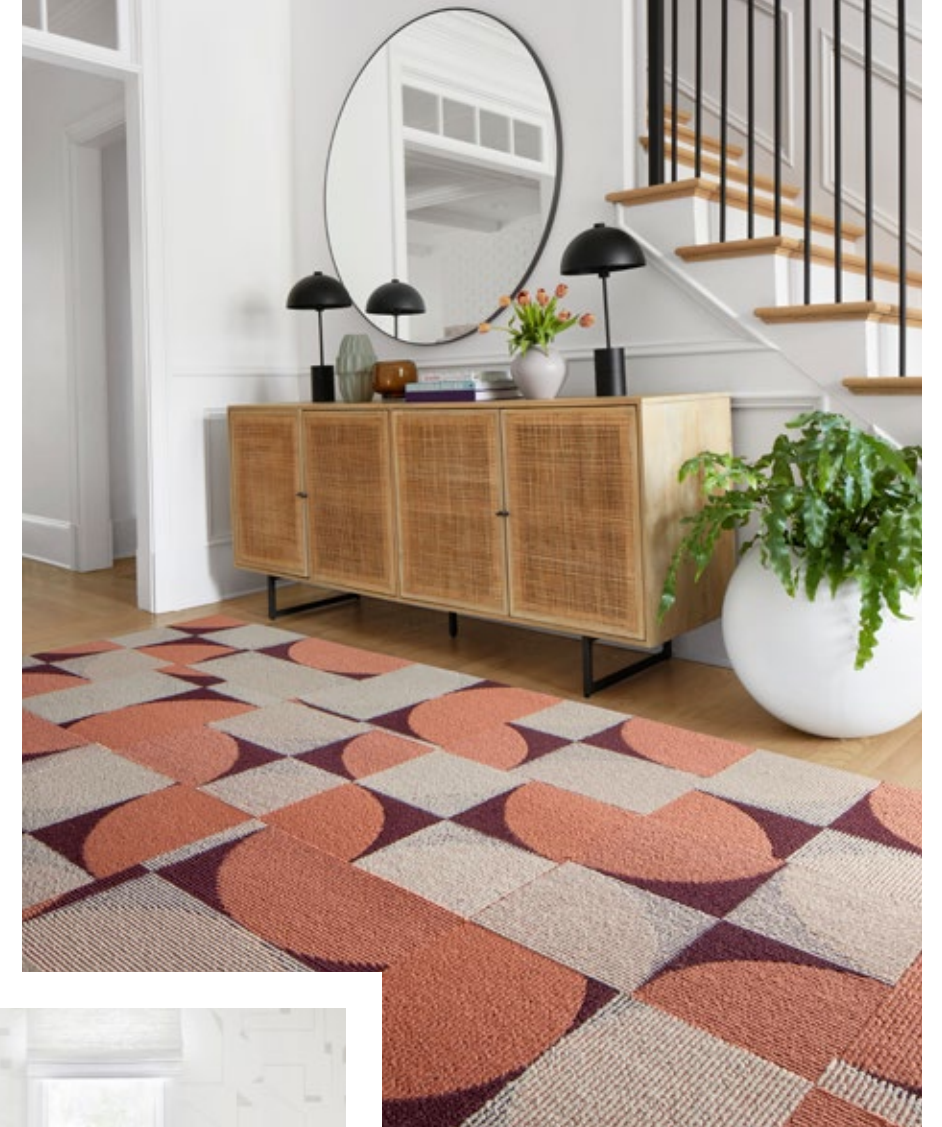

Open Invitation

21-1543

$22 / TILE

-

5' x 7' - $264

8' x 10' - $660

10' x 12' - $924

Shown in Tundra/Dune