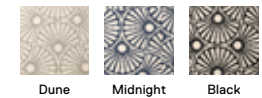

Bone/Silver Bone/Gold

Tailored Touch

21-1450
 \$30 / TILE
 -
 5' x 7' - \$360
 8' x 10' - \$900
 10' x 12' - \$1,260
 Shown in Natural

Garden Party

21-1603
 \$30 / TILE
 -
 5' x 7' - \$360
 8' x 10' - \$900
 10' x 12' - \$1,260
 Shown in Dune