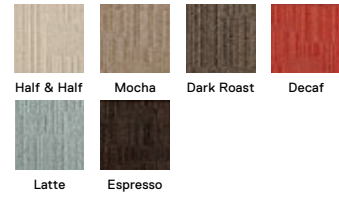

Morning Coffee

21-1039

\$18 / TILE

-

5' x 7' - \$216

8' x 10' - \$540

10' x 12' - \$756

Shown in Half & Half