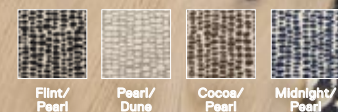

Bone

Jute

Designed for *Living*

From spills to pawprints, life happens—and our rugs are here for every moment.

Connect The Dots

21-1591

\$30 / TILE

5' x 7' - \$360

8' x 10' - \$900

10' x 12' - \$1,260

Shown in Flint/Pearl

Our tile design makes clean-up easy, so your only worry on game night is your next move.

London Twill

21-1504

\$22 / TILE

5' x 7' - \$264, 8' x 10' - \$660, 10' x 12' - \$924