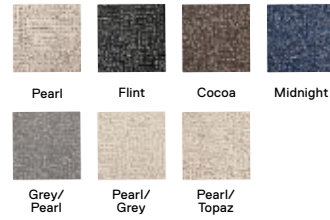

Out Of Line

21-1586

$18 / TILE

—

5' x 7' — $216

8' x 10' — $540

10' x 12' — $756

Shown in Granite