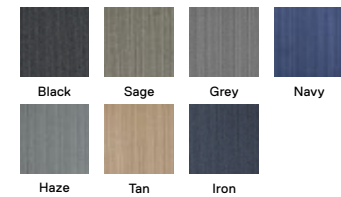

Rush Street

21-1440

$15 / TILE

-

5' x 7' - $180

8' x 10' - $450

10' x 12' - $630

Shown in Black

Shown with diagonal cuts.