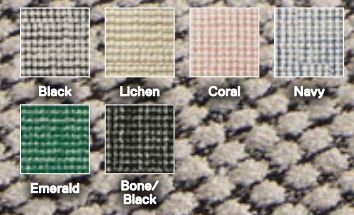

Patterns To Dye For

Unlike other washable rugs, our designs are dyed into the yarn for long-lasting color that doesn't wash off.

Parallel Reality

21-1306

\$18 / TILE

Shown in Grey

Available in 8 colors

Lilting

21-1425

\$30 / TILE

Shown in Grey

Available in 7 colors

Hollin Hills

21-1479

\$25 / TILE

Shown in Tundra

Available in 8 colors

Painter's Palette

21-1602

\$30 / TILE

Shown in Eggnog

Available in 3 colors

Penny For Your Thoughts

21-1587
 \$28 / TILE
 -
 5' x 7' - \$336
 8' x 10' - \$840
 10' x 12' - \$1,176
 Shown in Black