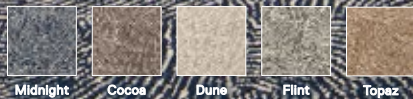

Spiral Out
21-1581 🌸
$25 / TILE
—
5' x 7' — $300
8' x 10' — $750
10' x 12' — $1,050
Shown in *Midnight*