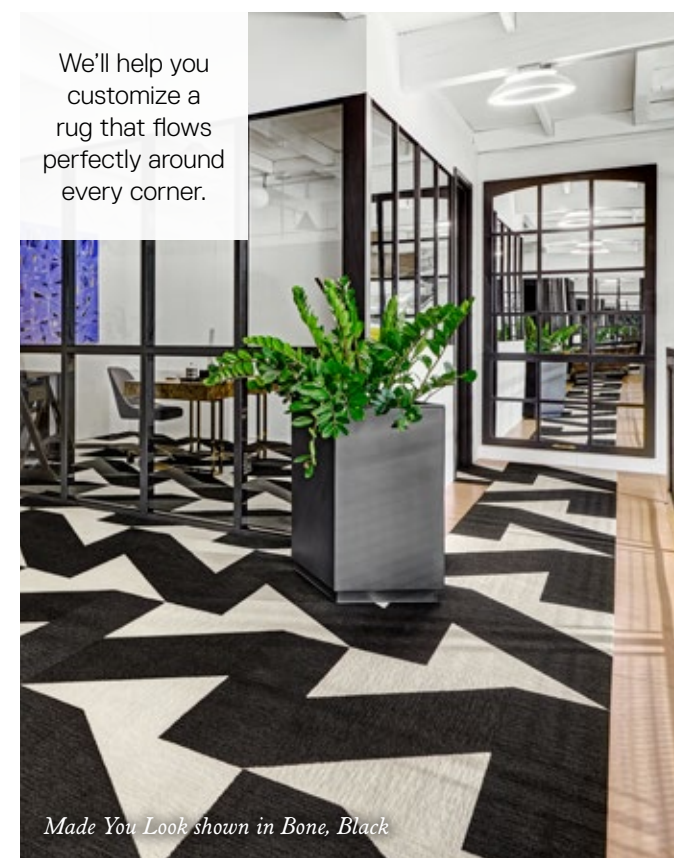

+
Available in 60 colors,
Made You Look gives
you the palette to
create a rug that is
uniquely yours.

We'll help you customize a rug that flows perfectly around every corner.

Made You Look shown in Bone, Black