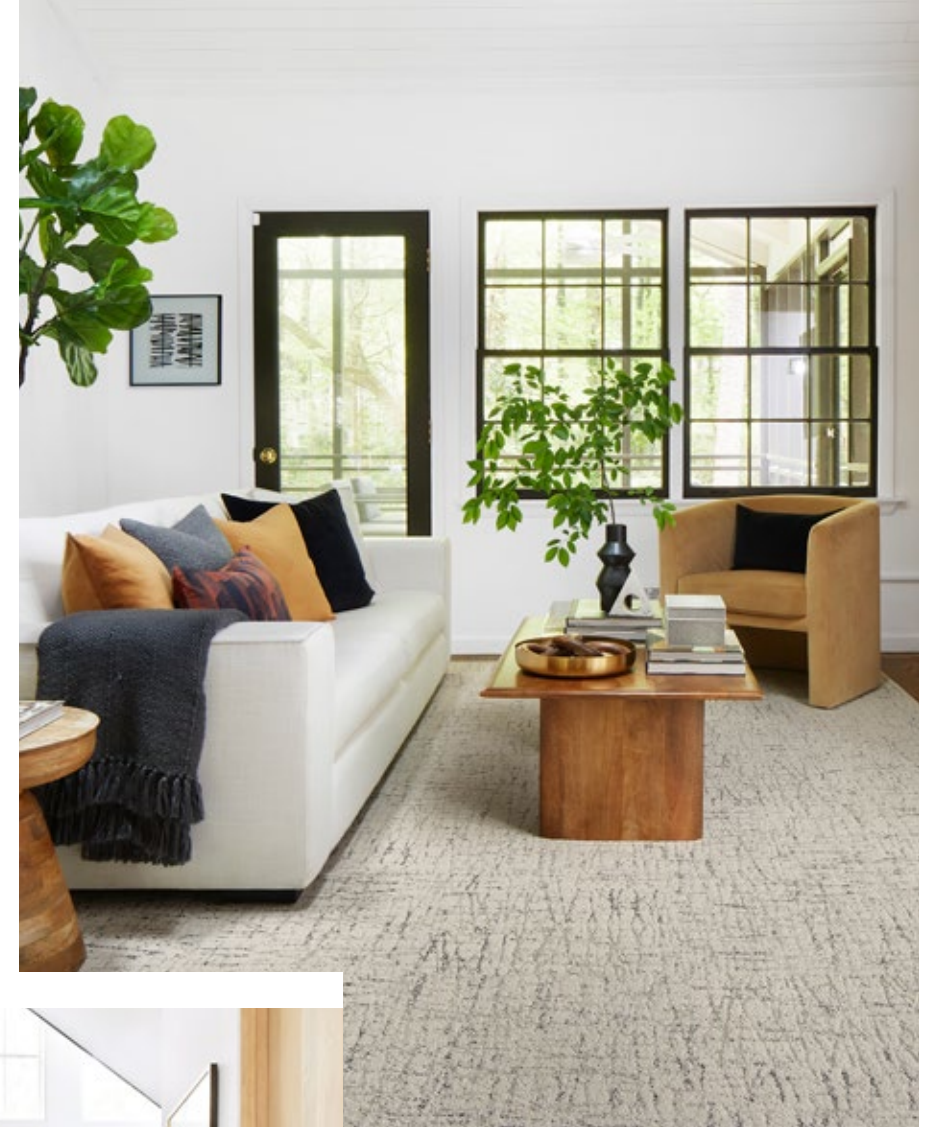

Turkish Smoke

21-1420
$28 / TILE
-
5' x 7' - $336
8' x 10' - $840
10' x 12' - $1,176
Shown in Pigeon

Oasis Retreat

21-1455
$28 / TILE
-
5' x 7' - $336
8' x 10' - $840
10' x 12' - $1,176
Shown in Granite