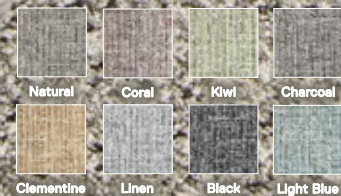

Tailored Touch

21-1450
$30 / TILE
-
5' x 7' - $360
8' x 10' - $900
10' x 12' - $1,260
Shown in Natural