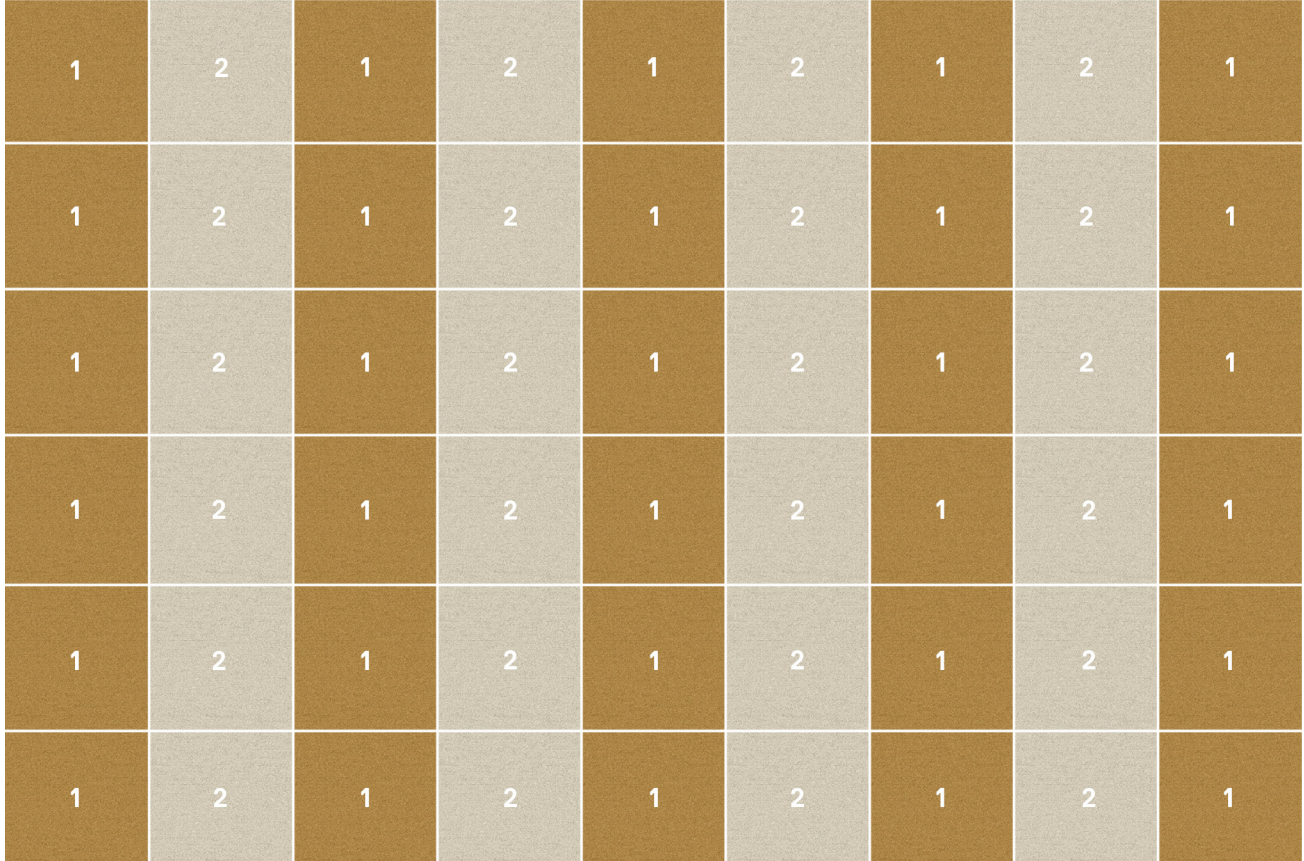

Get The Look

Just follow the pattern in the tile guide below, and this rug is all yours. Want different colors?
No problem. Simply order the tiles in your favorite shade to change the color as you see fit.

Shown in: Made You Look (21-1361)

Dimensions: 9'10" x 14'7"

COMPONENTS

1 | 30 Made You Look – Marigold

2 | 20 Made You Look – Bone