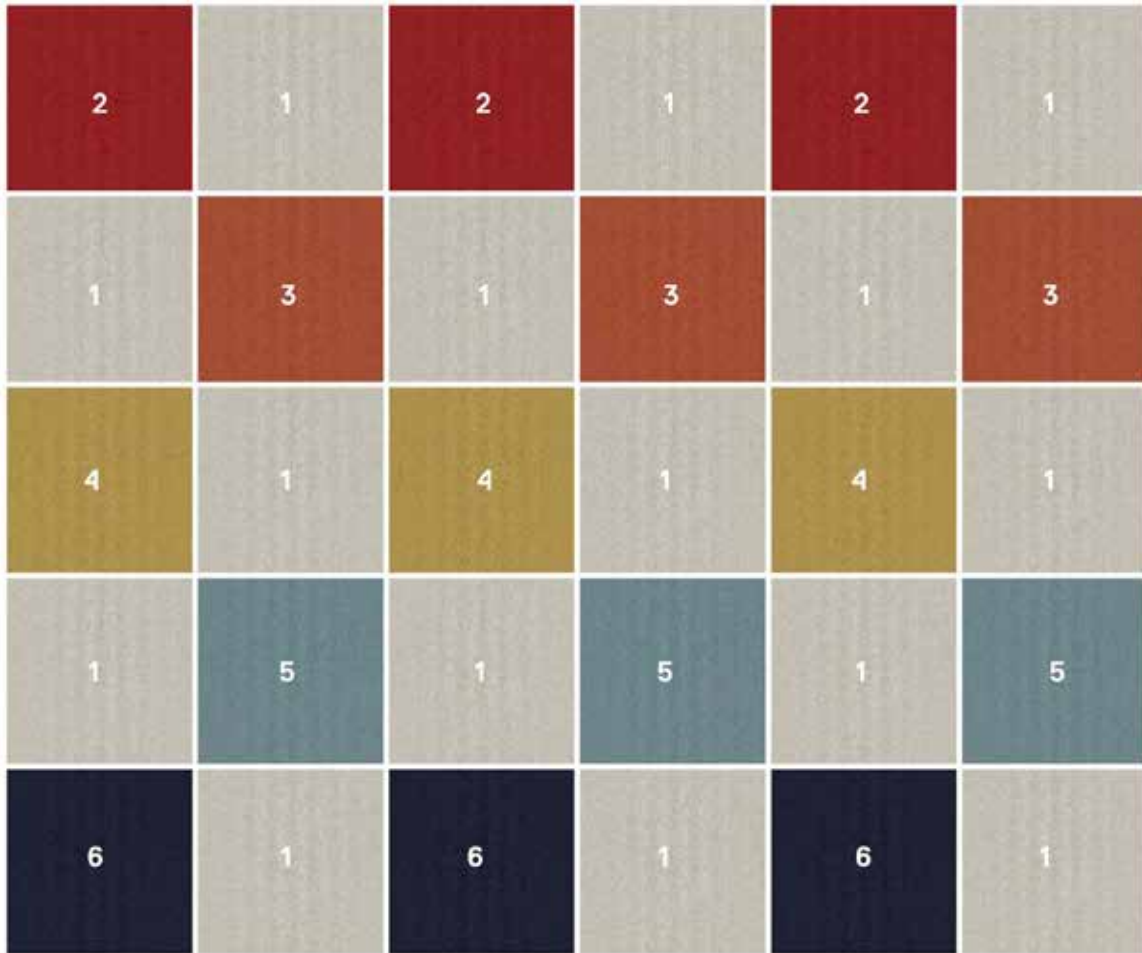

Get The Look

Just follow the pattern in the tile guide below, and this rug is all yours. Want different colors? No problem. Simply order the tiles in your favorite shade to change the color as you see fit.

Shown in: Heaven Sent (21-1363)

Dimensions: 9'8" x 8'2"

COMPONENTS

- | | |
|--|---|
| 1 15 Tiles of Heaven Sent - Bone | 2 3 Tiles of Heaven Sent - Persimmon |
| 3 3 Tiles of Heaven Sent - Tangerine | 4 3 Tiles of Heaven Sent - Maize |
| 5 3 Tiles of Heaven Sent - Light Blue | 6 3 Tiles of Heaven Sent - Indigo |