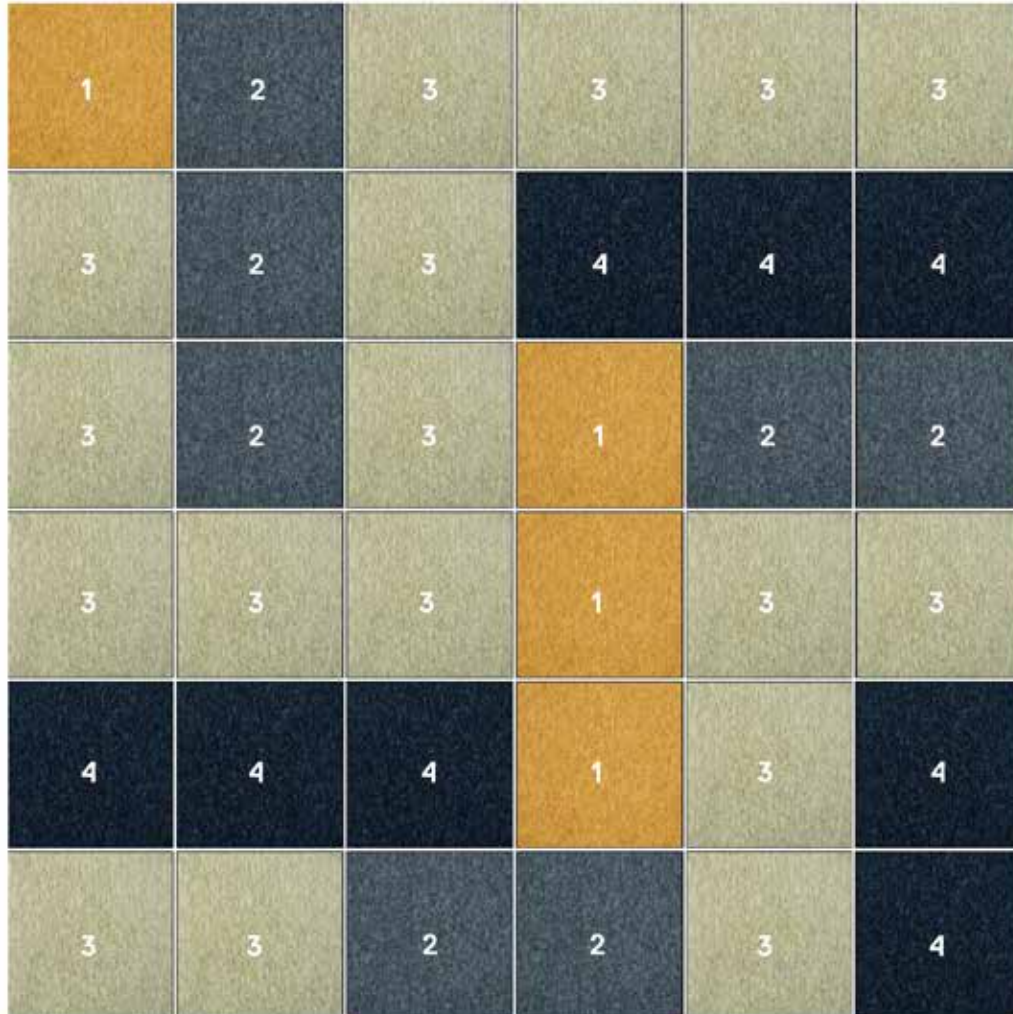

# Get The Look

Just follow the pattern in the tile guide below, and this rug is all yours. Want different colors? No problem. Simply order the tiles in your favorite shade to change the color as you see fit.

Shown in: House Pet Item (21-1031)

Dimensions: 9'10" x 9'10"

## COMPONENTS

**1** | 4 Tiles of House Pet – Canary

**2** | 7 Tiles of House Pet – Ferret

**3** | 17 Tiles of House Pet – Hamster

**4** | 8 Tiles of House Pet – Black Cat