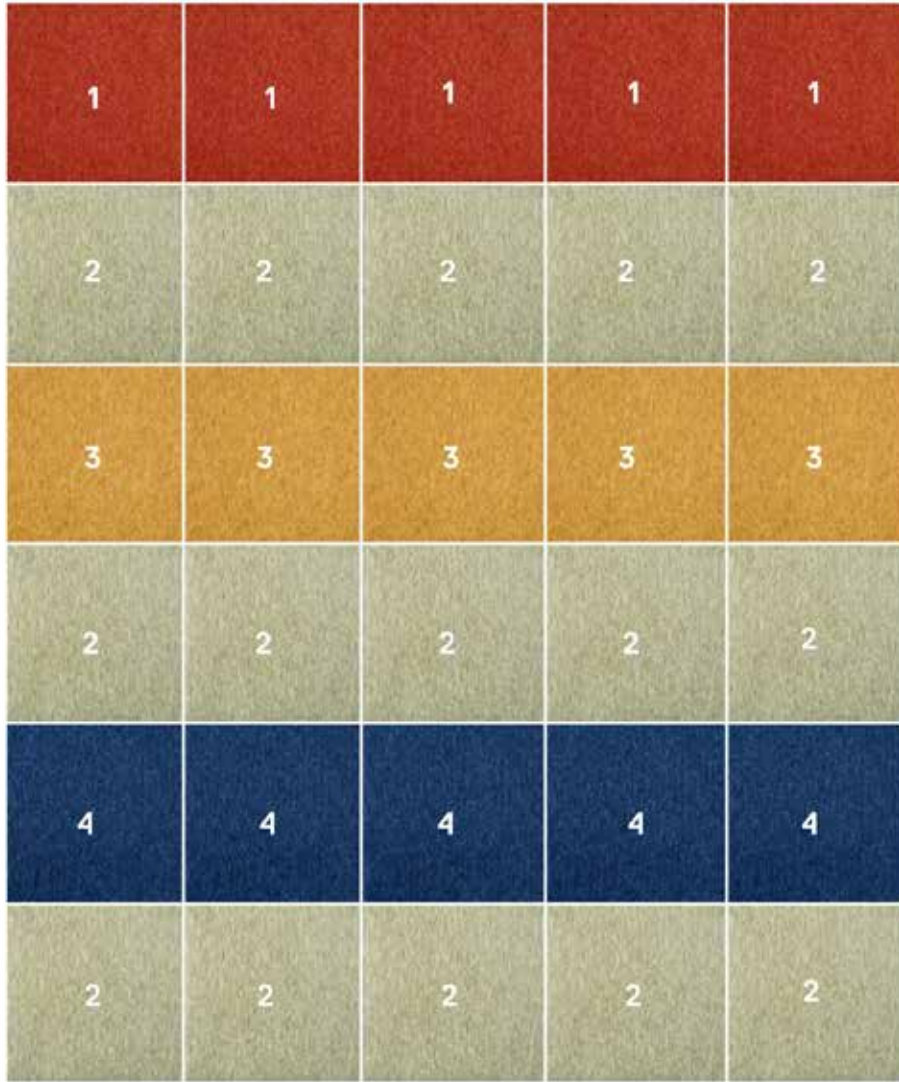

# Get The Look

Just follow the pattern in the tile guide below, and this rug is all yours. Want different colors? No problem. Simply order the tiles in your favorite shade to change the color as you see fit.

Shown in: House Pet (21-1031)

Dimensions: 8'2" x 9'8"

## COMPONENTS

**1** | 5 House Pet – Goldfish

**2** | 15 House Pet – Hamster

**3** | 5 House Pet – Canary

**4** | 5 House Pet – Chameleon