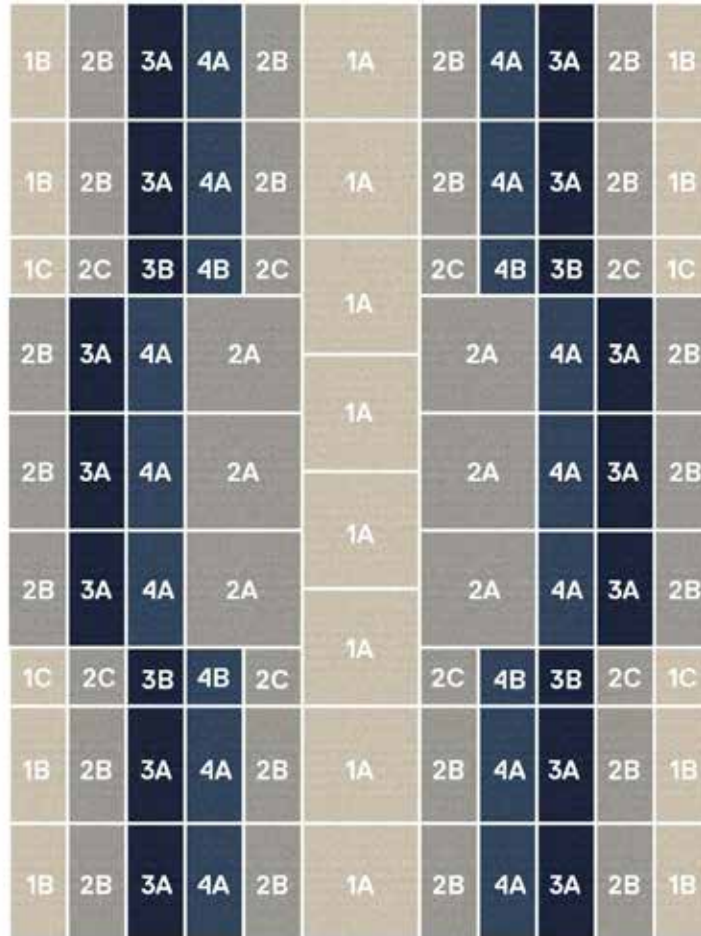

Get The Look

Just follow the pattern in the tile guide below, and this rug is all yours. Want different colors? No problem. Simply order the tiles in your favorite shade to change the color as you see fit.

Shown in: In The Deep Item (21-1403)

Dimensions: 9'8" x 13'1"

COMPONENTS

- 1A** | 8 Tiles of In The Deep – Bone
- 1B** | 8 Half Cut Tiles of In The Deep – Bone
- 1C** | 4 Quarter Cut Tiles of In The Deep – Bone
- 2A** | 6 Tiles of In The Deep – Frost
- 2B** | 22 Half Cut Tiles of In The Deep – Frost
- 2C** | 8 Quarter Cut Tiles of In The Deep – Frost
- 3A** | 14 Half Cut Tiles of In The Deep – Cobalt
- 3B** | 4 Quarter Cut Tiles of In The Deep – Cobalt
- 4A** | 14 Half Cut Tiles of In The Deep – Tidal
- 4B** | 4 Quarter Cut Tiles of In The Deep – Tidal