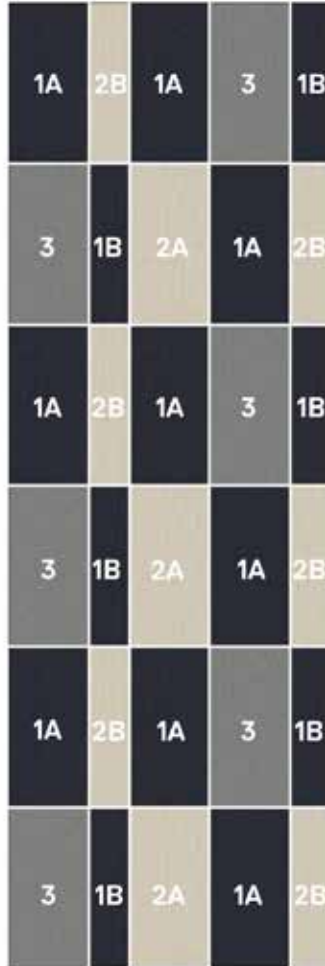

Get The Look

Just follow the pattern in the tile guide below, and this rug is all yours. Want different colors? No problem. Simply order the tiles in your favorite shade to change the color as you see fit.

Shown in: Made You Look Item (21-1361)

Dimensions: 3'3" x 4'9"

COMPONENTS

1A | 9 Half Cut Tiles of Made You Look – Indigo

2A | 3 Half Cut Tiles of Made You Look – Bone

1B | 6 Quarter Cut Tiles of Made You Look – Indigo

2B | 6 Quarter Cut Tiles of Made You Look – Bone

3 | 6 Half Cut Tiles of Made You Look – Flannel Blue