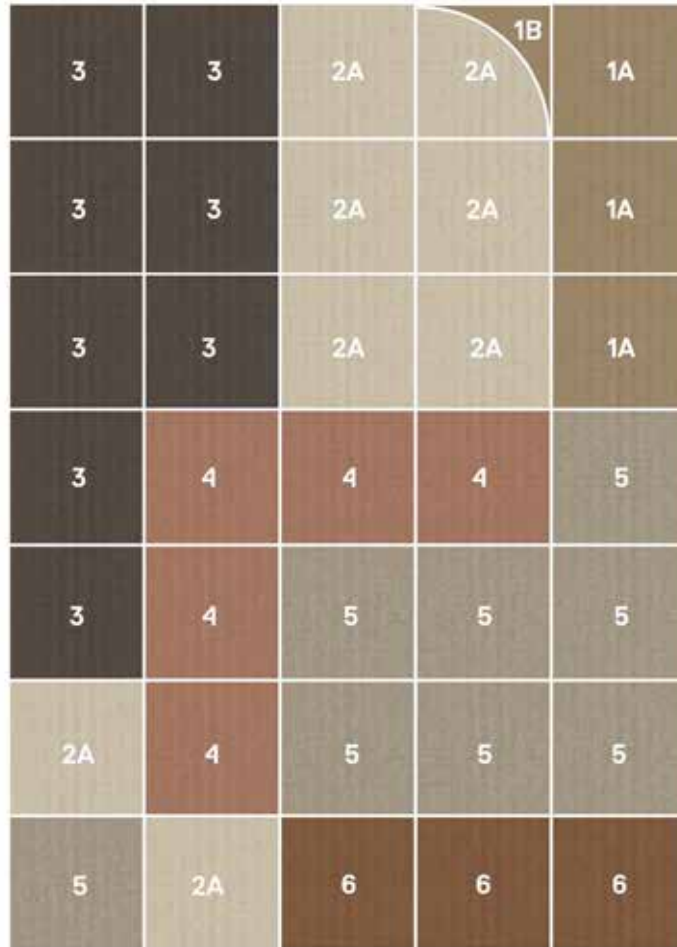

# Get The Look

Just follow the pattern in the tile guide below, and this rug is all yours. Want different colors? No problem. Simply order the tiles in your favorite shade to change the color as you see fit.

Shown in: Made You Look Item (21-1361)

Dimensions: 8'2" x 11'5"

## COMPONENTS

**1A** | 3 Tiles of Made You Look – Tawny

**1B** | 1 Arc Remnant Cut Tile of Made You Look – Tawny

**2A** | 7 Tiles of Made You Look – Pearl

**2B** | 1 Arc Cut Tile of Made You Look – Pearl

**3** | 8 Tiles of Made You Look – Mink

**4** | 5 Tiles of Made You Look – Coral

**5** | 8 Tiles of Made You Look – Beige

**6** | 3 Tiles of Made You Look – Copper