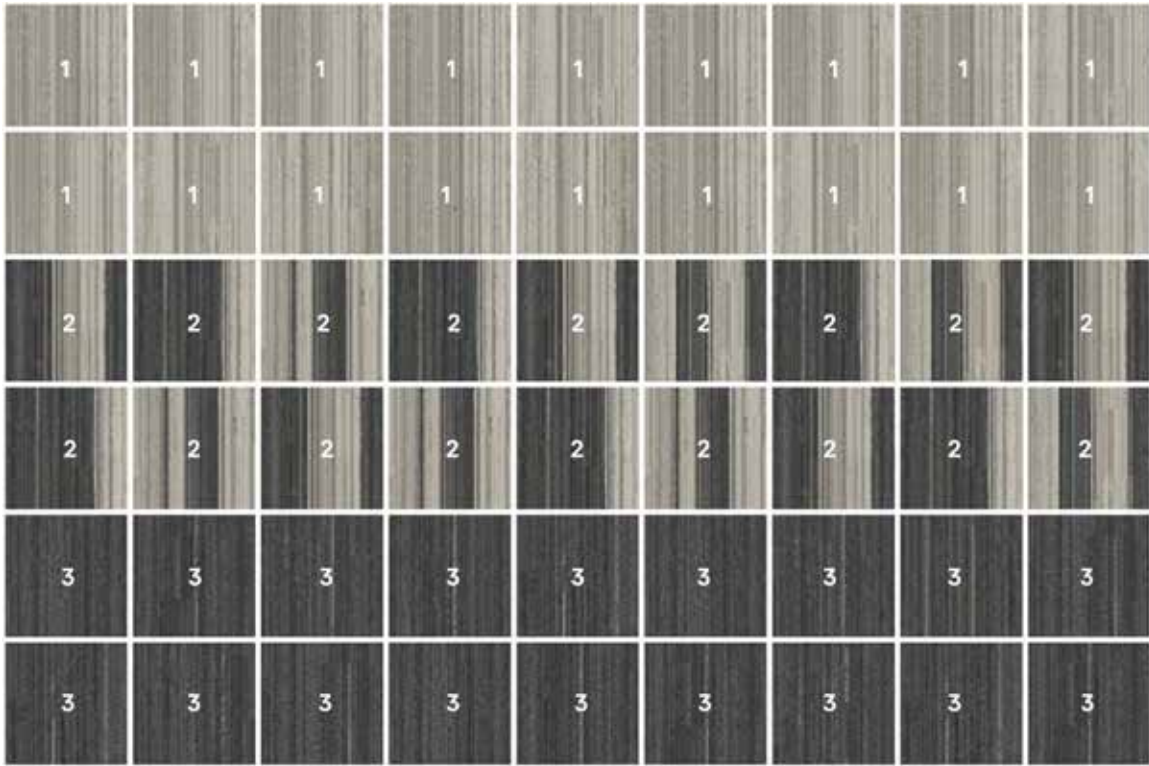

# Get The Look

Just follow the pattern in the tile guide below, and this rug is all yours. Want different colors?  
No problem. Simply order the tiles in your favorite shade to change the color as you see fit.

Shown in: Peninsula Item (21-1551); Stratosphere Item (21-1550); Hemisphere Item (21-1549)

Dimensions: 14'8" x 9'8"

## COMPONENTS

1 | 18 Tiles of Hemisphere – Pigeon

3 | 18 Tiles of Peninsula – Black

2 | 18 Tiles of Stratosphere – Pigeon