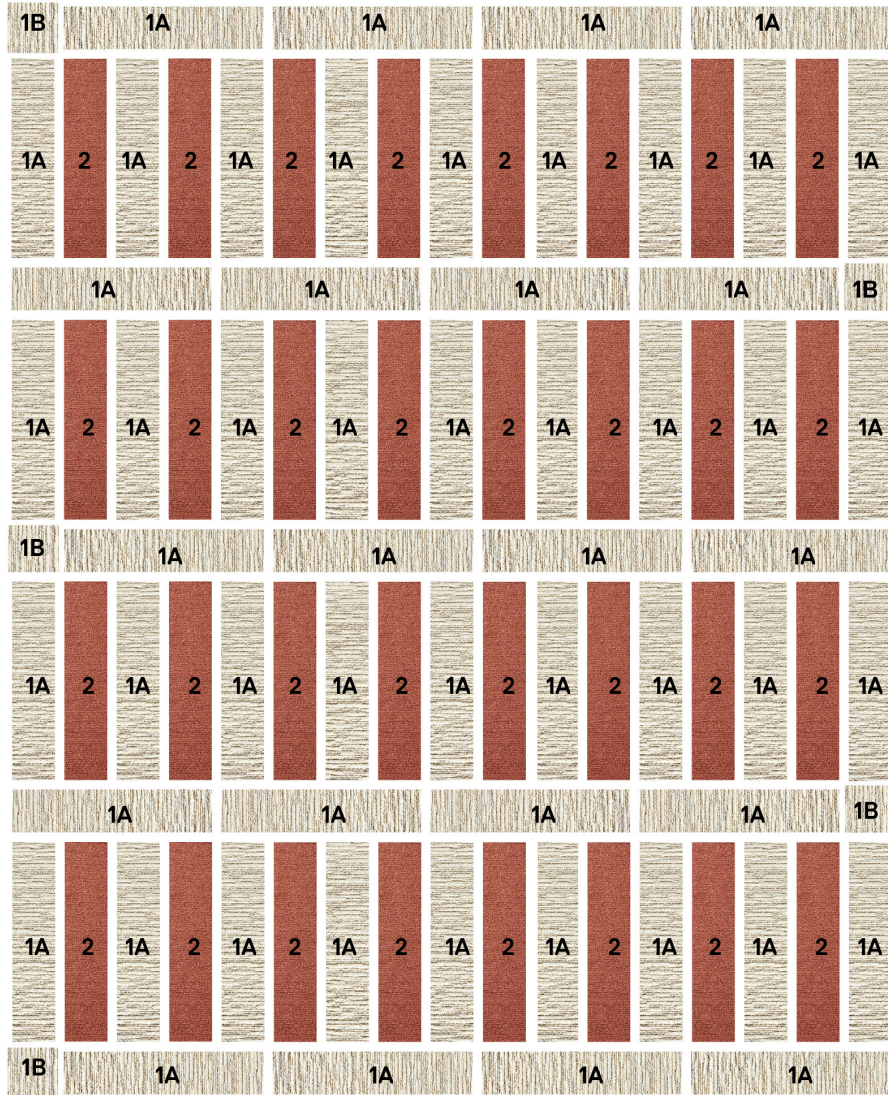

Get The Look

Just follow the pattern in the tile guide below, and this rug is all yours. Want different colors? No problem. Simply order the tiles in your favorite shade to change the color as you see fit.

Shown in: Made You Look (21-1552)

Dimensions: 7'0" x 8'7"

COMPONENTS

1A | 14 Tiles of Made You Look - Pearl

2 | 8 Quarter Cut Tiles of Made You Look - Spice

1B | 1 1/16 Cut Tiles of Made You Look - Pearl