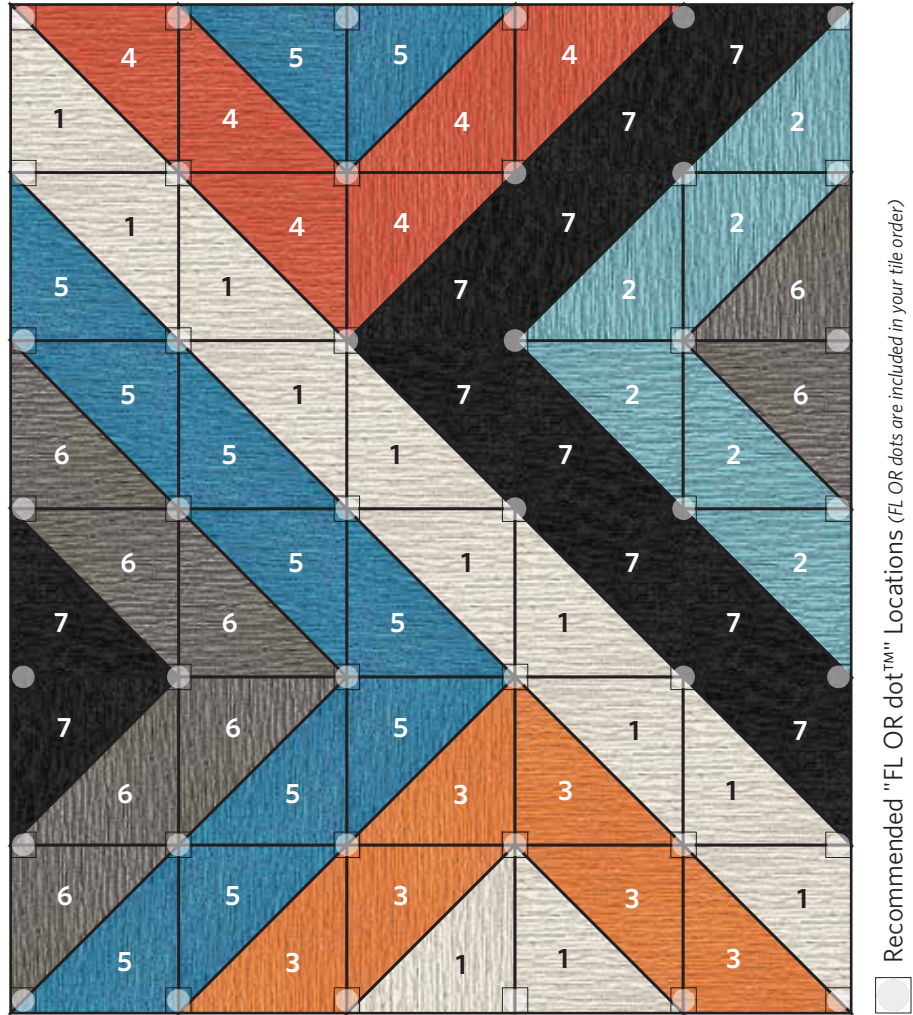

MADE YOU LOOK 7 CUT DESIGN

Black

30 Tile Area Rug
8'2" X 9'10"

COMPONENTS

- 1 | Twelve Triangle Tiles of Made You Look in Bone
- 2 | Six Triangle Tiles of Made You Look in Light Blue
- 3 | Six Triangle Tiles of Made You Look in Clementine
- 4 | Six Triangle Tiles of Made You Look in Orange
- 5 | Eleven Triangle Tiles of Made You Look in Aquamarine
- 6 | Eight Triangle Tiles of Made You Look in Titanium
- 7 | Eleven Triangle Tiles of Made You Look in Black

DISCLAIMER : Here we have illustrated a typical sized (approximately 8' x 10') area rug, but the beauty of FL OR is you can create a rug of any size. The pattern seen Above can be duplicated to become larger, or rows and columns can be removed to become smaller. Need Help? Call us at 866.952.4093.