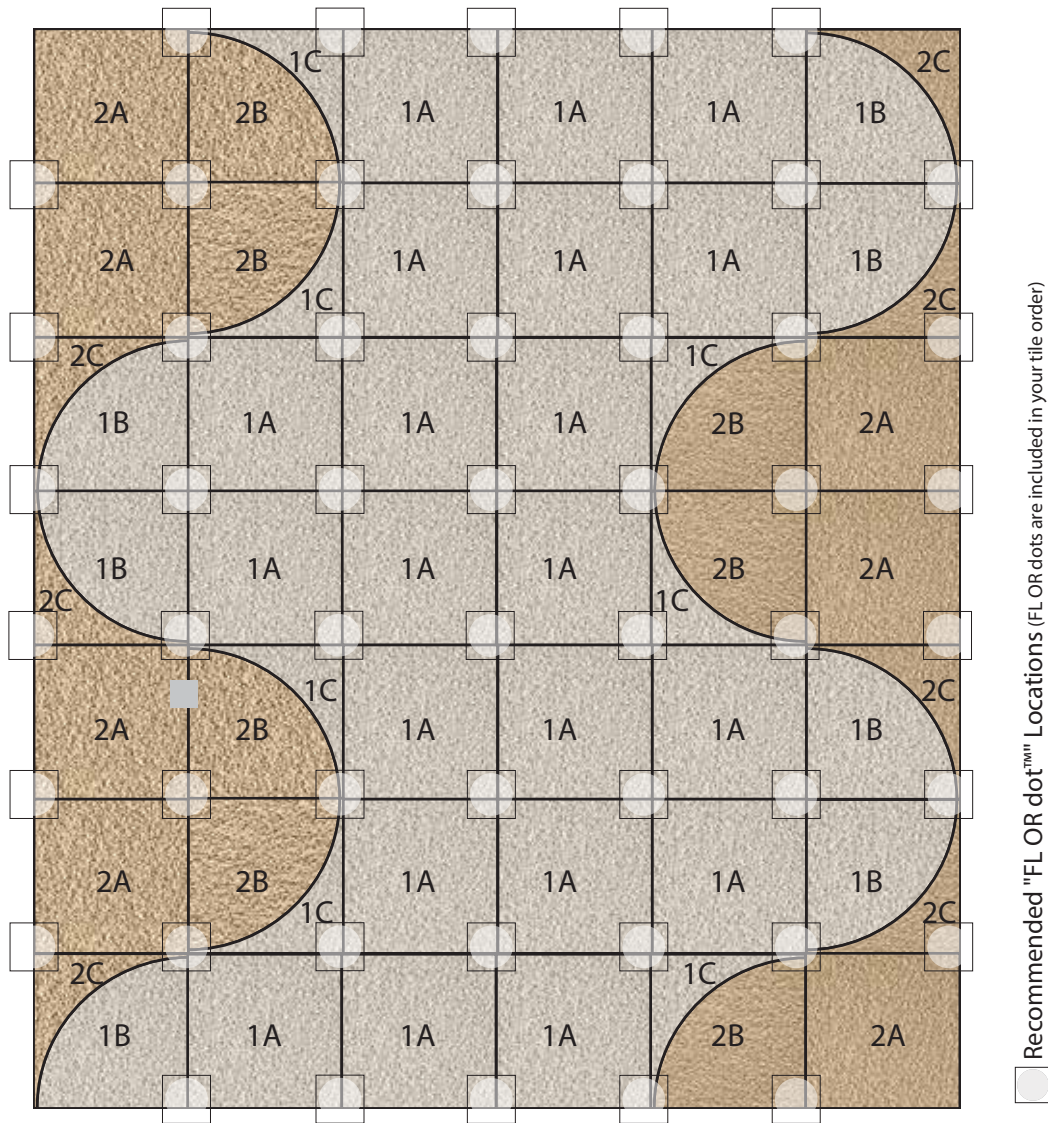

Crete Expectations

42 Tile Area Rug
9'10" X 11'6"

COMPONENTS

- 1A | Twenty One Tiles of In The Deep in Bone
- 1B | Seven Arc Cut Tiles of In The Deep in Bone
- 1C | Seven Arc Remnant Cut Tiles of In The Deep in Bone
- 2A | Seven Tiles of In The Deep in Eggnog
- 2B | Seven Arc Cut Tiles of In The Deep in Eggnog
- 2C | Seven Arc Remnant Cut Tiles of In The Deep in Bone

DISCLAIMER : Here we have illustrated a typical sized (approximately 10' x 12') area rug, but the beauty of FLOR is you can create a rug of any size. The pattern seen Above can be duplicated to become larger, or rows and columns can be removed to become smaller. Need Help? Call us at 866.952.4093.