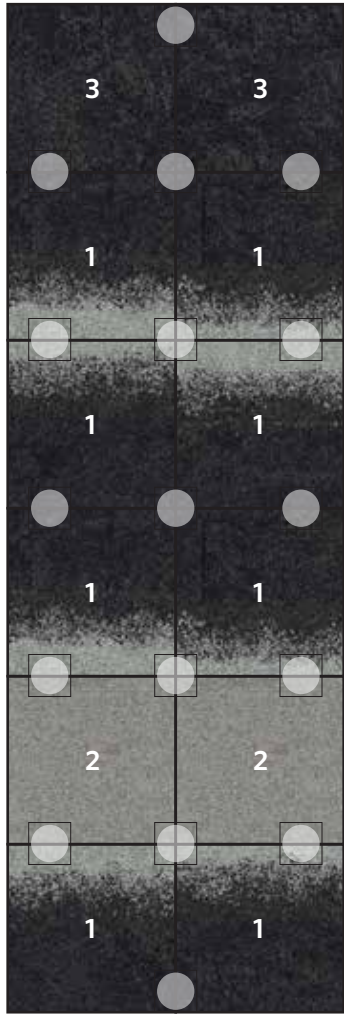

# INTO THE MYSTIC

## Irish Fog

12 Tile Area Rug  
3'3" X 9'10"

### COMPONENTS

- 1 | Eight Tiles of Urban Nature in Charcoal/Lichen
- 2 | Two Tiles of Down To Earth in Lichen
- 3 | Two Tiles of Down To Earth in Charcoal

*DISCLAIMER : Here we have illustrated a typical sized (approximately 3' x 10') area rug, but the beauty of FLOR is you can create a rug of any size. The pattern seen Above can be duplicated to become larger, or rows and columns can be removed to become smaller. Need Help? Call us at 866.952.4093.*