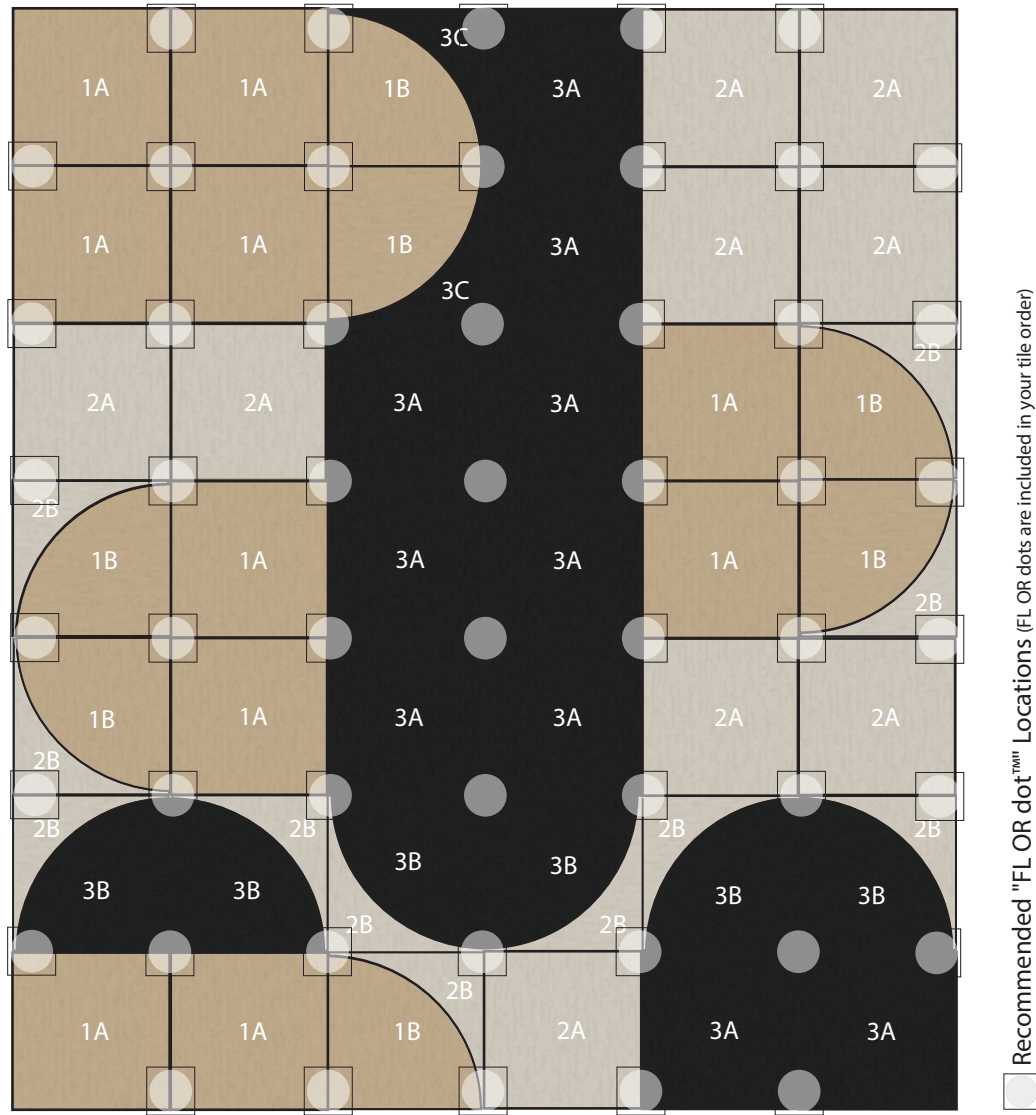

ROUND HAUS Eggnog + Bone + Black

42 Tile Area Rug
9'10" X 11'6"

COMPONENTS

- 1A** | Ten Tiles of Made You Look in Eggnog
- 1B** | Seven Arc Tiles of Made You Look in Eggnog
- 2A** | Nine Tiles of Made You Look in Bone
- 2B** | Eleven Arc Remnant Tiles of Made You Look in Bone
- 3A** | Ten Tiles of Made You Look in Black
- 3B** | Six Arc Tiles of Made You Look in Black
- 3C** | Two Arc Remnant Tiles of Made You Look in Black

DISCLAIMER : Here we have illustrated a typical sized (approximately 10' x 12') area rug, but the beauty of FLOR is you can create a rug of any size. The pattern seen Above can be duplicated to become larger, or rows and columns can be removed to become smaller. Need Help? Call us at 866.952.4093.