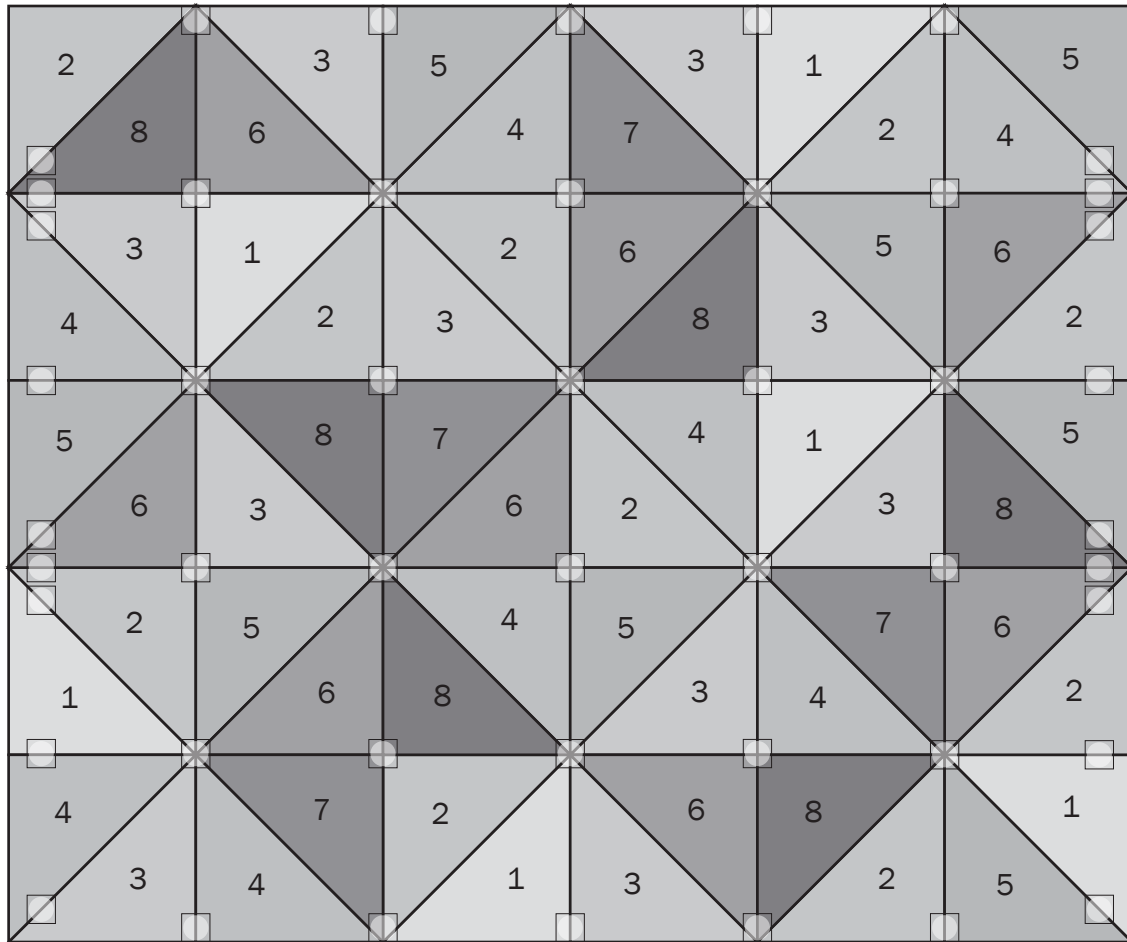

FLOR[®] PLAN

**MADE YOU LOOK
8 TRIANGLE
PATCHWORK - Kiwi**

Recommended "FL OR dot™" Locations (FL OR dots are included in your tile order)

30 Tile Area Rug
8'2" X 9'10"

COMPONENTS

- 1 | Six Triangle Tiles of Made You Look in Kiwi
- 2 | Ten Triangle Tiles of Made You Look in Titanium
- 3 | Ten Triangle Tiles of Made You Look in Grey
- 4 | Eight Triangle Tiles of Made You Look in Patina
- 5 | Eight Triangle Tiles of Made You Look in Maize
- 6 | Eight Triangle Tiles of Made You Look in Bone
- 7 | Four Triangle Tiles of Made You Look in Light Blue
- 8 | Six Triangle Tiles of Made You Look in Teal

DISCLAIMER : Here we have illustrated a typical sized (approximately 8' x 10') area rug, but the beauty of FL OR is you can create a rug of any size. The pattern seen Above can be duplicated to become larger, or rows and columns can be removed to become smaller. Need Help? Call us at 866.952.4093.