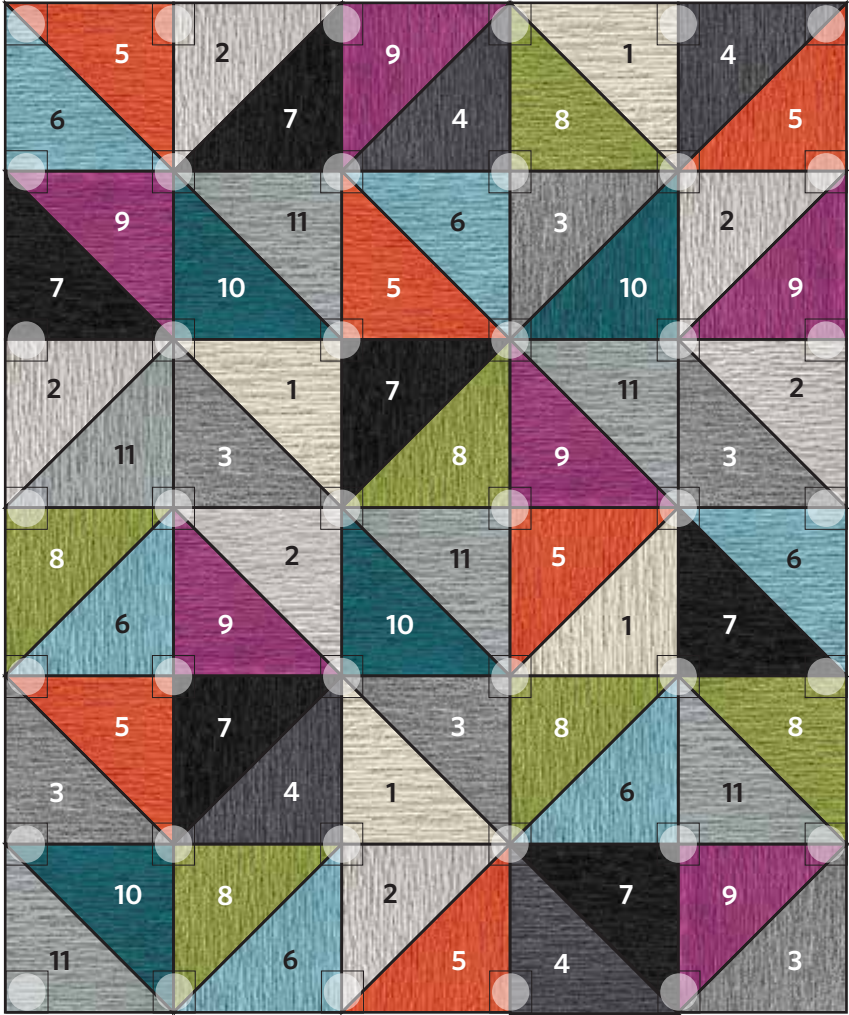

STARBURST

Multi

Recommended "FLOR dot™" Locations (FLOR dots are included in your tile order)

30 Tile Area Rug
8'2" X 9'10"

COMPONENTS

- 1 | Four Triangle Tiles of Made You Look in Pearl
- 7 | Six Triangle Tiles of Made You Look in Black
- 2 | Six Triangle Tiles of Made You Look in Chalk
- 8 | Six Triangle Tiles of Made You Look in Kiwi
- 3 | Six Triangle Tiles of Made You Look in Grey
- 9 | Six Triangle Tiles of Made You Look in Magenta
- 4 | Four Triangle Tiles of Made You Look in Slate
- 10 | Four Triangle Tiles of Made You Look in Turquoise
- 5 | Six Triangle Tiles of Made You Look in Tangerine
- 11 | Six Triangle Tiles of Made You Look in Flannel Blue
- 6 | Six Triangle Tiles of Made You Look in Light Blue

DISCLAIMER : Here we have illustrated a typical sized (approximately 8' x 10') area rug, but the beauty of FLOR is you can create a rug of any size. The pattern seen Above can be duplicated to become larger, or rows and columns can be removed to become smaller. Need Help? Call us at 866.952.4093.