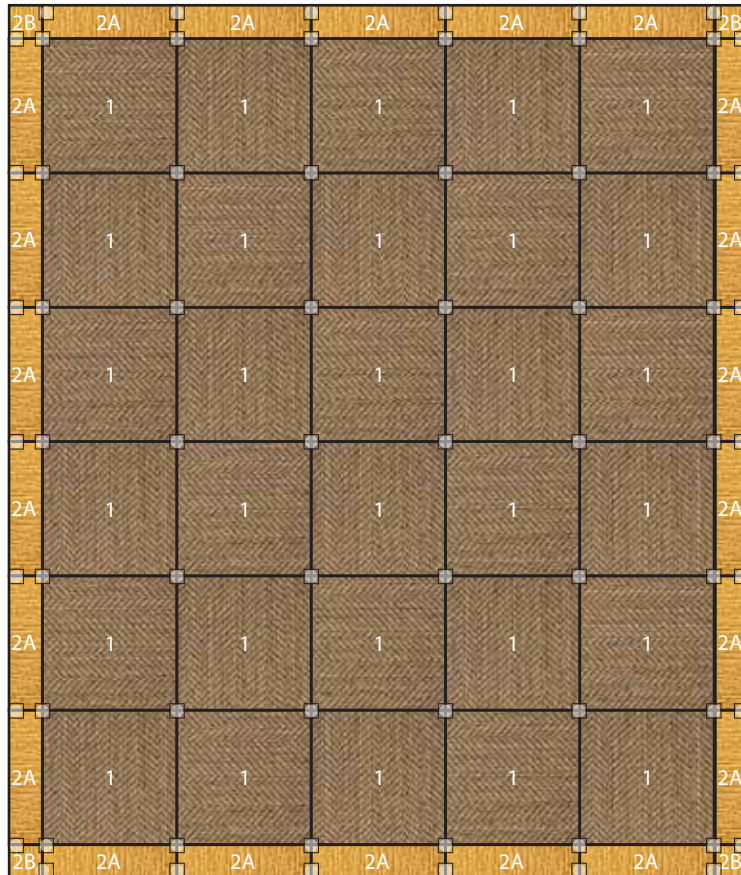

SUIT YOURSELF QUARTER BORDER Raffia + Marigold

Recommended FLORdot™ Locations (FLORdots are included in your tile order)

36 Tile Area Rug
9' X 10'6"

COMPONENTS

- 1 | Thirty Tiles of Suit Yourself in Raffia
- 2 | Twenty-Two Quarter Tiles of Made You Look in Marigold
- 3 | Four Corner Tiles of Made You Look in Marigold

DISCLAIMER : Here we have illustrated a typical sized (approximately 9' x 11') area rug, but the beauty of FLOR is you can create a rug of any size. The pattern seen Above can be duplicated to become larger, or rows and columns can be removed to become smaller. Need Help? Call us at 866.952.4093.