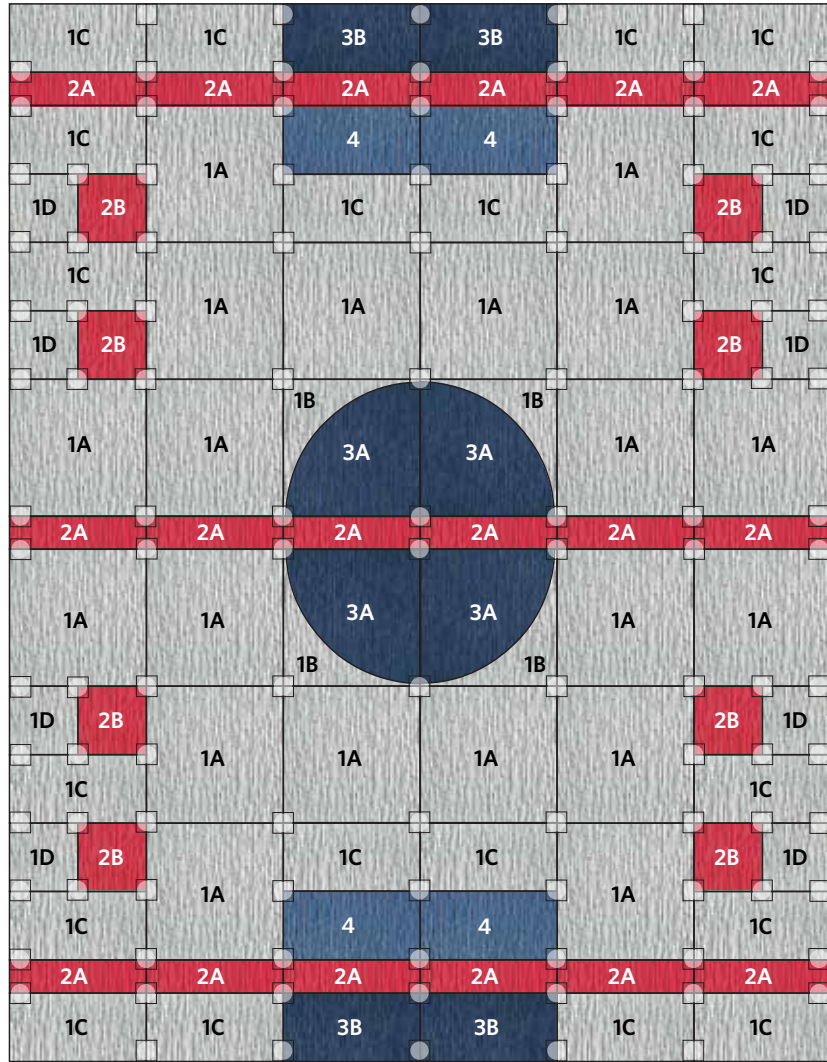

HOCKEY RINK RUG

Frost

Recommended "FLOR dot™" Locations (FLOR dots are included in your tile order)

51 Tile Area Rug
9'10" X 12'4"

COMPONENTS

- 1A** | Twenty Tiles of Made You Look in Frost
- 1B** | Four Arc Edge Tiles of Made You Look in Frost
- 1C** | Twenty Half Cut Tiles of Made You Look in Frost
- 1D** | Eight Quad Cut Tiles of Made You Look in Frost
- 2A** | Eighteen Quarter Cut Tiles of Made You Look in Persimmon
- 2B** | Eight Quad Cut Tiles of Made You Look in Persimmon
- 3A** | Four Arc Cut Tiles of Made You Look in Cobalt
- 3B** | Four Half Cut Tiles of Made You Look in Cobalt
- 4** | Four Half Cut Tiles of Made You Look in Tidal

DISCLAIMER : Here we have illustrated a typical sized (approximately 10' x 12') area rug, but the beauty of FLOR is you can create a rug of any size. The pattern seen Above can be duplicated to become larger, or rows and columns can be removed to become smaller. Need Help? Call us at 866.952.4093.