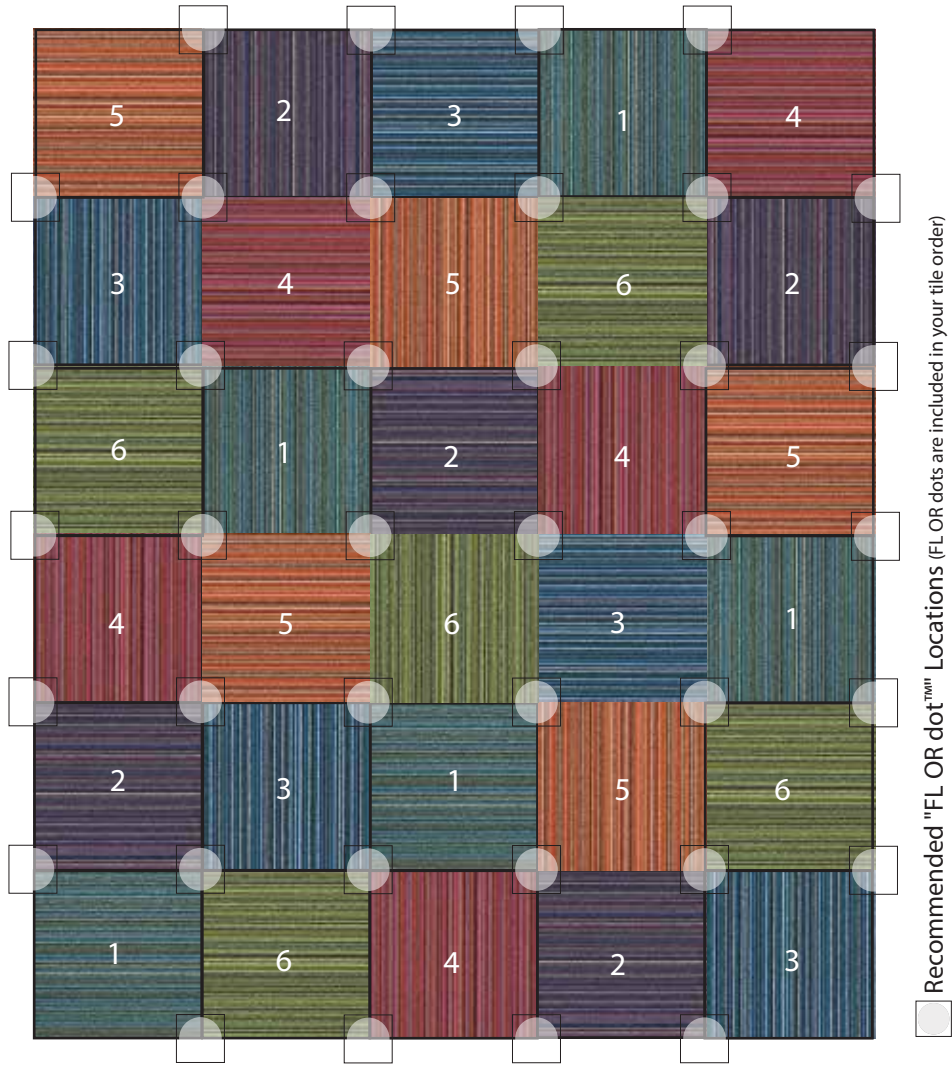

UPCYCLE 6 PATCHWORK Multi

30 Tile Area Rug
8'2" X 9'8"

COMPONENTS

- 1 | Five Tiles of Upcycle in Teal
- 2 | Five Tiles of Upcycle in Purple
- 3 | Five Tiles of Upcycle in Blue Jay
- 4 | Five Tiles of Upcycle in Magenta
- 5 | Five Tiles of Upcycle in Orange
- 6 | Five Tiles of Upcycle in Lime

DISCLAIMER : Here we have illustrated a typical sized (approximately 8' x 10') area rug, but the beauty of FLOR is you can create a rug of any size. The pattern seen Above can be duplicated to become larger, or rows and columns can be removed to become smaller. Need Help? Call us at 866.952.4093.