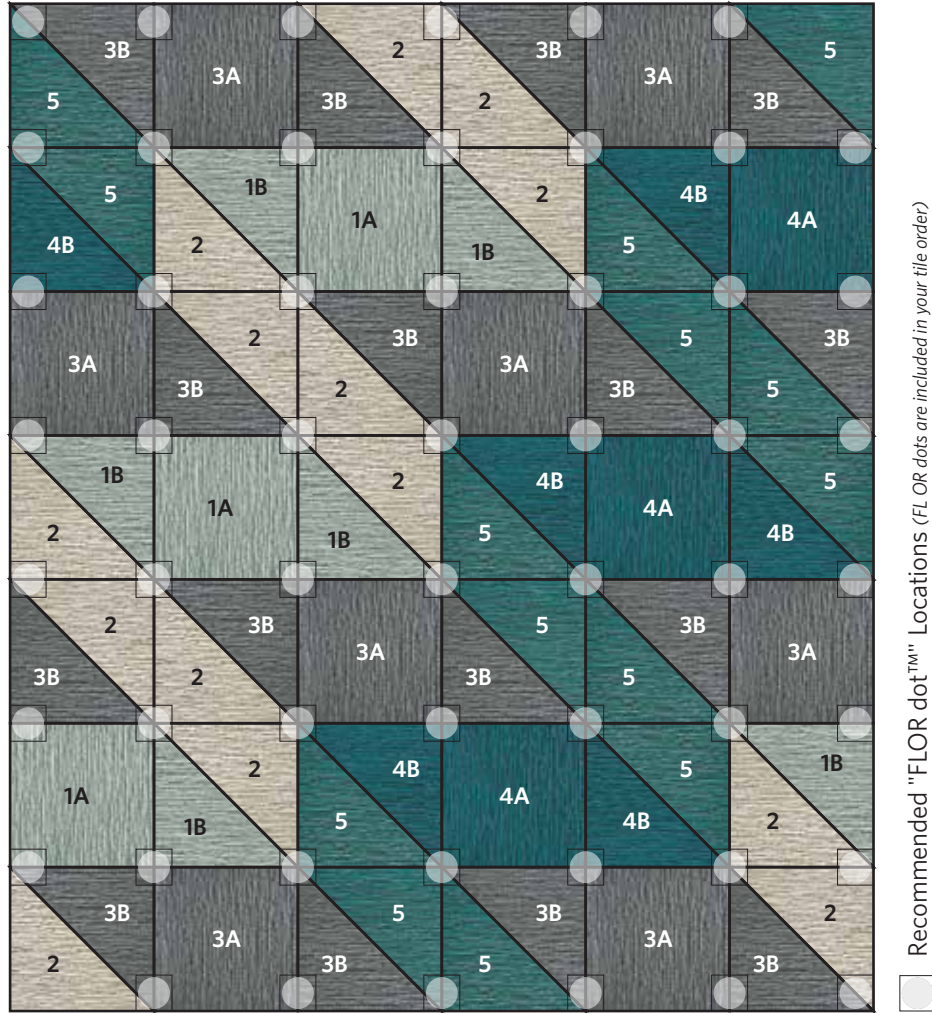

WILD SIDE

Teal

42 Tile Area Rug
9'10" X 11'6"

COMPONENTS

- 1A** | Three Tiles of Made You Look in Spa
- 1B** | Six Triangle Tiles of Made You Look in Spa
- 2** | Fourteen Triangle Tiles of Made You Look in Patina
- 3A** | Eight Tiles of Made You Look in Granite
- 3B** | Sixteen Triangle Tiles of Made You Look in Granite
- 4A** | Three Tiles of Made You Look in Turquoise
- 4B** | Six Triangle Tiles of Made You Look in Turquoise
- 5** | Fourteen Triangle Tiles of Made You Look in Teal

DISCLAIMER : Here we have illustrated a typical sized (approximately 10' x 12') area rug, but the beauty of FL OR is you can create a rug of any size. The pattern seen Above can be duplicated to become larger, or rows and columns can be removed to become smaller. Need Help? Call us at 866.952.4093.