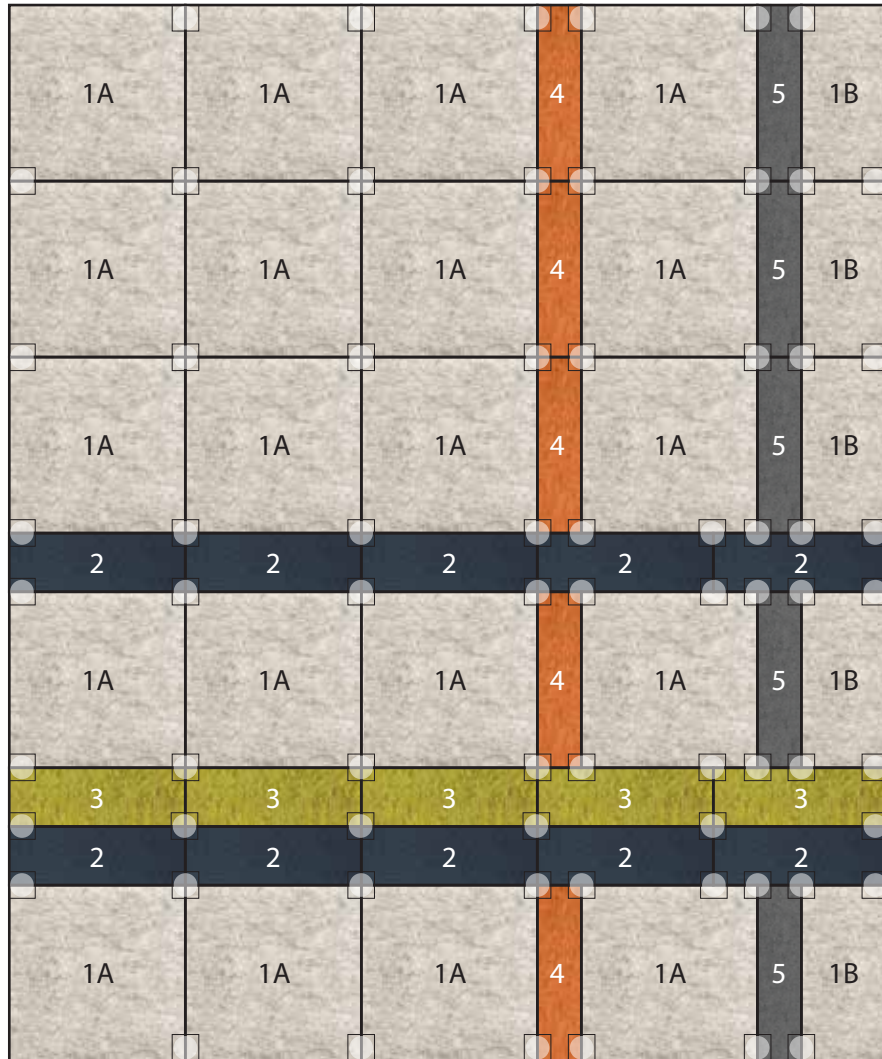

LAKE COUNTY Tumeric

Recommended "FLOR dot™" Locations (FLOR dots are included in your tile order)

30 Tile Area Rug
8'2" X 9'10"

COMPONENTS

- 1A | Twenty Tiles of Fedora in Salt
- 1B | Five Half Tiles of Fedora in Salt
- 2 | Ten Third Tiles of Fedora in Juniper
- 3 | Five Third Tiles of Fedora in Citron
- 4 | Five Quarter Tiles of Fedora in Tumeric
- 5 | Five Quarter Tiles of Fedora in Zinc

DISCLAIMER : Here we have illustrated a typical sized (approximately 8' x 10') area rug, but the beauty of FLOR is you can create a rug of any size. The pattern seen Above can be duplicated to become larger, or rows and columns can be removed to become smaller. Need Help? Call us at 866.952.4093.