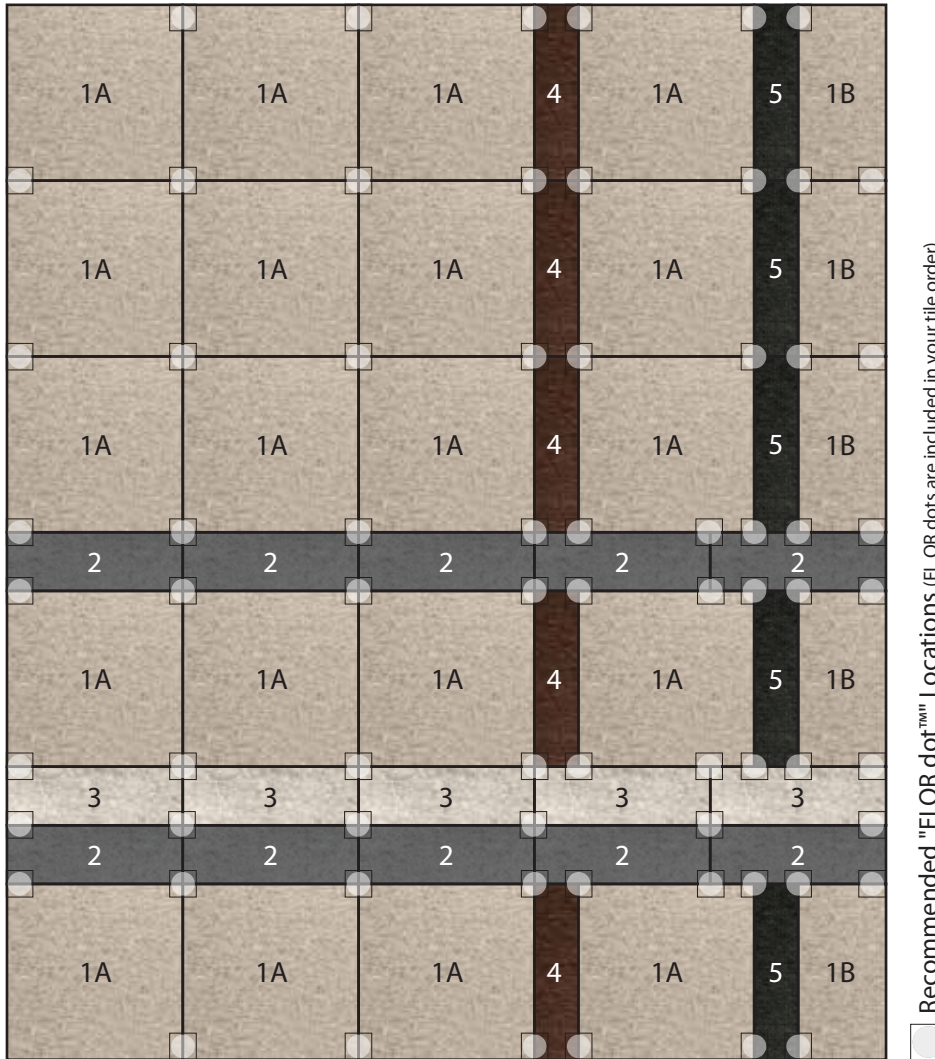

## LAKE COUNTY Walnut

30 Tile Area Rug  
8'2" X 9'10"

### COMPONENTS

- 1A | Twenty Tiles of Fedora in Taupe
- 1B | Five Half Tiles of Fedora in Taupe
- 2 | Ten Third Tiles of Fedora in Zinc
- 3 | Five Third Tiles of Fedora in Salt
- 4 | Five Quarter Tiles of Fedora in Walnut
- 5 | Five Quarter Tiles of Fedora in Pepper

DISCLAIMER : Here we have illustrated a typical sized (approximately 8' x 10') area rug, but the beauty of FLOR is you can create a rug of any size. The pattern seen Above can be duplicated to become larger, or rows and columns can be removed to become smaller. Need Help? Call us at 866.952.4093.