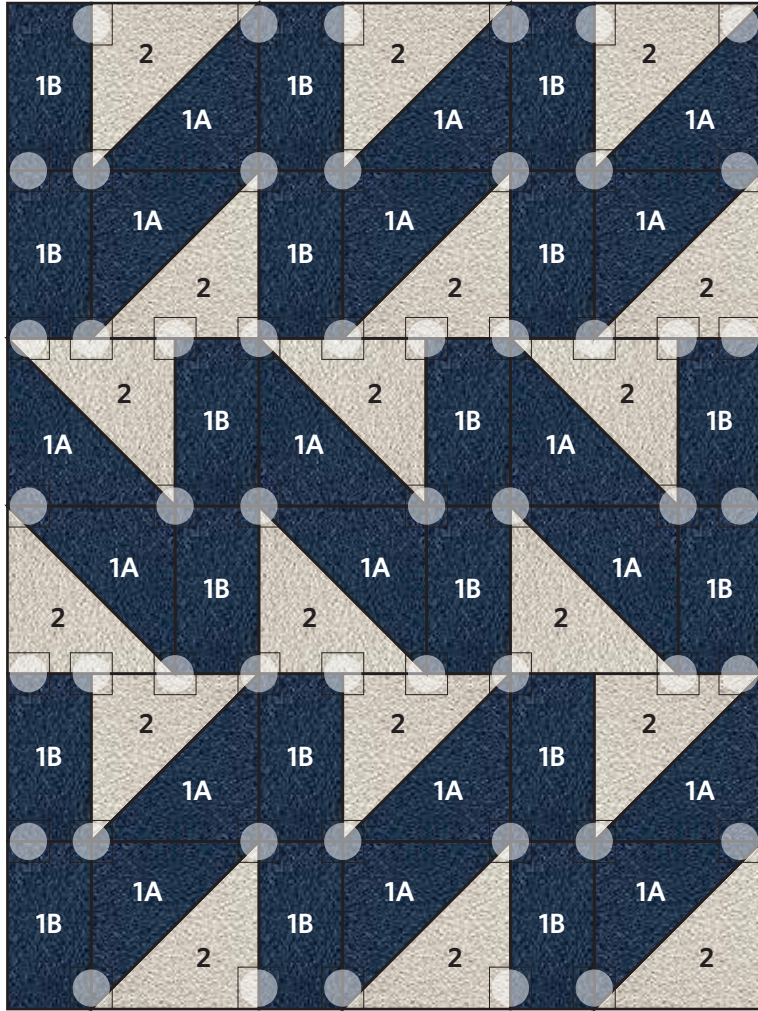

MERMAID BRAID Cobalt

27 Tile Area Rug
7'5" X 9'10"

COMPONENTS

- 1A** | Eighteen Triangle Tiles of In The Deep in Cobalt
- 1B** | Eighteen Half Tiles of In The Deep in Cobalt
- 2** | Eighteen Triangle Tiles of In The Deep in Bone

DISCLAIMER : Here we have illustrated a typical sized (approximately 8' x 10') area rug, but the beauty of FL OR is you can create a rug of any size. The pattern seen Above can be duplicated to become larger, or rows and columns can be removed to become smaller. Need Help? Call us at 866.952.4093.