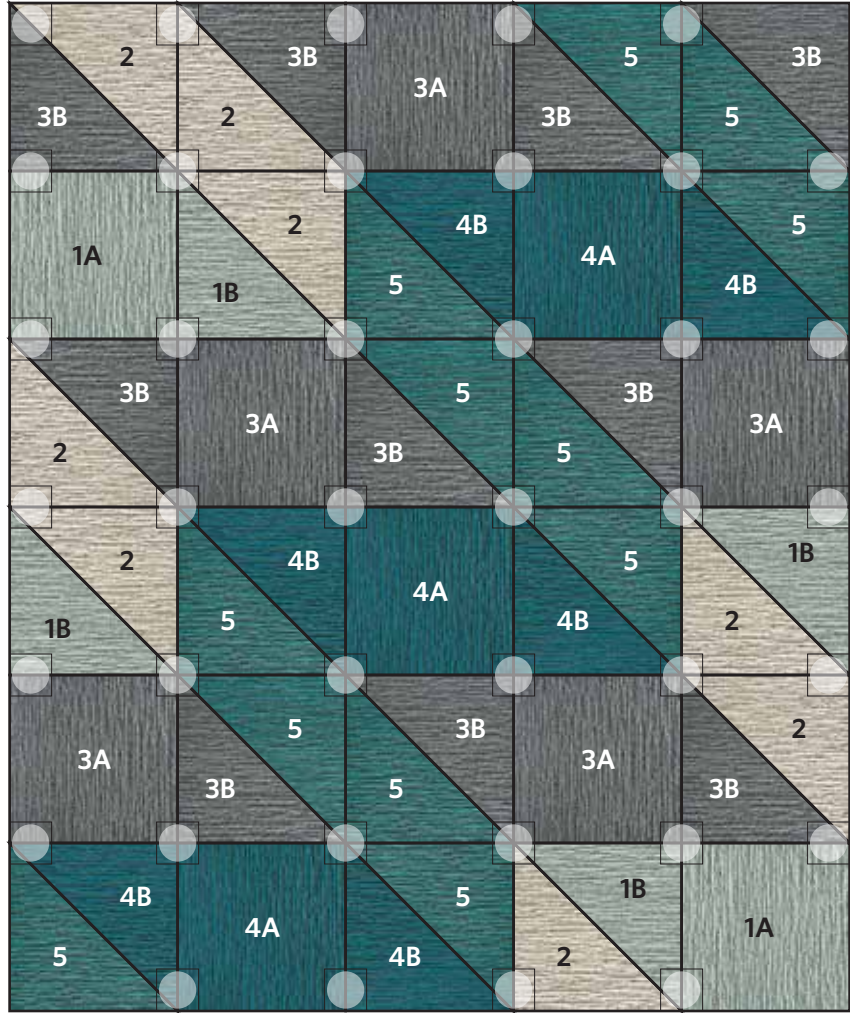

WILD SIDE

Teal

30 Tile Area Rug
8'2" X 9'10"

COMPONENTS

- 1A** | Two Tiles of Made You Look in Spa
- 1B** | Four Triangle Tiles of Made You Look in Spa
- 2** | Eight Triangle Tiles of Made You Look in Patina
- 3A** | Five Tiles of Made You Look in Granite
- 3B** | Ten Triangle Tiles of Made You Look in Granite
- 4A** | Three Tiles of Made You Look in Turquoise
- 4B** | Six Triangle Tiles of Made You Look in Turquoise
- 5** | Twelve Triangle Tiles of Made You Look in Teal

DISCLAIMER : Here we have illustrated a typical sized (approximately 8' x 10') area rug, but the beauty of FL OR is you can create a rug of any size. The pattern seen Above can be duplicated to become larger, or rows and columns can be removed to become smaller. Need Help? Call us at 866.952.4093.