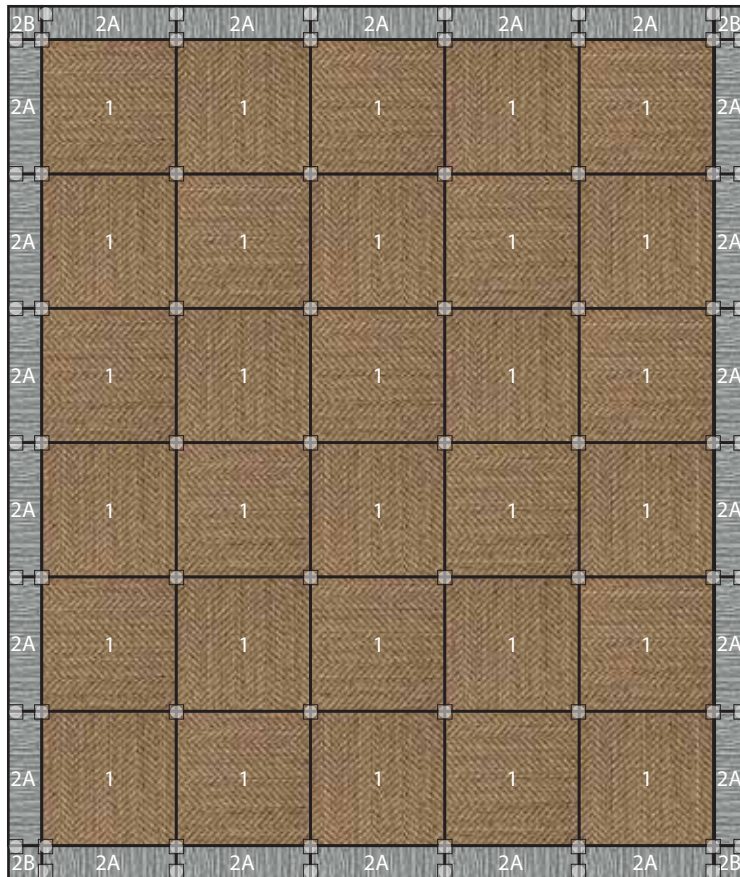

SUIT YOURSELF QUARTER BORDER Raffia + Flannel Blue

Recommended "FL OR dot" Locations (FL OR dots are included in your tile order)

36 Tile Area Rug
9' X 10'6"

COMPONENTS

- 1 | Thirty Tiles of Suit Yourself in Raffia
- 2 | Twenty-Two Quarter Tiles of Made You Look in Flannel Blue
- 3 | Four Corner Tiles of Made You Look in Flannel Blue

DISCLAIMER : Here we have illustrated a typical sized (approximately 9' x 11') area rug, but the beauty of FLOR is you can create a rug of any size. The pattern seen Above can be duplicated to become larger, or rows and columns can be removed to become smaller. Need Help? Call us at 866.952.4093.