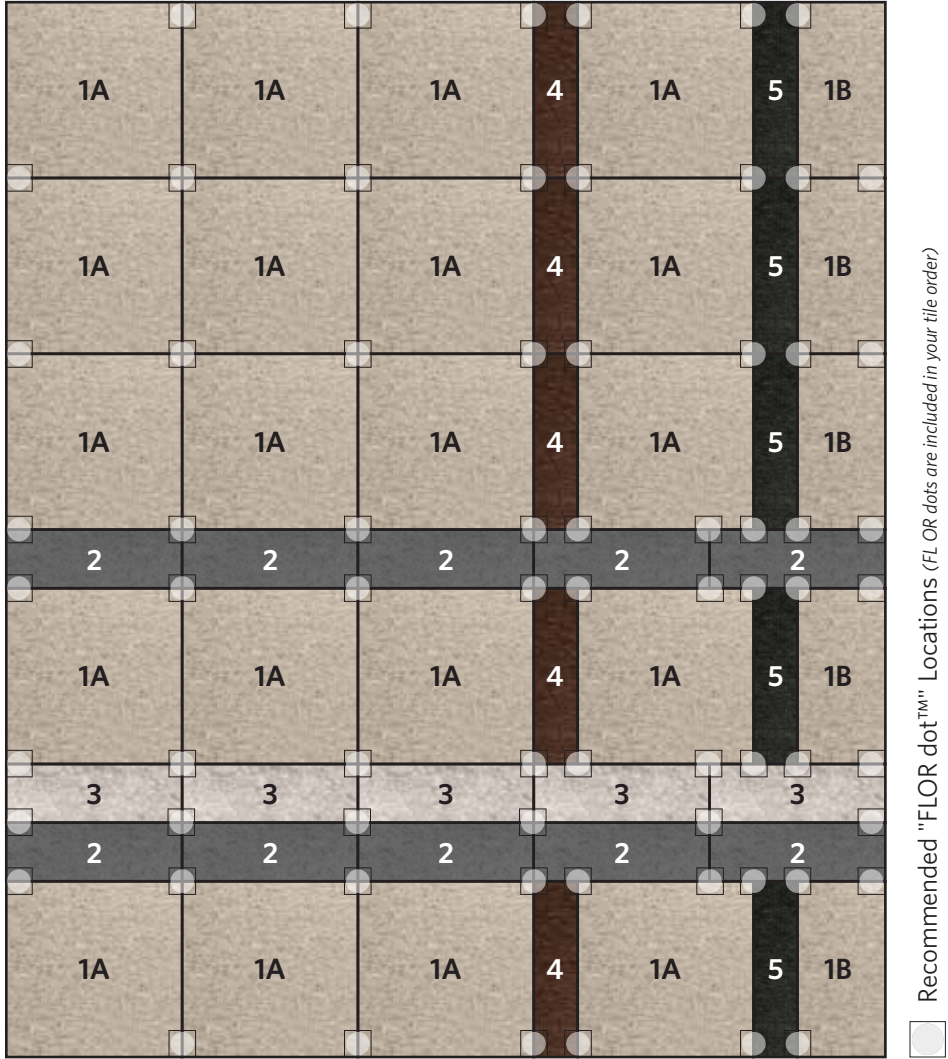

# LAKE COUNTY Walnut

30 Tile Area Rug  
8'2" X 9'10"

## COMPONENTS

- 1A** | Twenty Tiles of Fedora in Taupe
- 1B** | Five Half Tiles of Fedora in Taupe
- 2** | Ten Third Tiles of Fedora in Flannel
- 3** | Five Third Tiles of Fedora in Oatmeal
- 4** | Five Quarter Tiles of Fedora in Walnut
- 5** | Five Quarter Tiles of Fedora in Charcoal

*DISCLAIMER : Here we have illustrated a typical sized (approximately 8' x 10') area rug, but the beauty of FLOR is you can create a rug of any size. The pattern seen Above can be duplicated to become larger, or rows and columns can be removed to become smaller. Need Help? Call us at 866.952.4093.*