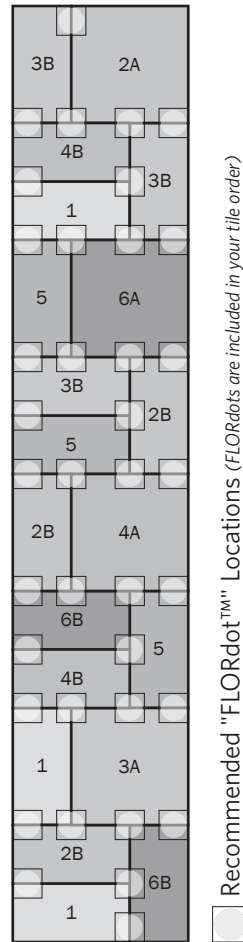

FLOR[®] PLAN

**UPCYCLE 5 CUT
DESIGN**
Blue Jay

12 Tile Area Rug
2'6" x 13'1"

COMPONENTS

- | | |
|--|--|
| 1 Three Half Tiles of Upcycle in Blue Jay | 4A One Tile of Upcycle in Purple |
| 2A One Tile of Upcycle in Orange | 4B Two Half Tiles of Upcycle in Purple |
| 2B Three Half Tiles of Upcycle in Orange | 5 Three Half Tiles of Upcycle in Lime |
| 3A One Tile of Upcycle in Teal | 6A One Tile of Upcycle in Magenta |
| 3B Three Half Tiles of Upcycle in Teal | 6B Two Half Tiles of Upcycle in Magenta |

DISCLAIMER : Here we have illustrated a typical sized (approximately 3' x 13') area rug, but the beauty of FLOR is you can create a rug of any size. The pattern seen above can be duplicated to become larger, or rows and columns can be removed to become smaller. Need Help? Call us at 866.952.4093.