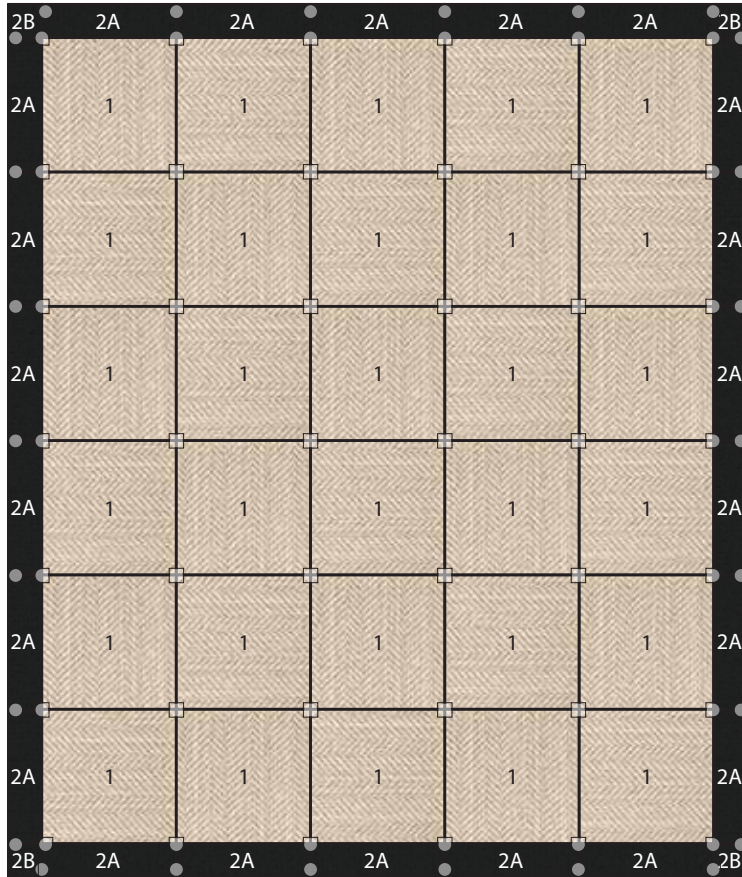

SUIT YOURSELF QUARTER BORDER Linen + Black

36 Tile Area Rug
9' X 10'6"

COMPONENTS

- 1 | Thirty Tiles of Suit Yourself in Linen
- 2 | Twenty-Two Quarter Tiles of Made You Look in Black
- 3 | Four Corner Tiles of Made You Look in Black

DISCLAIMER : Here we have illustrated a typical sized (approximately 9' x 12') area rug, but the beauty of FLOR is you can create a rug of any size. The pattern seen Above can be duplicated to become larger, or rows and columns can be removed to become smaller. Need Help? Call us at 866.952.4093.