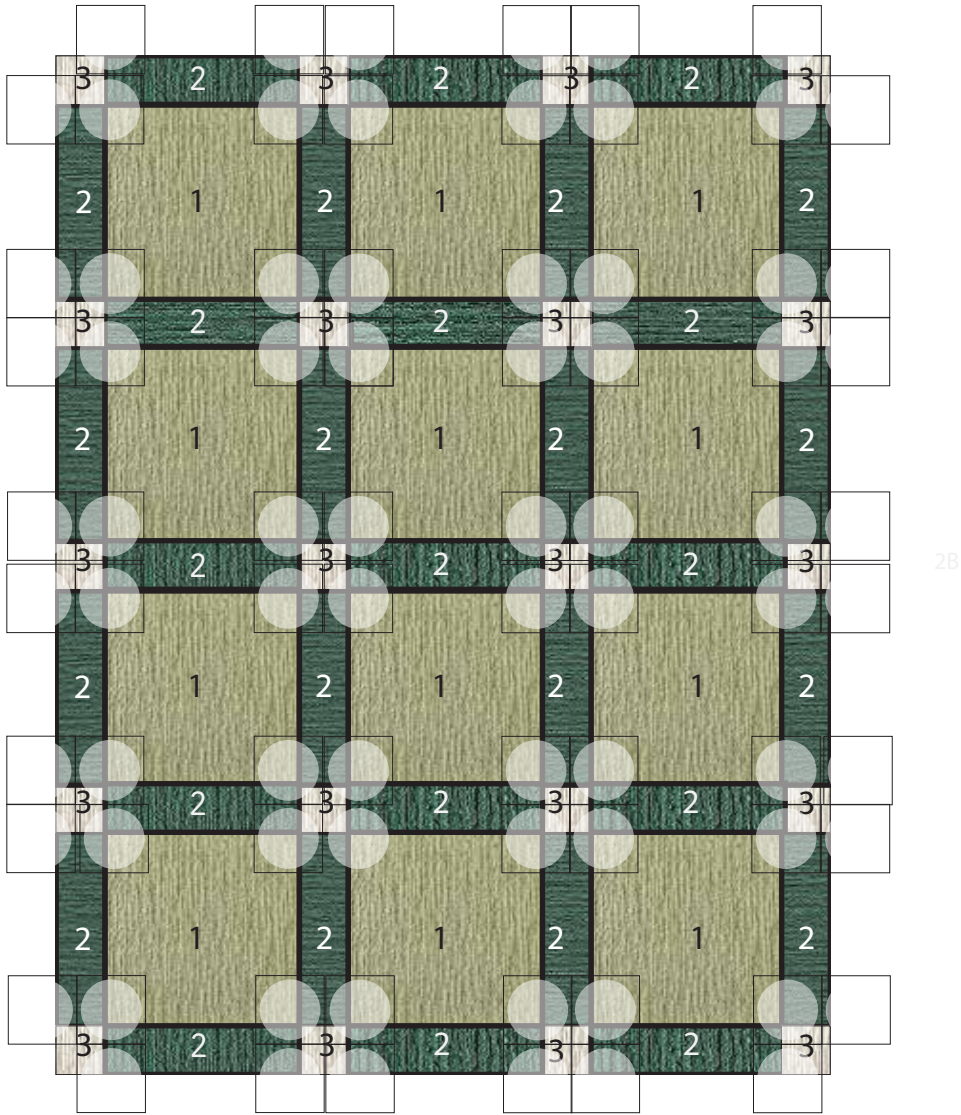

Boxed In

22 Tile Area Rug
6'7" X 8'7"

COMPONENTS

- 1 | Twelve Tiles of Made You Look in Mint
- 2 | Thirty One 1/4 Cut Tiles of Made You Look in Emerald
- 3 | Twenty 1/16 Cut Tiles of Made You Look in Bone

Recommended "FL OR dot™" Locations (FL OR dots are included in your tile order)

DISCLAIMER : Here we have illustrated a typical sized (approximately 10' x 12') area rug, but the beauty of FLOR is you can create a rug of any size. The pattern seen Above can be duplicated to become larger, or rows and columns can be removed to become smaller. Need Help? Call us at 866.952.4093.