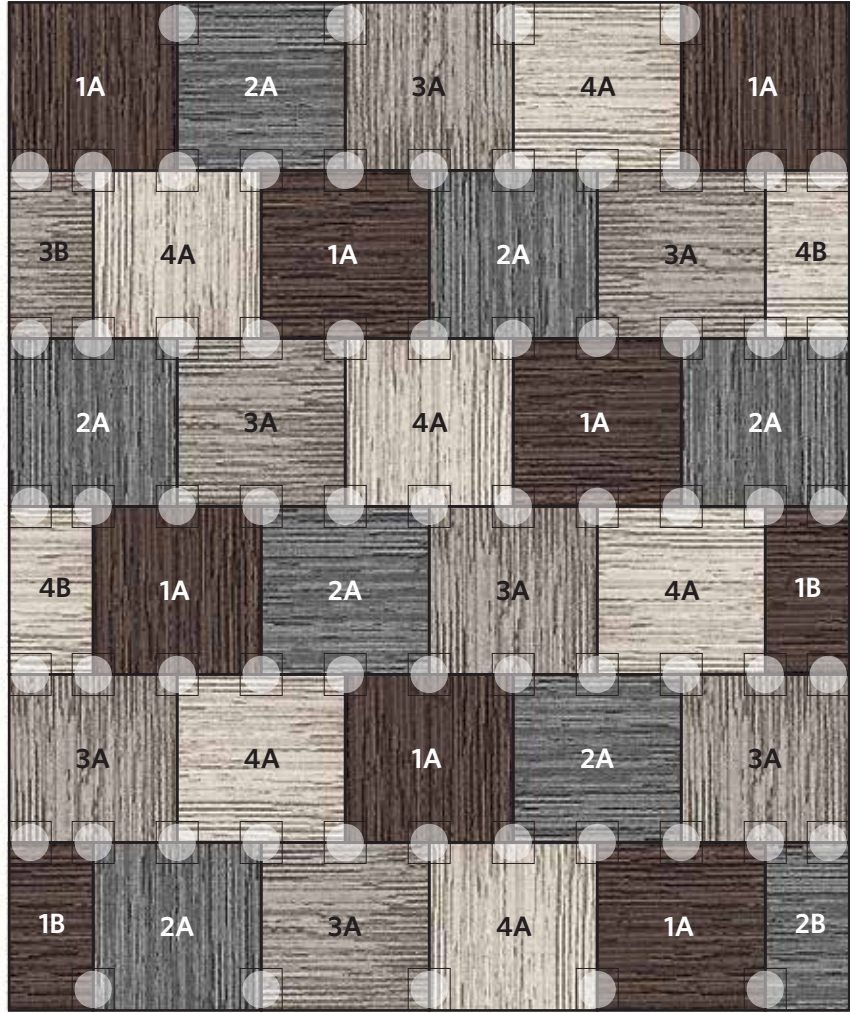

BALAINE DU ROY

Oyster

Recommended "FLOR dot™" Locations (FLOR dots are included in your tile order)

30 Tile Area Rug
8'2" X 9'10"

COMPONENTS

- 1A** | Seven Tiles of Fully Barked in Mahogany
- 1B** | Two Half Tiles of Fully Barked in Mahogany
- 2A** | Seven Tiles of Fully Barked in Titanium
- 2B** | One Half Tile of Fully Barked in Titanium
- 3A** | Seven Tiles of Fully Barked in Oyster
- 3B** | One Half Tile of Fully Barked in Oyster
- 4A** | Six Tiles of Fully Barked in Chalk
- 4B** | Two Half Tiles of Fully Barked in Chalk

DISCLAIMER : Here we have illustrated a typical sized (approximately 8' x 10') area rug, but the beauty of FLOR is you can create a rug of any size. The pattern seen Above can be duplicated to become larger, or rows and columns can be removed to become smaller. Need Help? Call us at 866.952.4093.