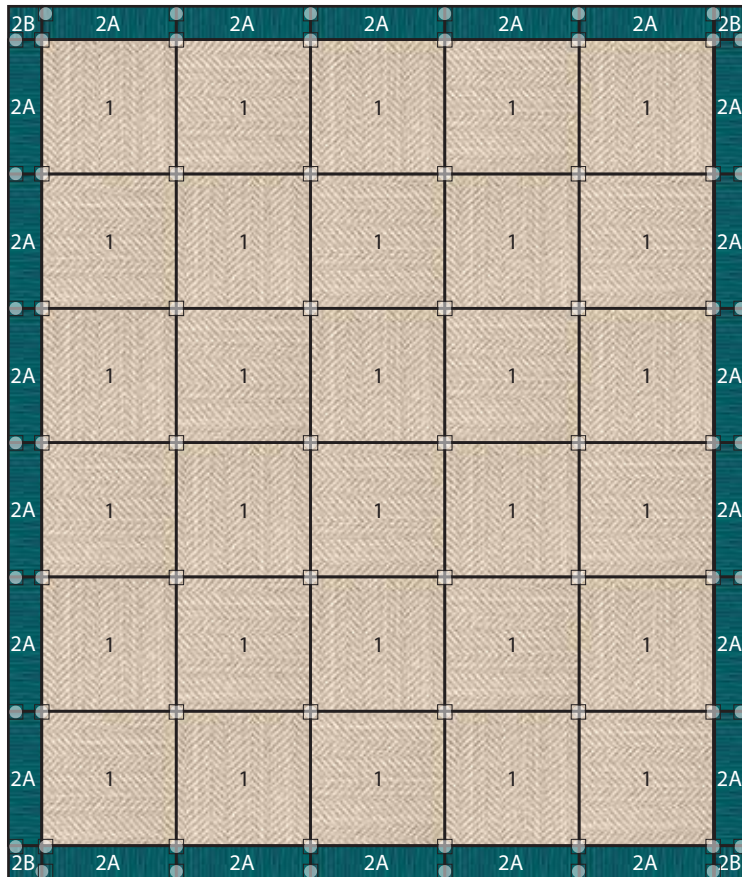

SUIT YOURSELF QUARTER BORDER Linen + Turquoise

36 Tile Area Rug
9' X 10'6"

COMPONENTS

- 1 | Thirty Tiles of Suit Yourself in Linen
- 2 | Twenty-Two Quarter Tiles of Made You Look in Turquoise
- 3 | Four Corner Tiles of Made You Look in Turquoise

DISCLAIMER : Here we have illustrated a typical sized (approximately 9' x 11') area rug, but the beauty of FLOR is you can create a rug of any size. The pattern seen Above can be duplicated to become larger, or rows and columns can be removed to become smaller. Need Help? Call us at 866.952.4093.