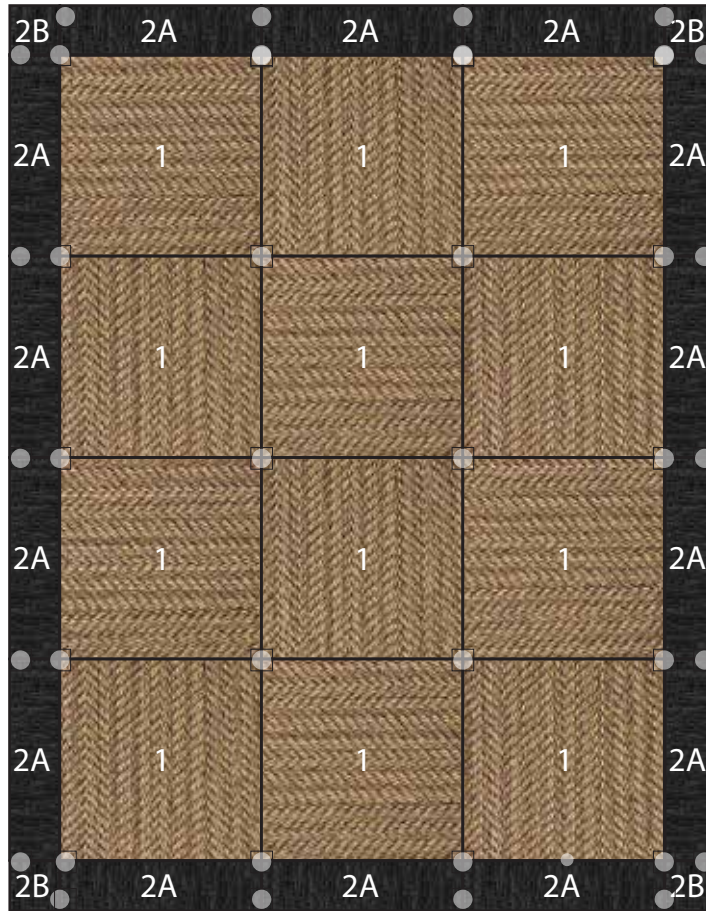

SUIT YOURSELF QUARTER BORDER Raffia + Black

Recommended "FL OR dot" Locations (FL OR dots are included in your tile order)

16 Tile Area Rug
5'8" X 7'4"

COMPONENTS

- 1 | Twelve Tiles of Suit Yourself in Raffia
- 2A | Fourteen Quarter Tiles of Made You Look in Black
- 2B | Four Sixteenth Tiles of Made You Look in Black

DISCLAIMER : Here we have illustrated a typical sized (approximately 6' x 7') area rug, but the beauty of FLOR is you can create a rug of any size. The pattern seen Above can be duplicated to become larger, or rows and columns can be removed to become smaller. Need Help? Call us at 866.952.4093.