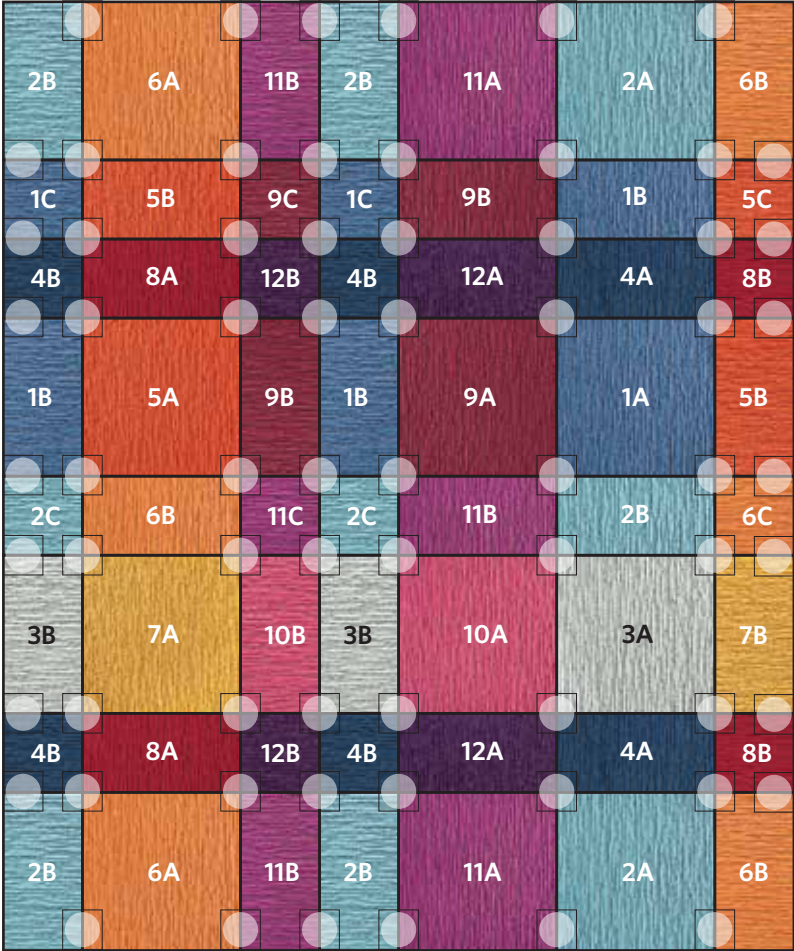

# PICNIC BREAKFAST Multi

 Recommended "FLOR dot™" Locations (FL OR dots are included in your tile order)

30 Tile Area Rug  
8'2" X 9'10"

## COMPONENTS

- 1A | One Tile of Made You Look in Tidal
- 1B | Three Half Tiles of Made You Look in Tidal
- 1C | Two Quad Tiles of Made You Look in Tidal
- 2A | Two Tiles of Made You Look in Light Blue
- 2B | Five Half Tiles of Made You Look in Light Blue
- 2C | Two Quad Tiles of Made You Look in Light Blue
- 3A | One Tile of Made You Look in Seafoam
- 3B | Two Half Tiles of Made You Look in Seafoam
- 4A | Two Half Tiles of Made You Look in Cobalt
- 4B | Four Quad Tiles of Made You Look in Cobalt
- 5A | One Tile of Made You Look in Tangerine
- 5B | Two Half Tiles of Made You Look in Tangerine
- 5C | One Quad Tile of Made You Look in Tangerine
- 6A | Two Tiles of Made You Look in Clementine
- 6B | Three Half Tiles of Made You Look in Clementine
- 6C | One Quad Tile of Made You Look in Clementine
- 7A | One Tile of Made You Look in Marigold
- 7B | One Half Tile of Made You Look in Marigold
- 8A | Two Half Tiles of Made You Look in Scarlet
- 8B | Two Quad Tiles of Made You Look in Scarlet
- 9A | One Tile of Made You Look in Berry
- 9B | Two Half Tiles of Made You Look in Berry
- 9C | One Quad Tile of Made You Look in Berry
- 10A | One Tile of Made You Look in Pink
- 10B | One Half Tile of Made You Look in Pink
- 11A | Two Tiles of Made You Look in Magenta
- 11B | Three Half Tiles of Made You Look in Magenta
- 11C | One Quad Tile of Made You Look in Magenta
- 12A | Two Half Tiles of Made You Look in Purple
- 12B | Two Quad Tiles of Made You Look in Purple

*DISCLAIMER : Here we have illustrated a typical sized (approximately 8' x 10') area rug, but the beauty of FL OR is you can create a rug of any size. The pattern seen Above can be duplicated to become larger, or rows and columns can be removed to become smaller. Need Help? Call us at 866.952.4093.*