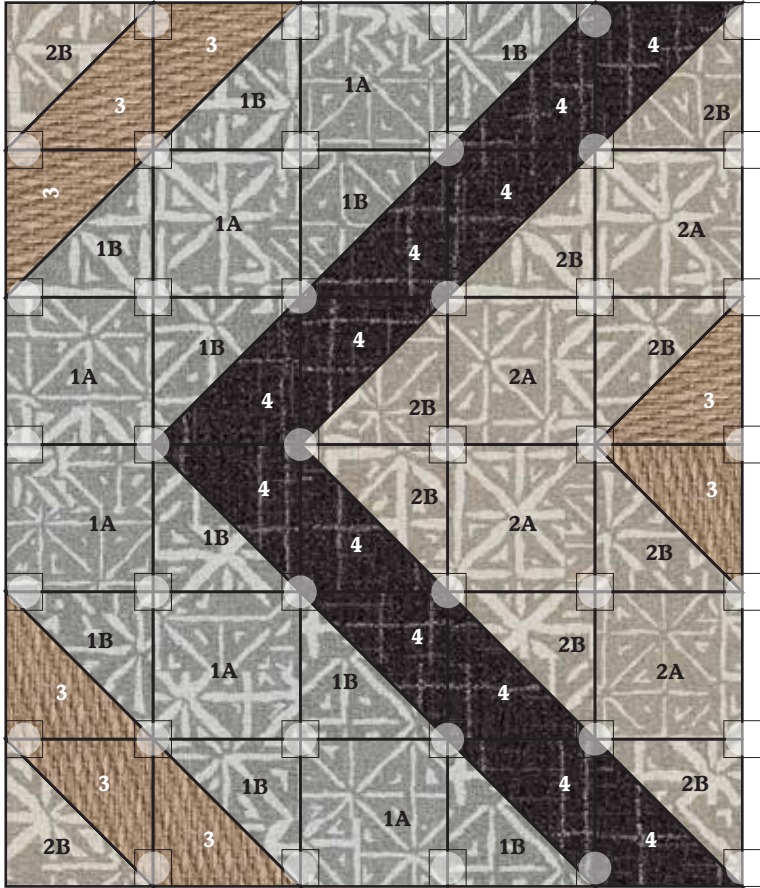

# LET'S VACATION Dune

Recommended "FL OR dot" Locations (FL OR dots are included in your tile order)

30 Tile Area Rug  
8'2" X 9'8"

## COMPONENTS

- 1A | Six Tiles of Yabara in Stone
- 1B | Ten Triangle Tiles of Yabara in Stone
- 2A | Four Tiles of Yabara in Dune
- 2B | Ten Triangle Tiles of Coming Along in Tan
- 3 | Eight Triangle Tiles of Coming Along in Tan
- 4 | Twelve Triangle Tiles of Carry A Torch in Ebony

DISCLAIMER : Here we have illustrated a typical sized (approximately 8' x 10') area rug, but the beauty of FLOR is you can create a rug of any size. The pattern seen Above can be duplicated to become larger, or rows and columns can be removed to become smaller. Need Help? Call us at 866.952.4093.