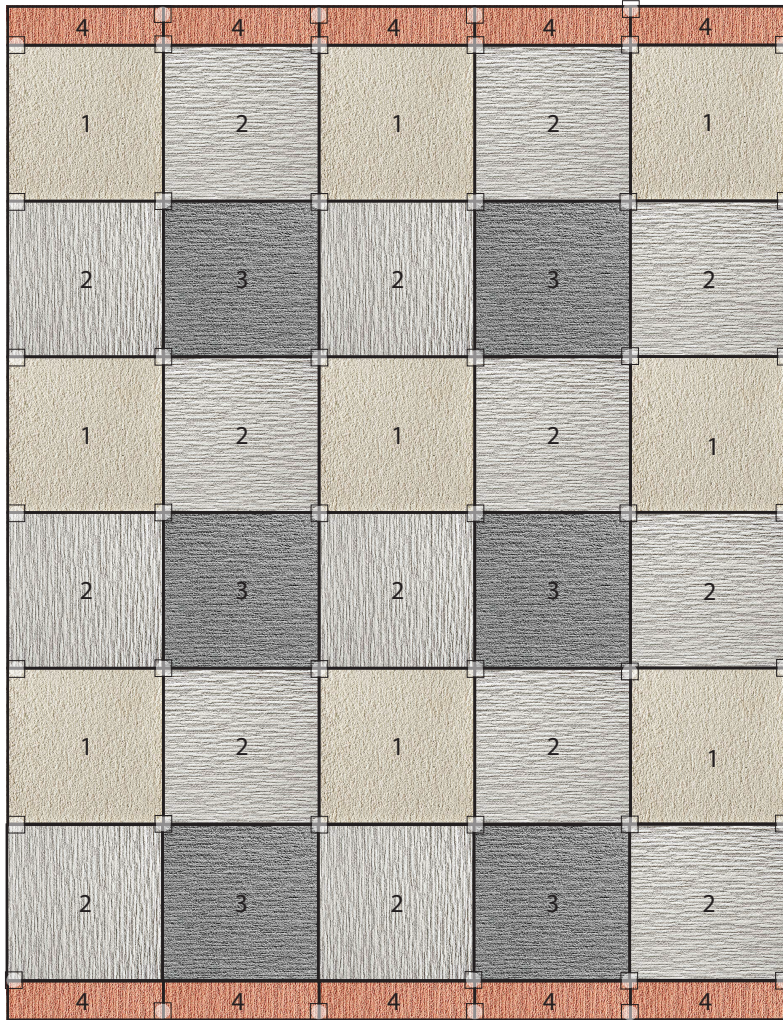

Smart Tartan Grey

Recommended "FLOR dot™" Locations (FLOR dots are included in your tile order)

33 Tile Area Rug
8'7" X 10'7"

COMPONENTS

- 1 | Nine Tiles of Heaven Sent in Bone
- 2 | Fifteen Tiles of Made You Look in Chalk
- 3 | Six Tiles of Made You Look in Grey
- 4 | Ten Quarter Tiles of Made You Look in Coral

DISCLAIMER : Here we have illustrated a typical sized (approximately 8' x 11') area rug, but the beauty of FLOR is you can create a rug of any size. The pattern seen Above can be duplicated to become larger, or rows and columns can be removed to become smaller. Need Help? Call us at 866.952.4093.