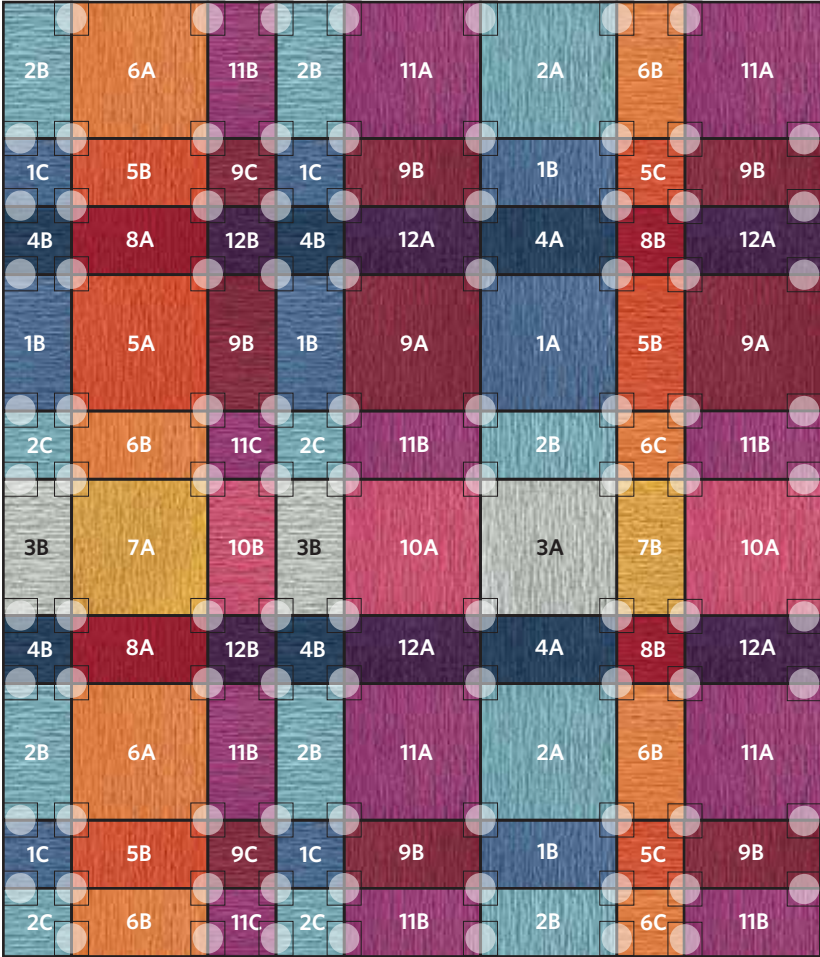

PICNIC BREAKFAST Multi

 Recommended "FLORdot™" Locations (FL OR dots are included in your tile order)

42 Tile Area Rug
9'10" X 11'6"

COMPONENTS

- 1A | One Tile of Made You Look in Tidal
- 1B | Four Half Tiles of Made You Look in Tidal
- 1C | Four Quad Tiles of Made You Look in Tidal
- 2A | Two Tiles of Made You Look in Light Blue
- 2B | Six Half Tiles of Made You Look in Light Blue
- 2C | Four Quad Tiles of Made You Look in Light Blue
- 3A | One Tile of Made You Look in Seafoam
- 3B | Two Half Tiles of Made You Look in Seafoam
- 4A | Two Half Tiles of Made You Look in Cobalt
- 4B | Four Quad Tiles of Made You Look in Cobalt
- 5A | One Tile of Made You Look in Tangerine
- 5B | Three Half Tiles of Made You Look in Tangerine
- 5C | Two Quad Tiles of Made You Look in Tangerine
- 6A | Two Tiles of Made You Look in Clementine
- 6B | Four Half Tiles of Made You Look in Clementine
- 6C | Two Quad Tiles of Made You Look in Clementine
- 7A | One Tile of Made You Look in Marigold
- 7B | One Half Tile of Made You Look in Marigold
- 8A | Two Half Tiles of Made You Look in Scarlet
- 8B | Two Quad Tiles of Made You Look in Scarlet
- 9A | Two Tiles of Made You Look in Berry
- 9B | Five Half Tiles of Made You Look in Berry
- 9C | Two Quad Tiles of Made You Look in Berry
- 10A | Two Tiles of Made You Look in Pink
- 10B | One Half Tile of Made You Look in Pink
- 11A | Four Tiles of Made You Look in Magenta
- 11B | Six Half Tiles of Made You Look in Magenta
- 11C | Two Quad Tiles of Made You Look in Magenta
- 12A | Four Half Tiles of Made You Look in Purple
- 12B | Two Quad Tiles of Made You Look in Purple

DISCLAIMER : Here we have illustrated a typical sized (approximately 10' x 12') area rug, but the beauty of FL OR is you can create a rug of any size. The pattern seen Above can be duplicated to become larger, or rows and columns can be removed to become smaller. Need Help? Call us at 866.952.4093.