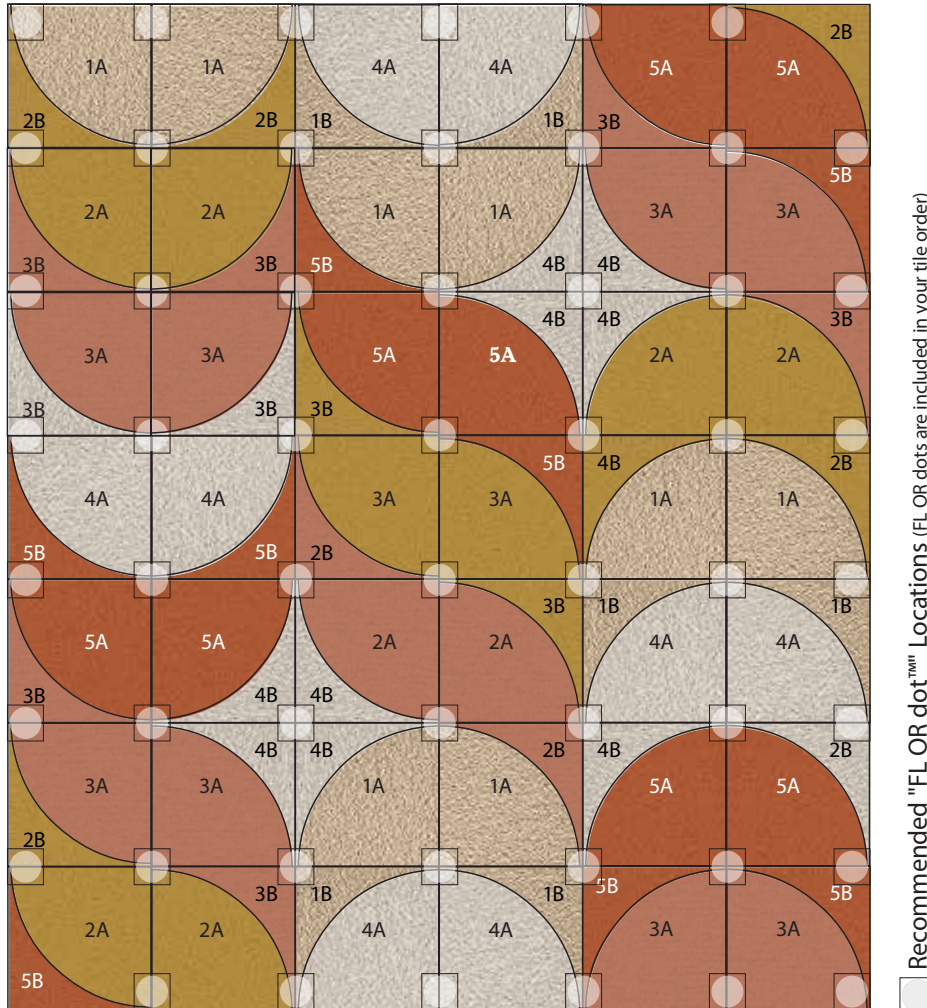

Retro Shag Clementine

42 Tile Area Rug
9'10" X 11'6"

COMPONENTS

- 1A | Eight Arc Cut Tiles of In The Deep in Eggnog
- 1B | Six Arc Remnant Cut Tiles of In The Deep in Eggnog
- 2A | Eight Arc Cut Tiles of In The Deep in Maize
- 2B | Eight Arc Remnant Cut Tiles of In The Deep in Maize
- 3A | Ten Arc Cut Tiles of Made You Look in Coral
- 3B | Eight Arc Remnant Cut Tiles of Made You Look in Coral
- 4A | Eight Arc Cut Tiles of In The Deep in Bone
- 4B | Twelve Arc Remnant Cut Tiles of In The Deep in Bone
- 5A | Eight Arc Cut Tiles of In The Deep in Clementine
- 5B | Eight Arc Remnant Cut Tiles of In The Deep in Clementine

DISCLAIMER : Here we have illustrated a typical sized (approximately 10' x 12') area rug, but the beauty of FLOR is you can create a rug of any size. The pattern seen Above can be duplicated to become larger, or rows and columns can be removed to become smaller. Need Help? Call us at 866.952.4093.