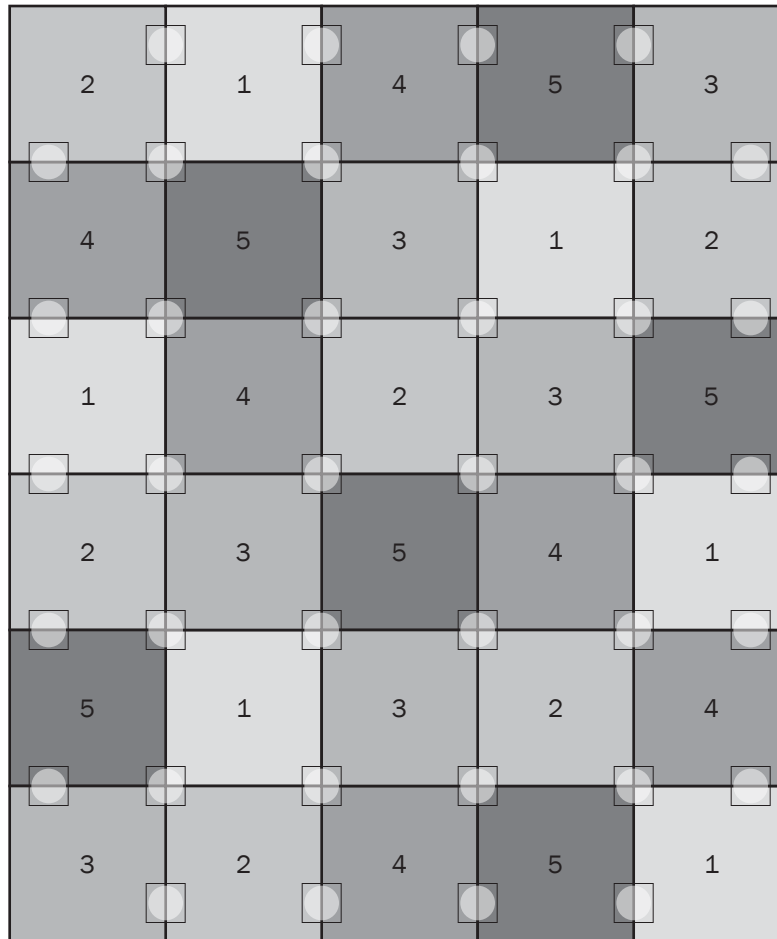

# FLOR<sup>®</sup> PLAN

**SODA SHOPPE**  
Berry

Recommended "FLORdot™" Locations (FLORdots are included in your tile order)

30 Tile Area Rug  
8'2" x 9'10"

## COMPONENTS

- 1 | Six Tiles of Parallel Reality in Pink
- 2 | Six Tiles of Parallel Reality in Burgundy
- 3 | Six Tiles of Parallel Reality in Purple
- 4 | Six Tiles of Parallel Reality in Green
- 5 | Six Tiles of Parallel Reality in Teal

*DISCLAIMER : Here we have illustrated a typical sized (approximately 8' x 10') area rug, but the beauty of FLOR is you can create a rug of any size. The pattern seen above can be duplicated to become larger, or rows and columns can be removed to become smaller. Need Help? Call us at 866.952.4093.*