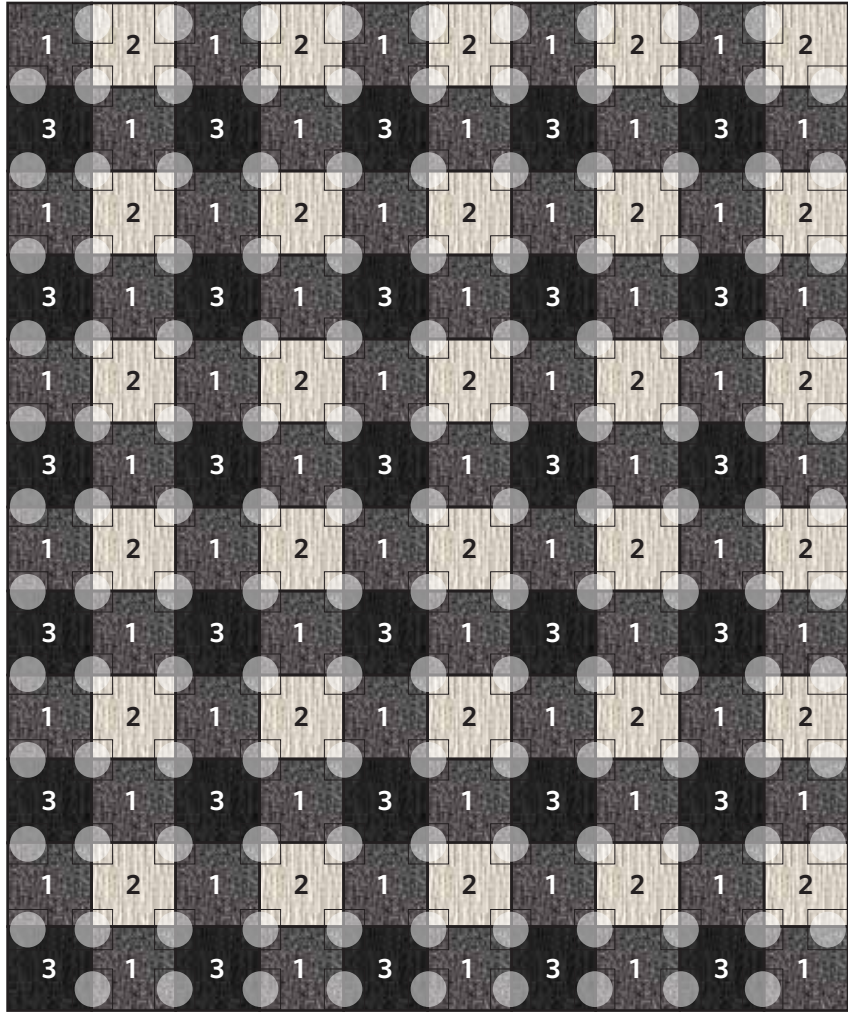

FITTED & FLECKED

Mica

30 Tile Area Rug
8'2" x 9'10"

COMPONENTS

- 1 | Sixty Quad Tiles of Made You Look in Mica
- 2 | Thirty Quad Tiles of Made You Look in Bone
- 3 | Thirty Quad Tiles of Made You Look in Black

DISCLAIMER : Here we have illustrated a typical sized (approximately 8' x 10') area rug, but the beauty of FLOR is you can create a rug of any size. The pattern seen Above can be duplicated to become larger, or rows and columns can be removed to become smaller. Need Help? Call us at 866.952.4093.