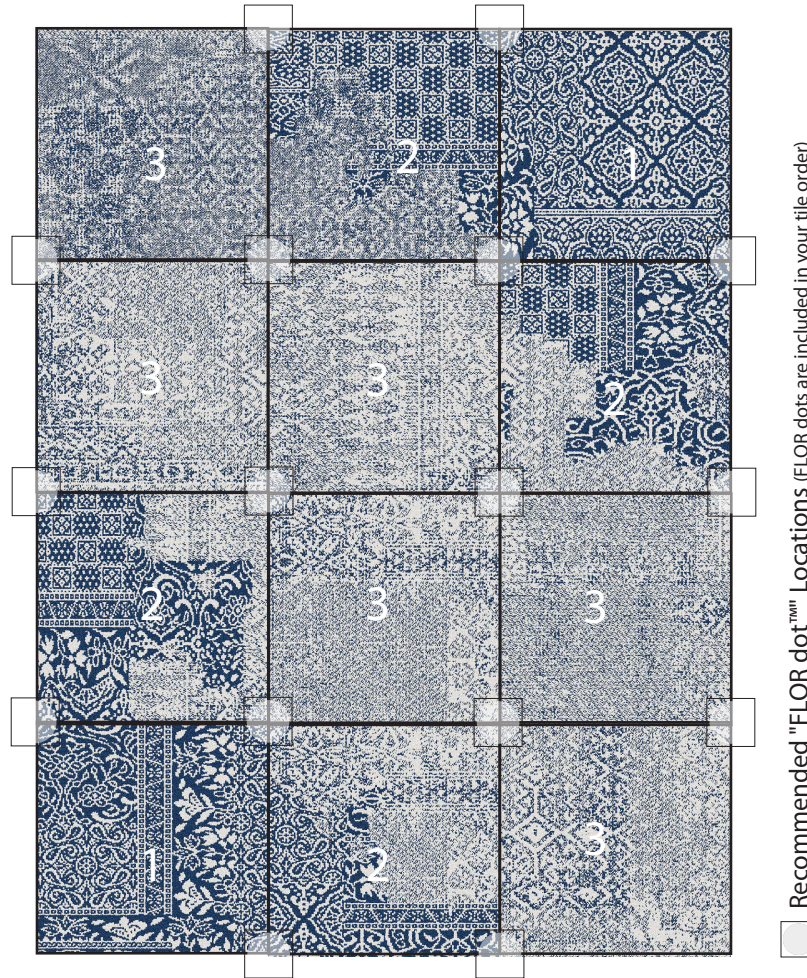

KENSINGTON GARDENS TWO Cobalt

12 Tile Area Rug
4'9" X 6'6"

COMPONENTS

- 1 | Two Tiles of Kensington Blossom in Cobalt
- 2 | Four Tiles of Kensington Blend in Cobalt
- 3 | Six Tiles of Kensington Current in Cobalt

DISCLAIMER : Here we have illustrated a typical sized (approximately 5' x 7') area rug, but the beauty of FLOR is you can create a rug of any size. The pattern seen Above can be duplicated to become larger, or rows and columns can be removed to become smaller. Need Help? Call us at 866.952.4093.